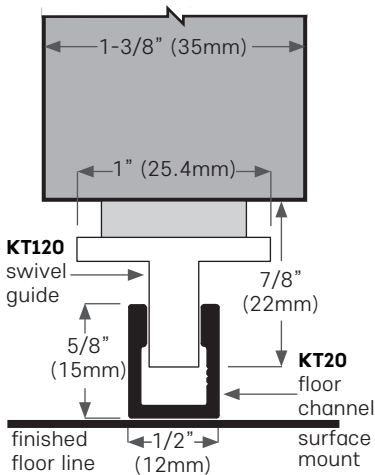

# FLOOR CHANNEL CHOICES, SINGLE SLIDING DOORS

Recessed or floor mounted options on all profiles below

## Recessed floor channel

## FLOOR CHANNEL CHOICES

**KT23D** Floor channel, aluminum bronze anodized with pvc insert. 7 stock lengths up to 24 ft (7315mm)

**KT20A** Floor channel, aluminum mill finish  
**KT20D** Bronze anodized  
 9 stock lengths up to 16 ft (4877mm)

**KT19C** Floor channel aluminum clear anodized  
**KT19D** Bronze anodized  
 12 ft stock length only