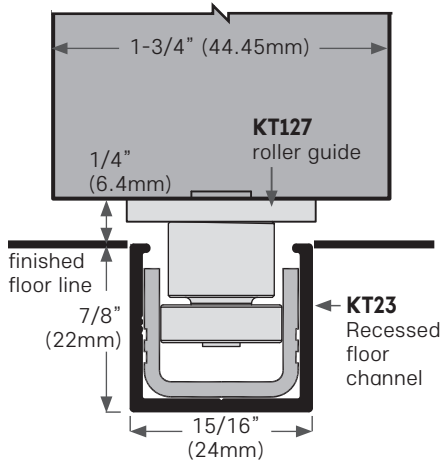

# FLOOR CHANNEL CHOICES, SINGLE SLIDING DOORS

Recessed or floor mounted options on all profiles below

## Recessed floor channel

## FLOOR CHANNEL CHOICES

**KT23D** Floor channel, aluminum bronze anodized with pvc insert. 7 stock lengths up to 24 ft (7315mm)

**KT20A** Floor channel, aluminum mill finish  
**KT20D** Bronze anodized  
 9 stock lengths up to 16 ft (4877mm)

**KT19C** Floor channel aluminum clear anodized  
**KT19D** Bronze anodized  
 12 ft stock length only