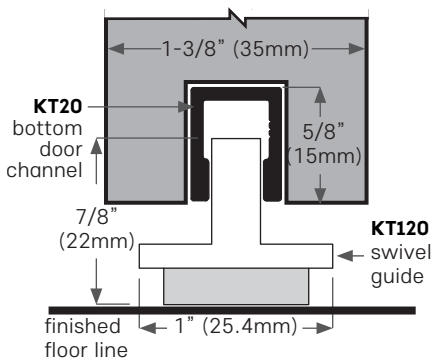

# FLOOR CHANNEL CHOICES, SINGLE SLIDING DOORS

Recessed or floor mounted options on all profiles below

## Recessed floor channel

## Surface mounted floor channel

## FLOOR CHANNEL CHOICES

**KT23D** Floor channel, aluminum bronze anodized with pvc insert. 7 stock lengths up to 24 ft (7315mm)

**KT20A** Floor channel, aluminum mill finish  
**KT20D** Bronze anodized  
 9 stock lengths up to 16 ft (4877mm)