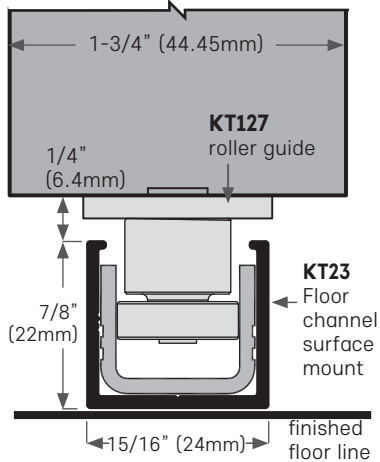

# FLOOR CHANNEL CHOICES, SINGLE SLIDING DOORS

Recessed or floor mounted options on all profiles below

## Recessed floor channel

## FLOOR CHANNEL CHOICES

**KT23D** Floor channel, aluminum bronze anodized with pvc insert. 7 stock lengths up to 24 ft (7315mm)

**KT20A** Floor channel, aluminum mill finish  
**KT20D** Bronze anodized  
 9 stock lengths up to 16 ft (4877mm)

**KT19C** Floor channel aluminum clear anodized  
**KT19D** Bronze anodized  
 12 ft stock length only