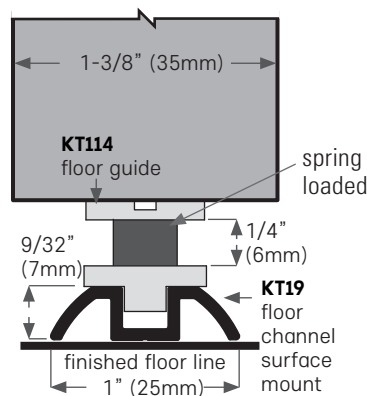

# FLOOR CHANNEL CHOICES, SINGLE SLIDING DOORS

Recessed or floor mounted options on all profiles below

## Recessed floor channel

## FLOOR CHANNEL CHOICES

**KT23D** Floor channel, aluminum bronze anodized with pvc insert. 7 stock lengths up to 24 ft (7315mm)

**KT20A** Floor channel, aluminum mill finish  
**KT20D** Bronze anodized  
 9 stock lengths up to 16 ft (4877mm)

**KT19C** Floor channel aluminum clear anodized  
**KT19D** Bronze anodized  
 12 ft stock length only