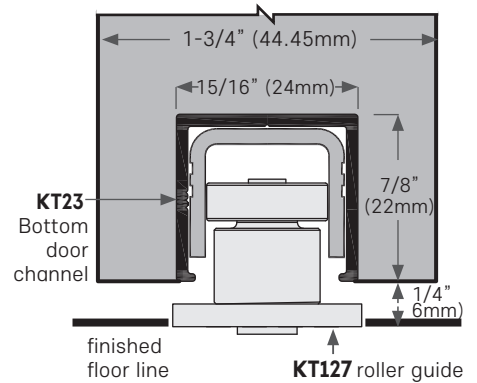

# FLOOR CHANNEL CHOICES, SINGLE SLIDING DOORS

Recessed or floor mounted options on all profiles below

## Recessed floor channel

## FLOOR CHANNEL CHOICES

**KT23D** Floor channel, aluminum bronze anodized with pvc insert. 7 stock lengths up to 24 ft (7315mm)

**KT20A** Floor channel, aluminum mill finish  
**KT20D** Bronze anodized  
 9 stock lengths up to 16 ft (4877mm)

**KT19C** Floor channel aluminum clear anodized  
**KT19D** Bronze anodized  
 12 ft stock length only