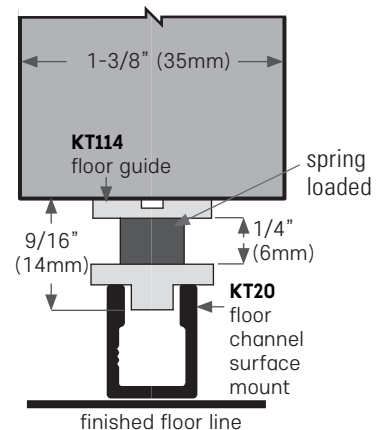

# FLOOR CHANNEL CHOICES, SINGLE SLIDING DOORS

Recessed or floor mounted options on all profiles below

## Recessed floor channel

## FLOOR CHANNEL CHOICES

**KT23D** Floor channel, aluminum bronze anodized with pvc insert. 7 stock lengths up to 24 ft (7315mm)

**KT20A** Floor channel, aluminum mill finish  
**KT20D** Bronze anodized  
 9 stock lengths up to 16 ft (4877mm)

**KT19C** Floor channel aluminum clear anodized  
**KT19D** Bronze anodized  
 12 ft stock length only