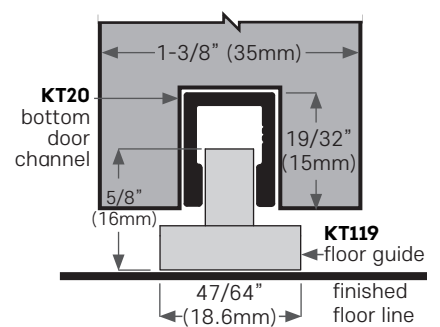

# FLOOR CHANNEL CHOICES, SINGLE SLIDING DOORS

Recessed or floor mounted options on all profiles below

## Recessed floor channel

## Surface mounted floor channel

## FLOOR CHANNEL CHOICES

**KT23D** Floor channel, aluminum bronze anodized with pvc insert. 7 stock lengths up to 24 ft (7315mm)

**KT20A** Floor channel, aluminum mill finish  
**KT20D** Bronze anodized  
 9 stock lengths up to 16 ft (4877mm)