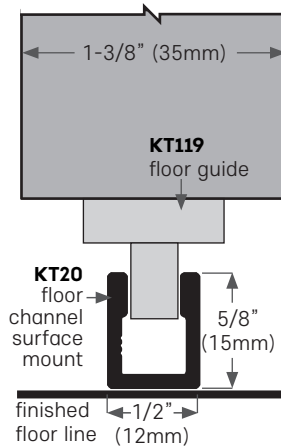

# FLOOR CHANNEL CHOICES, SINGLE SLIDING DOORS

Recessed or floor mounted options on all profiles below

## Recessed floor channel

## FLOOR CHANNEL CHOICES

**KT23D** Floor channel, aluminum bronze anodized with pvc insert. 7 stock lengths up to 24 ft (7315mm)

**KT20A** Floor channel, aluminum mill finish  
**KT20D** Bronze anodized  
 9 stock lengths up to 16 ft (4877mm)

**KT19C** Floor channel aluminum clear anodized  
**KT19D** Bronze anodized  
 12 ft stock length only