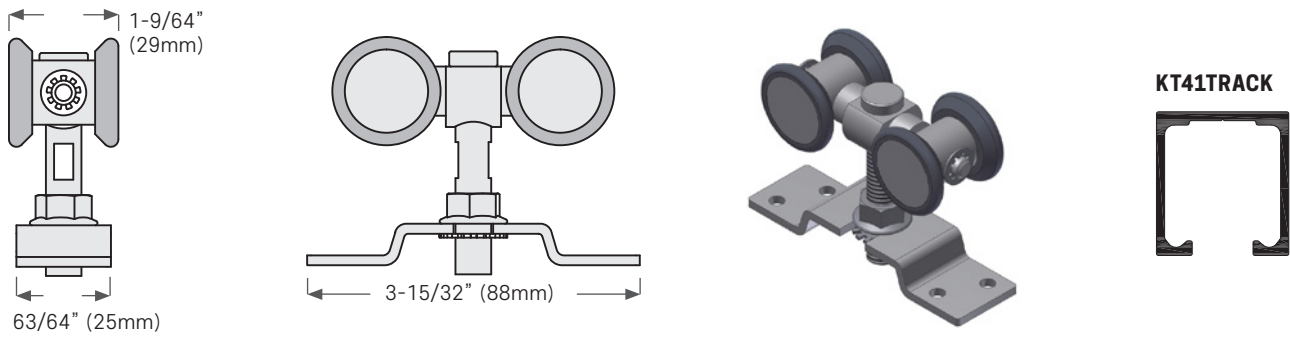

HARDWARE & ACCESSORIES: HANGERS

Straight Sliding

KT41HANGER for KT41 Series sliding door track & KT51 Series bypass sliding door track. Max door weight: 385 lbs (175 kg) = 2 hangers