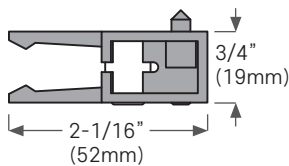

Straight Sliding for Bypass

KT44OFFSETH for KT42 Series bypass sliding door track. Max door weight: 60 lbs (27 kg) = 2 hangers

Straight Sliding for Bypass

KT32OFFSETH Hanger (offset) for KT32 Series for bypass door track

HARDWARE & ACCESSORIES: HANGERS

Straight Sliding

STAINLESS STEEL

KT70TRACK

KT70HANGERSS for KT70 Series sliding door track. Max door weight: 650 lbs (300 kg) = 2 hangers

Folding

KT41TRACK

KT16-2H For KT16 Series centre fold door track. Max door weight: 45 lbs (20 kg) = 1 hanger

New KT38 Hanger with Intrack Stop / Hold Bracket (Soft Close)

KT40TRACK

KT38HANGER With intrack stop / hold bracket (soft close) for KT40TRACK, KT47TRACK & KT50TRACK Series.
Max door weight: 132 lbs (60 kg) = 2 hangers