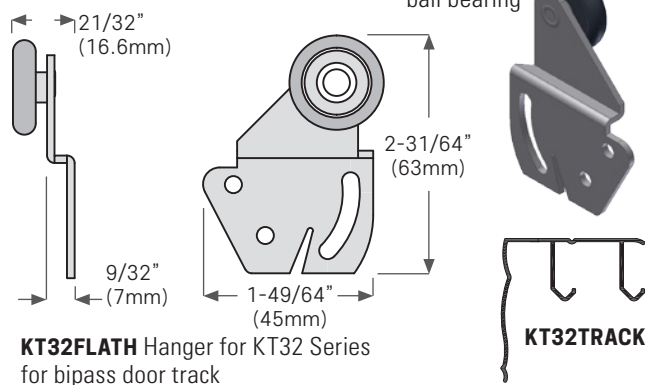

Straight Sliding

KT40HANGER for KT40 Series sliding door track, KT47 Series wallmount sliding door track, KT50 bypass sliding door track & KT53 Series triple bypass sliding door track. Max door weight: 220 lbs (100 kg) = 2 hangers

HARDWARE & ACCESSORIES: HANGERS

Straight Sliding

KT41HANGER for KT41 Series sliding door track & KT51 Series bypass sliding door track. Max door weight: 385 lbs (175 kg) = 2 hangers

Straight Sliding

KT41HANGERSS for KT41 Series sliding door track & KT51 Series bypass sliding door track. Max door weight: 385 lbs (175 kg) = 2 hangers

Straight Sliding for Bypass

KT42FLATH for KT42 Series bypass sliding door track. Max door weight: 60 lbs (27 kg) = 2 hangers

Straight Sliding for Bypass

KT32FLATH Hanger for KT32 Series for bypass door track

Straight Sliding for Bypass

KT44OFFSETH for KT42 Series bypass sliding door track. Max door weight: 60 lbs (27 kg) = 2 hangers

Straight Sliding for Bypass

KT32OFFSETH Hanger (offset) for KT32 Series for bypass door track