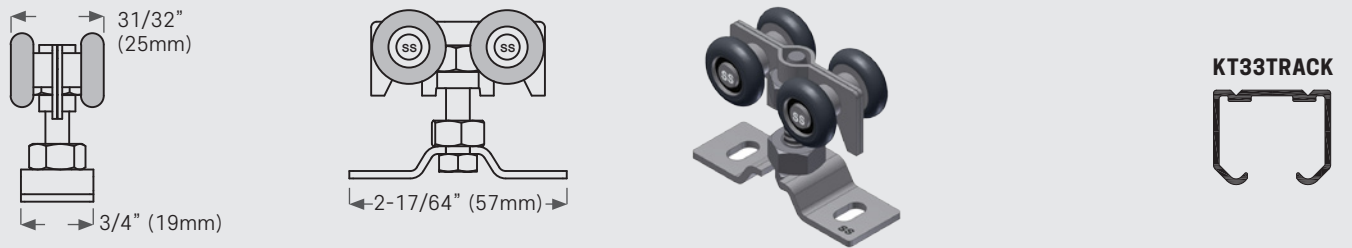

Straight Sliding

KT22HANGER for KT22 Series sliding pocket door track. Max door weight: 75 lbs (34 kg) = 2 hangers

Straight Sliding

KT25HANGER (with spring) for KT25 Series pocket door track, KT25 Series sliding door track, KT45 Series bypass sliding door track, KT25 Series Multi-Slide door track and KT43 Series triple bypass sliding door track. Max door weight: 100 lbs (45 kg) = 2 hangers

HARDWARE & ACCESSORIES: HANGERS

Straight Sliding

KT28HANGER for KT28 Series sliding door track, KT29 Series wallmount sliding door track & KT48 Series bypass sliding door track.
Max door weight: 150 lbs (60 kg) = 2 hangers

Straight Sliding or Radius Track

KT31HANGER for KT31 Series sliding door track. Max door weight: 33 lbs (15 kg) = 1 hanger

Straight Sliding

STAINLESS STEEL

KT33HANGERSS for KT33 Series sliding door track. Max door weight: 132 lbs (60 kg) = 2 hangers

Straight Sliding

KT40HANGER for KT40 Series sliding door track, KT47 Series wallmount sliding door track, KT50 bypass sliding door track & KT53 Series triple bypass sliding door track. Max door weight: 220 lbs (100 kg) = 2 hangers