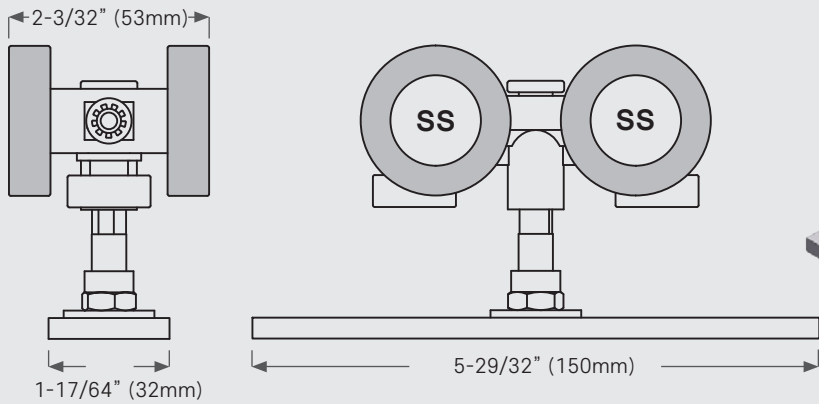

HARDWARE & ACCESSORIES: HANGERS

Straight Sliding

STAINLESS STEEL

KT70TRACK