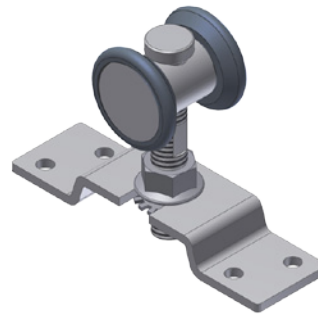

Straight Sliding for Bypass

KT44OFFSETH for KT42 Series bypass sliding door track. Max door weight: 60 lbs (27 kg) = 2 hangers

Straight Sliding for Bypass

KT32OFFSETH Hanger (offset) for KT32 Series for bypass door track

HARDWARE & ACCESSORIES: HANGERS

Straight Sliding

STAINLESS STEEL

KT70TRACK

KT70HANGERSS for KT70 Series sliding door track. Max door weight: 650 lbs (300 kg) = 2 hangers

Folding

KT41TRACK

KT16-2H For KT16 Series centre fold door track. Max door weight: 45 lbs (20 kg) = 1 hanger

New KT38 Hanger with Intrack Stop / Hold Bracket (Soft Close)

KT40TRACK

KT38HANGER With intrack stop / hold bracket (soft close) for KT40TRACK, KT47TRACK & KT50TRACK Series.
Max door weight: 132 lbs (60 kg) = 2 hangers