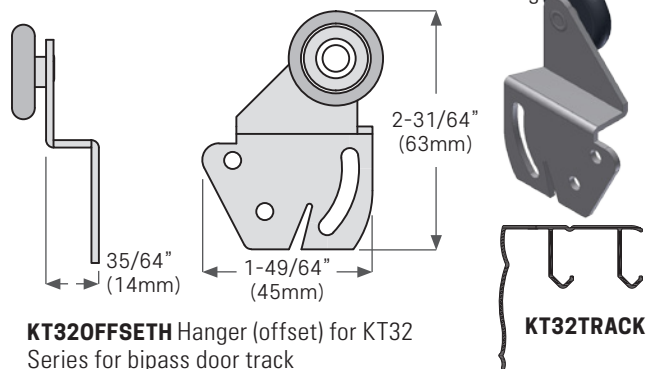

HARDWARE & ACCESSORIES: HANGERS

Straight Sliding

KT41HANGER for KT41 Series sliding door track & KT51 Series bypass sliding door track. Max door weight: 385 lbs (175 kg) = 2 hangers

Straight Sliding

KT41HANGERSS for KT41 Series sliding door track & KT51 Series bypass sliding door track. Max door weight: 385 lbs (175 kg) = 2 hangers

Straight Sliding for Bypass

KT42FLATH for KT42 Series bypass sliding door track. Max door weight: 60 lbs (27 kg) = 2 hangers

Straight Sliding for Bypass

KT32FLATH Hanger for KT32 Series for bypass door track

Straight Sliding for Bypass

KT44OFFSETH for KT42 Series bypass sliding door track. Max door weight: 60 lbs (27 kg) = 2 hangers

Straight Sliding for Bypass

KT32OFFSETH Hanger (offset) for KT32 Series for bypass door track