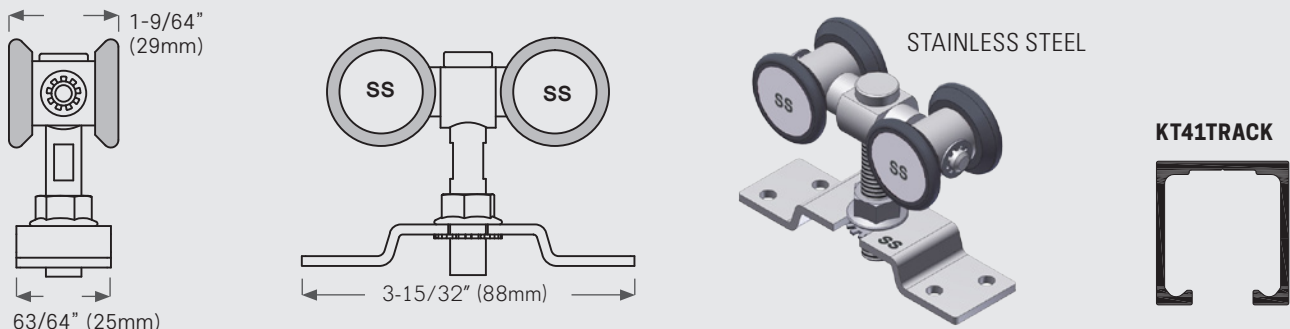

Straight Sliding or Radius Track

KT31HANGER for KT31 Series sliding door track. Max door weight: 33 lbs (15 kg) = 1 hanger

Straight Sliding

STAINLESS STEEL

KT33HANGERSS for KT33 Series sliding door track. Max door weight: 132 lbs (60 kg) = 2 hangers

Straight Sliding

KT40HANGER for KT40 Series sliding door track, KT47 Series wallmount sliding door track, KT50 bypass sliding door track & KT53 Series triple bypass sliding door track. Max door weight: 220 lbs (100 kg) = 2 hangers

HARDWARE & ACCESSORIES: HANGERS

Straight Sliding

KT41HANGER for KT41 Series sliding door track & KT51 Series bypass sliding door track. Max door weight: 385 lbs (175 kg) = 2 hangers

Straight Sliding

KT41HANGERSS for KT41 Series sliding door track & KT51 Series bypass sliding door track. Max door weight: 385 lbs (175 kg) = 2 hangers