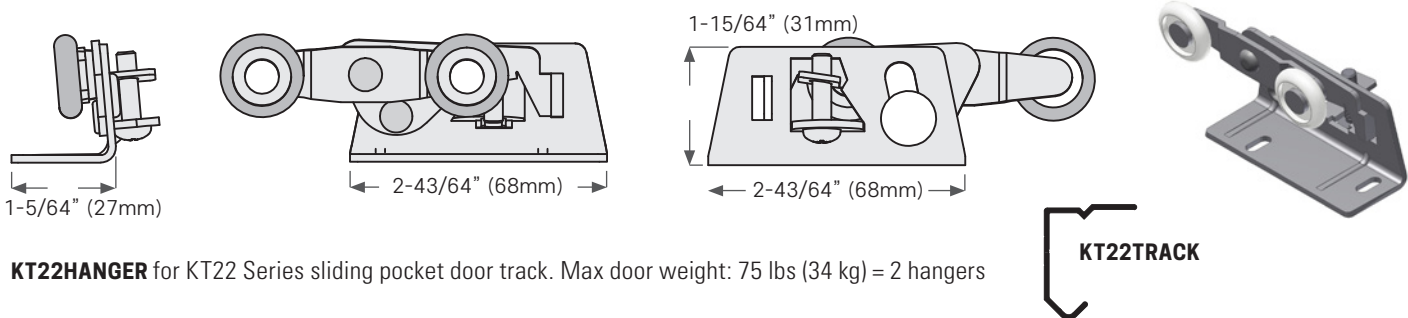

HARDWARE & ACCESSORIES: HANGERS

Bifold

KT14HANGER for KT14 Series bifold door track. Max door weight: 50 lbs (23 kg) = per bifold door (2 leafes)

Bifold

KT15HANGER for KT15 series bifold door track. Max door weight: 120 lbs (55 kg) = per bifold door (2 leafes)

Straight Sliding

KT22HANGER for KT22 Series sliding pocket door track. Max door weight: 75 lbs (34 kg) = 2 hangers

Straight Sliding

KT25HANGER (with spring) for KT25 Series pocket door track, KT25 Series sliding door track, KT45 Series bypass sliding door track, KT25 Series Multi-Slide door track and KT43 Series triple bypass sliding door track. Max door weight: 100 lbs (45 kg) = 2 hangers

HARDWARE & ACCESSORIES: HANGERS

Straight Sliding

KT28HANGER for KT28 Series sliding door track, KT29 Series wallmount sliding door track & KT48 Series bypass sliding door track.
Max door weight: 150 lbs (60 kg) = 2 hangers

Straight Sliding or Radius Track

KT31HANGER for KT31 Series sliding door track. Max door weight: 33 lbs (15 kg) = 1 hanger

Straight Sliding

STAINLESS STEEL

KT33HANGERSS for KT33 Series sliding door track. Max door weight: 132 lbs (60 kg) = 2 hangers