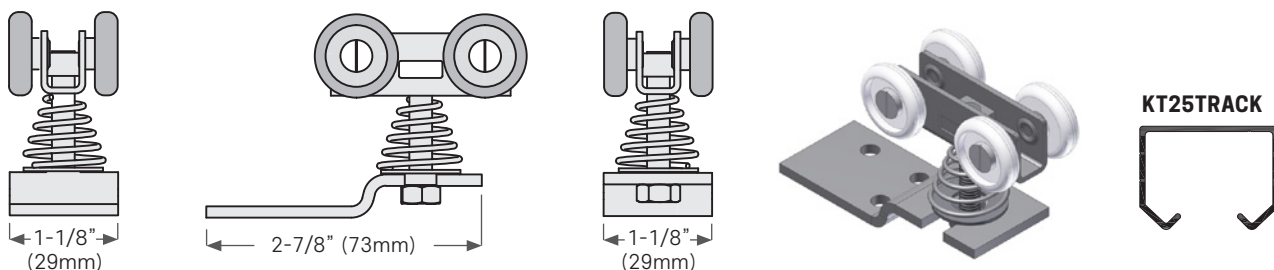

HARDWARE & ACCESSORIES: HANGERS

Bifold

KT14HANGER for KT14 Series bifold door track. Max door weight: 50 lbs (23 kg) = per bifold door (2 leafes)

Bifold

KT15HANGER for KT15 series bifold door track. Max door weight: 120 lbs (55 kg) = per bifold door (2 leafes)

Straight Sliding

KT22HANGER for KT22 Series sliding pocket door track. Max door weight: 75 lbs (34 kg) = 2 hangers

Straight Sliding

KT25HANGER (with spring) for KT25 Series pocket door track, KT25 Series sliding door track, KT45 Series bypass sliding door track, KT25 Series Multi-Slide door track and KT43 Series triple bypass sliding door track. Max door weight: 100 lbs (45 kg) = 2 hangers

HARDWARE & ACCESSORIES: HANGERS

Straight Sliding

KT28HANGER for KT28 Series sliding door track, KT29 Series wallmount sliding door track & KT48 Series bypass sliding door track.
Max door weight: 150 lbs (60 kg) = 2 hangers

Straight Sliding or Radius Track

KT31HANGER for KT31 Series sliding door track. Max door weight: 33 lbs (15 kg) = 1 hanger

Straight Sliding

STAINLESS STEEL

KT33HANGERSS for KT33 Series sliding door track. Max door weight: 132 lbs (60 kg) = 2 hangers