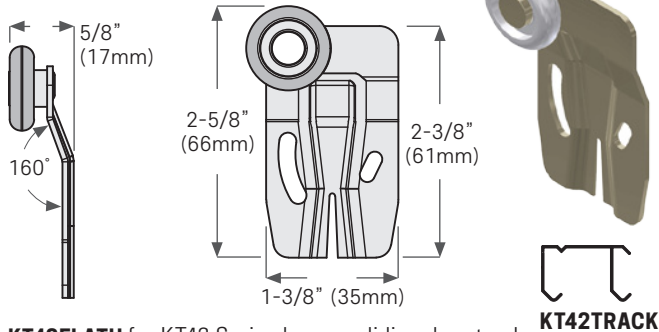

Straight Sliding

KT40HANGER for KT40 Series sliding door track, KT47 Series wallmount sliding door track, KT50 bypass sliding door track & KT53 Series triple bypass sliding door track. Max door weight: 220 lbs (100 kg) = 2 hangers

HARDWARE & ACCESSORIES: HANGERS

Straight Sliding

KT41HANGER for KT41 Series sliding door track & KT51 Series bypass sliding door track. Max door weight: 385 lbs (175 kg) = 2 hangers

Straight Sliding

KT41HANGERSS for KT41 Series sliding door track & KT51 Series bypass sliding door track. Max door weight: 385 lbs (175 kg) = 2 hangers

Straight Sliding for Bypass

KT42FLATH for KT42 Series bypass sliding door track. Max door weight: 60 lbs (27 kg) = 2 hangers

Straight Sliding for Bypass

KT32FLATH Hanger for KT32 Series for bypass door track