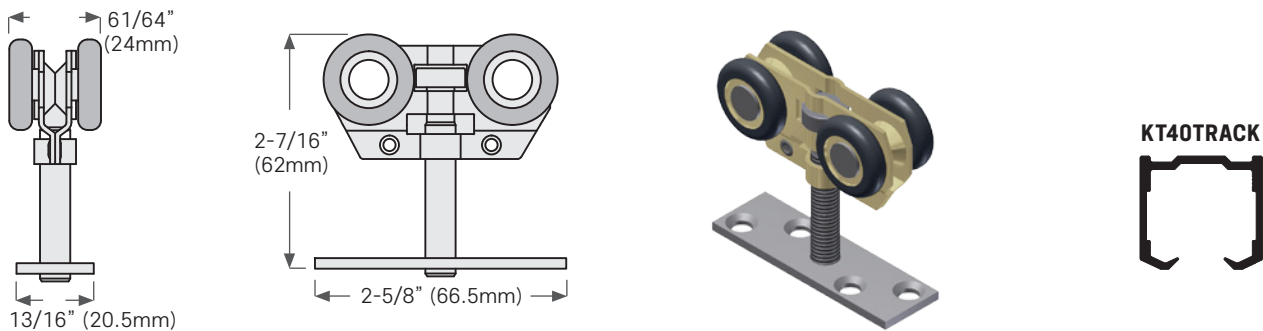

HARDWARE & ACCESSORIES: HANGERS

Bifold

KT14HANGER for KT14 Series bifold door track. Max door weight: 50 lbs (23 kg) = per bifold door (2 leafes)

Bifold

KT15HANGER for KT15 series bifold door track. Max door weight: 120 lbs (55 kg) = per bifold door (2 leafes)

Straight Sliding

KT22HANGER for KT22 Series sliding pocket door track. Max door weight: 75 lbs (34 kg) = 2 hangers

Straight Sliding

KT25HANGER (with spring) for KT25 Series pocket door track, KT25 Series sliding door track, KT45 Series bypass sliding door track, KT25 Series Multi-Slide door track and KT43 Series triple bypass sliding door track. Max door weight: 100 lbs (45 kg) = 2 hangers

HARDWARE & ACCESSORIES: HANGERS

Straight Sliding

KT28HANGER for KT28 Series sliding door track, KT29 Series wallmount sliding door track & KT48 Series bypass sliding door track.
Max door weight: 150 lbs (60 kg) = 2 hangers

Straight Sliding or Radius Track

KT31HANGER for KT31 Series sliding door track. Max door weight: 33 lbs (15 kg) = 1 hanger

Straight Sliding

STAINLESS STEEL

KT33HANGERSS for KT33 Series sliding door track. Max door weight: 132 lbs (60 kg) = 2 hangers