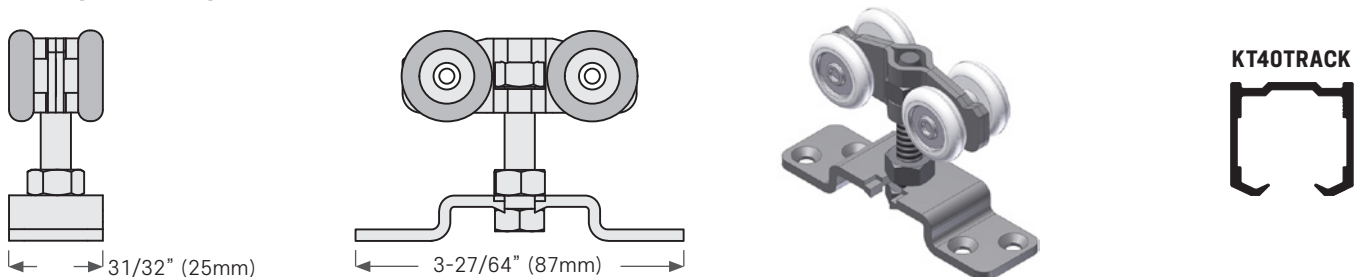

HARDWARE & ACCESSORIES: HANGERS

Straight Sliding

KT28HANGER for KT28 Series sliding door track, KT29 Series wallmount sliding door track & KT48 Series bypass sliding door track.
Max door weight: 150 lbs (60 kg) = 2 hangers

Straight Sliding or Radius Track

KT31HANGER for KT31 Series sliding door track. Max door weight: 33 lbs (15 kg) = 1 hanger

Straight Sliding

STAINLESS STEEL

KT33HANGERSS for KT33 Series sliding door track. Max door weight: 132 lbs (60 kg) = 2 hangers

Straight Sliding

KT40HANGER for KT40 Series sliding door track, KT47 Series wallmount sliding door track, KT50 bypass sliding door track & KT53 Series triple bypass sliding door track. Max door weight: 220 lbs (100 kg) = 2 hangers