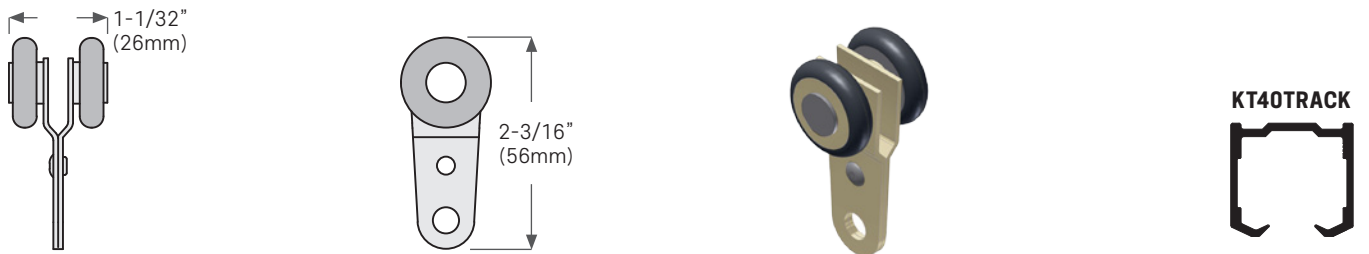

HARDWARE & ACCESSORIES: HANGERS

Bifold

KT14HANGER for KT14 Series bifold door track. Max door weight: 50 lbs (23 kg) = per bifold door (2 leafes)

Bifold

KT15HANGER for KT15 series bifold door track. Max door weight: 120 lbs (55 kg) = per bifold door (2 leafes)

Straight Sliding

KT22HANGER for KT22 Series sliding pocket door track. Max door weight: 75 lbs (34 kg) = 2 hangers

Straight Sliding

KT25HANGER (with spring) for KT25 Series pocket door track, KT25 Series sliding door track, KT45 Series bypass sliding door track, KT25 Series Multi-Slide door track and KT43 Series triple bypass sliding door track. Max door weight: 100 lbs (45 kg) = 2 hangers

HARDWARE & ACCESSORIES: HANGERS

Straight Sliding

KT28HANGER for KT28 Series sliding door track, KT29 Series wallmount sliding door track & KT48 Series bypass sliding door track.
Max door weight: 150 lbs (60 kg) = 2 hangers

Straight Sliding or Radius Track

KT31HANGER for KT31 Series sliding door track. Max door weight: 33 lbs (15 kg) = 1 hanger

Straight Sliding

STAINLESS STEEL

KT33HANGERSS for KT33 Series sliding door track. Max door weight: 132 lbs (60 kg) = 2 hangers