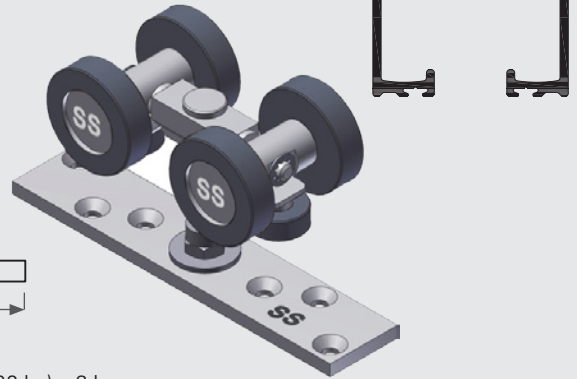

KT70HANGERSS for KT70 Series sliding door track. Max door weight: 650 lbs (300 kg) = 2 hangers