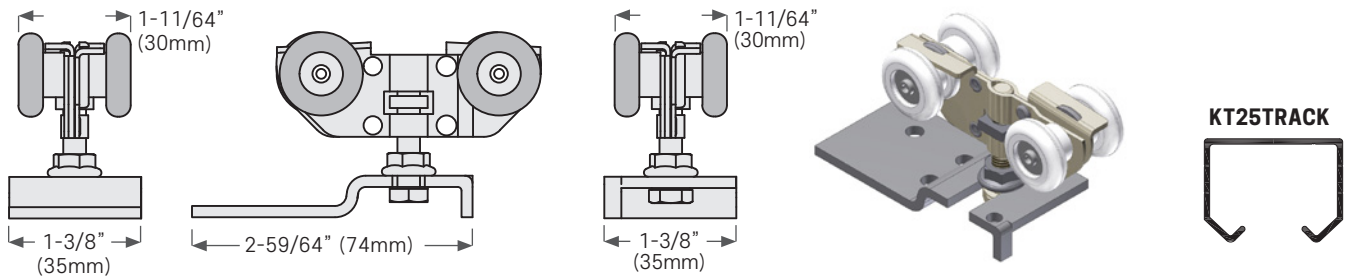

HARDWARE & ACCESSORIES: HANGERS

Bifold

KT14HANGER for KT14 Series bifold door track. Max door weight: 50 lbs (23 kg) = per bifold door (2 leafes)

Bifold

KT15HANGER for KT15 series bifold door track. Max door weight: 120 lbs (55 kg) = per bifold door (2 leafes)

Straight Sliding

KT22HANGER for KT22 Series sliding pocket door track. Max door weight: 75 lbs (34 kg) = 2 hangers

Straight Sliding

KT25HANGER (with spring) for KT25 Series pocket door track, KT25 Series sliding door track, KT45 Series bypass sliding door track, KT25 Series Multi-Slide door track and KT43 Series triple bypass sliding door track. Max door weight: 100 lbs (45 kg) = 2 hangers

HARDWARE & ACCESSORIES: HANGERS

Straight Sliding

KT28HANGER for KT28 Series sliding door track, KT29 Series wallmount sliding door track & KT48 Series bypass sliding door track.
Max door weight: 150 lbs (60 kg) = 2 hangers

Straight Sliding or Radius Track

KT31HANGER for KT31 Series sliding door track. Max door weight: 33 lbs (15 kg) = 1 hanger

Straight Sliding

STAINLESS STEEL

KT33HANGERSS for KT33 Series sliding door track. Max door weight: 132 lbs (60 kg) = 2 hangers