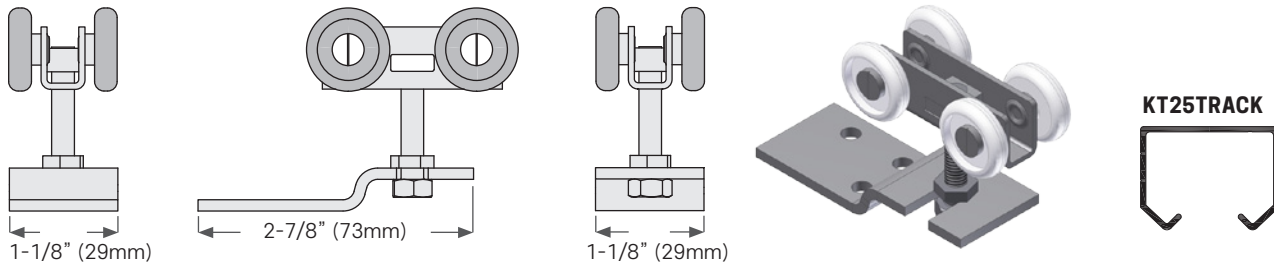

HARDWARE & ACCESSORIES: HANGERS

Bifold

KT14HANGER for KT14 Series bifold door track. Max door weight: 50 lbs (23 kg) = per bifold door (2 leafes)

Bifold

KT15HANGER for KT15 series bifold door track. Max door weight: 120 lbs (55 kg) = per bifold door (2 leafes)

Straight Sliding

KT22HANGER for KT22 Series sliding pocket door track. Max door weight: 75 lbs (34 kg) = 2 hangers

Straight Sliding

KT25HANGER (with spring) for KT25 Series pocket door track, KT25 Series sliding door track, KT45 Series bypass sliding door track, KT25 Series Multi-Slide door track and KT43 Series triple bypass sliding door track. Max door weight: 100 lbs (45 kg) = 2 hangers

HARDWARE & ACCESSORIES: HANGERS

Straight Sliding

KT28HANGER for KT28 Series sliding door track, KT29 Series wallmount sliding door track & KT48 Series bypass sliding door track.
Max door weight: 150 lbs (60 kg) = 2 hangers

Straight Sliding or Radius Track

KT31HANGER for KT31 Series sliding door track. Max door weight: 33 lbs (15 kg) = 1 hanger

Straight Sliding

STAINLESS STEEL

KT33HANGERSS for KT33 Series sliding door track. Max door weight: 132 lbs (60 kg) = 2 hangers