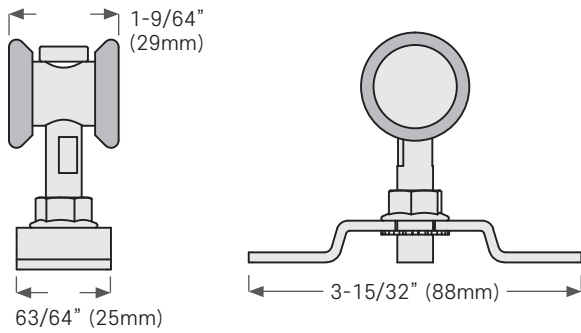

Straight Sliding for Bypass

KT44OFFSETH for KT42 Series bypass sliding door track. Max door weight: 60 lbs (27 kg) = 2 hangers

Straight Sliding for Bypass

KT32OFFSETH Hanger (offset) for KT32 Series for bypass door track

HARDWARE & ACCESSORIES: HANGERS

Straight Sliding

STAINLESS STEEL

KT70TRACK

KT70HANGERSS for KT70 Series sliding door track. Max door weight: 650 lbs (300 kg) = 2 hangers

Folding

KT41TRACK

KT16-2H For KT16 Series centre fold door track. Max door weight: 45 lbs (20 kg) = 1 hanger

New KT38 Hanger with Intrack Stop / Hold Bracket (Soft Close)

KT40TRACK

KT38HANGER With intrack stop / hold bracket (soft close) for KT40TRACK, KT47TRACK & KT50TRACK Series.
Max door weight: 132 lbs (60 kg) = 2 hangers