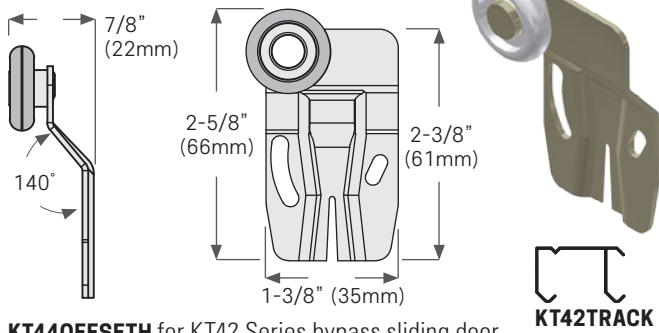

HARDWARE & ACCESSORIES: HANGERS

Straight Sliding

KT41HANGER for KT41 Series sliding door track & KT51 Series bypass sliding door track. Max door weight: 385 lbs (175 kg) = 2 hangers

Straight Sliding

KT41HANGERSS for KT41 Series sliding door track & KT51 Series bypass sliding door track. Max door weight: 385 lbs (175 kg) = 2 hangers

Straight Sliding for Bypass

KT42FLATH for KT42 Series bypass sliding door track. Max door weight: 60 lbs (27 kg) = 2 hangers

Straight Sliding for Bypass

KT32FLATH Hanger for KT32 Series for bypass door track

Straight Sliding for Bypass

KT44OFFSETH for KT42 Series bypass sliding door track. Max door weight: 60 lbs (27 kg) = 2 hangers

Straight Sliding for Bypass

KT32OFFSETH Hanger (offset) for KT32 Series for bypass door track