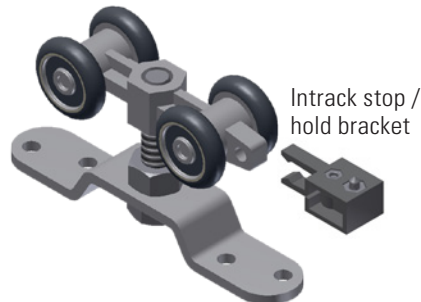

KT38HANGER With intrack stop / hold bracket (soft close) for KT40TRACK, KT47TRACK & KT50TRACK Series.
Max door weight: 132 lbs (60 kg) = 2 hangers