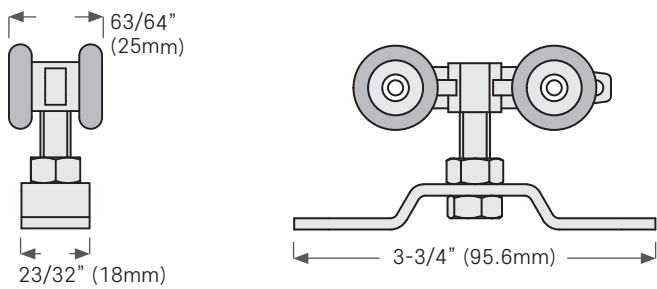

Straight Sliding for Bypass

KT44OFFSETH for KT42 Series bypass sliding door track. Max door weight: 60 lbs (27 kg) = 2 hangers

Straight Sliding for Bypass

KT32OFFSETH Hanger (offset) for KT32 Series for bypass door track

HARDWARE & ACCESSORIES: HANGERS

Straight Sliding

STAINLESS STEEL

KT70TRACK

KT70HANGERSS for KT70 Series sliding door track. Max door weight: 650 lbs (300 kg) = 2 hangers

Folding

KT41TRACK

KT16-2H For KT16 Series centre fold door track. Max door weight: 45 lbs (20 kg) = 1 hanger

New KT38 Hanger with Intrack Stop / Hold Bracket (Soft Close)

KT40TRACK

KT38HANGER With intrack stop / hold bracket (soft close) for KT40TRACK, KT47TRACK & KT50TRACK Series.
Max door weight: 132 lbs (60 kg) = 2 hangers