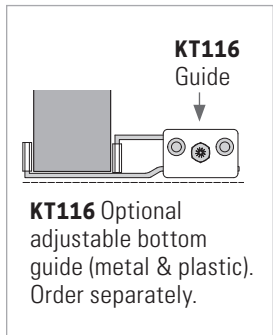

KTA7 OPEN RAIL (FLAT) TRACK SYSTEM & HARDWARE FOR WOOD DOORS

FACE MOUNT APPLICATION - MAX DOOR WEIGHT: 220 LBS (100 KG)

Featuring the BOM Black roller, stronger than nylon.

Each kit includes:

- 1 track
- 5 brackets (78" track) or 6 brackets (98" track)
- 2 rollers / hangers
- 1 guide
- 2 door stops

NOTE: Individual replacement parts available

KTA7CON Connector piece, connects 2 pieces of track end to end. Order separately.

KTA7SS78FMKIT A7 Flat bar, stainless steel, 78" with 5 brackets, 2 hangers face mount, 1 guide, 2 door stops

KTA7BLACK78FMKIT A7 Flat bar, black, 78" with 5 brackets, 2 hangers face mount, 1 guide, 2 door stops

KTA7SS98FMKIT A7 Flat bar, stainless steel, 98" with 6 brackets, 2 hangers face mount, 1 guide, 2 door stops

KTA7BLACK98FMKIT A7 Flat bar, black, 98" with 6 brackets, 2 hangers face mount, 1 guide, 2 door stops

NOTE: For biparting double doors, 2 of the above kits are required plus one connector piece (KTA7CON)

KTA7CONSS A7 Connector piece, stainless steel, for joining A7 flat bar end to end

KTA7CONBLACK A7 Connector piece, black, for joining A7 flat bar end to end

KTA8S10MMSS Spacer, brushed stainless steel, 13/32" (10mm) thick

KTA8S10MMBL Spacer, black electro plating over s.s., 13/32" (10mm) thick