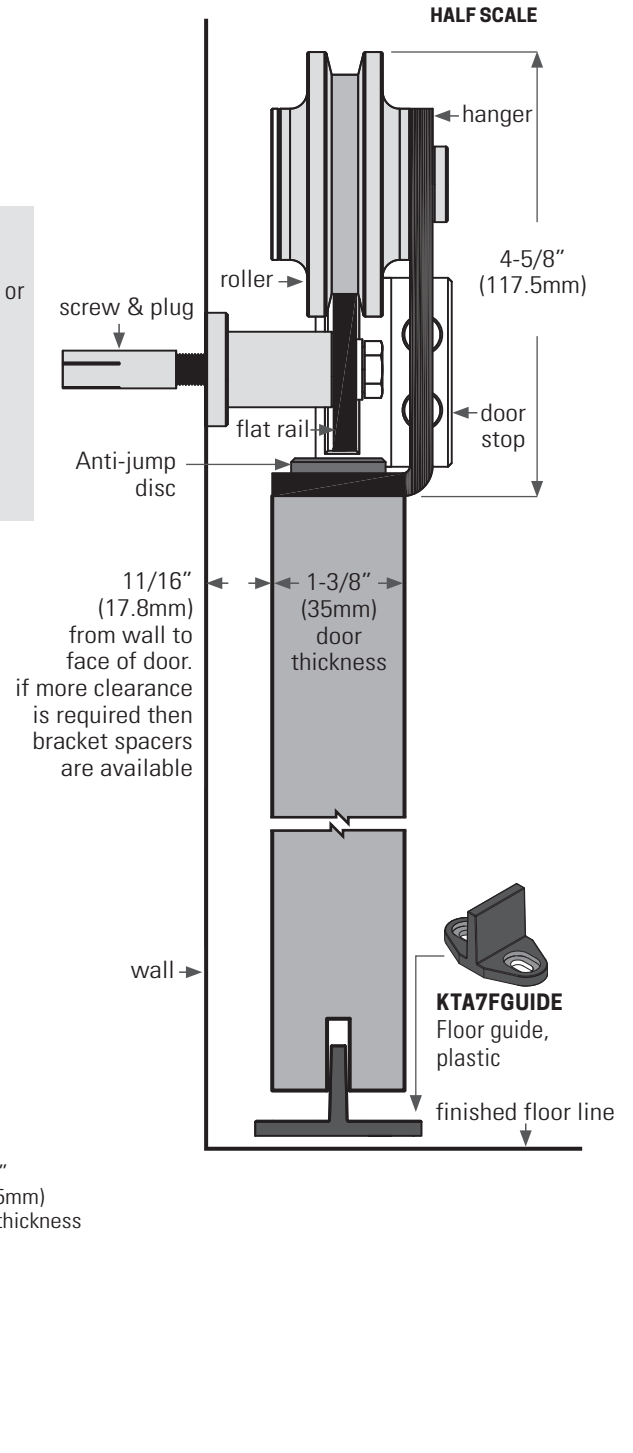

NOTE: Individual replacement parts available

KTA7CON Connector piece, connects 2 pieces of track end to end. Order separately.

KTA7SS78FMKIT A7 Flat bar, stainless steel, 78" with 5 brackets, 2 hangers face mount, 1 guide, 2 door stops

KTA7BLACK98FMKIT A7 Flat bar, black, 98" with 6 brackets, 2 hangers face mount, 1 guide, 2 door stops

NOTE: For biparting double doors, 2 of the above kits are required plus one connector piece (KTA7CON)

KTA8S10MMBL Spacer, black electro plating over s.s., 13/32" (10mm) thick

KTA7 OPEN RAIL TRACK (FLAT) SYSTEM & HARDWARE FOR WOOD DOORS

TOP MOUNT APPLICATION - MAX DOOR WEIGHT: 220 LBS (100 KG)

Featuring the BOM Black roller, stronger than nylon.

KTA7SS78TMKIT A7 Flat bar, stainless steel, 78" with 5 brackets, 2 hangers top mount, 1 guide, 2 door stops

KTA7BLACK78TMKIT A7 Flat bar, black, 78" with 5 brackets, 2 hangers top mount, 1 guide, 2 door stops