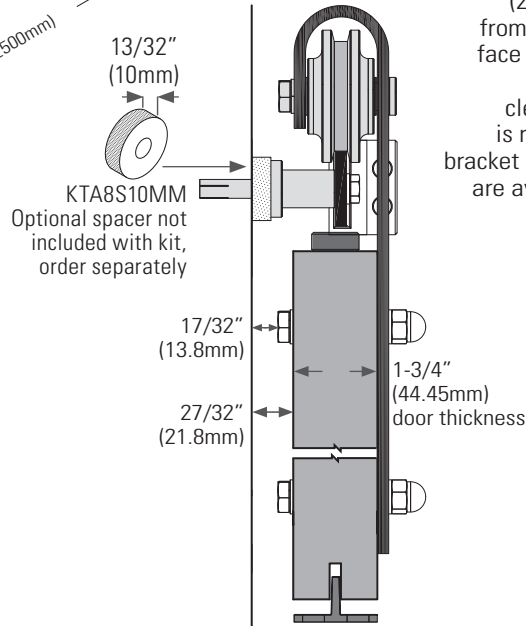

KTA7 OPEN RAIL (FLAT) TRACK SYSTEM & HARDWARE FOR WOOD DOORS

FACE MOUNT APPLICATION - MAX DOOR WEIGHT: 220 LBS (100 KG)

Featuring the BOM Black roller, stronger than nylon.

Each kit includes:

- 1 track
- 5 brackets (78" track) or 6 brackets (98" track)
- 2 rollers / hangers
- 1 guide
- 2 door stops

NOTE: Individual replacement parts available

KTA7CON Connector piece, connects 2 pieces of track end to end. Order separately.

KTA7SS78FMKIT A7 Flat bar, stainless steel, 78" with 5 brackets, 2 hangers face mount, 1 guide, 2 door stops

KTA7BLACK78FMKIT A7 Flat bar, black, 78" with 5 brackets, 2 hangers face mount, 1 guide, 2 door stops

KTA7SS98FMKIT A7 Flat bar, stainless steel, 98" with 6 brackets, 2 hangers face mount, 1 guide, 2 door stops

KTA7BLACK98FMKIT A7 Flat bar, black, 98" with 6 brackets, 2 hangers face mount, 1 guide, 2 door stops

NOTE: For biparting double doors, 2 of the above kits are required plus one connector piece (KTA7CON)