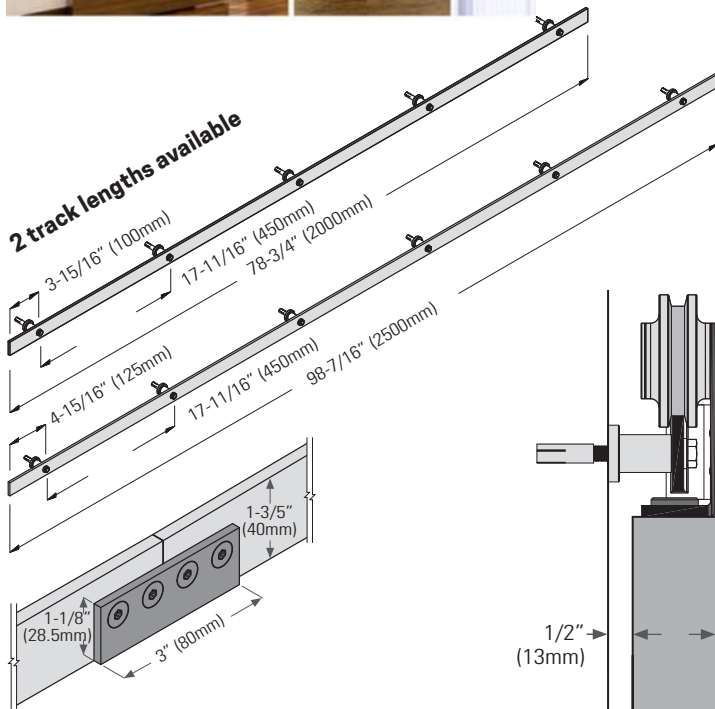

KTA7CONSS A7 Connector piece, stainless steel, for joining A7 flat bar end to end

KTA7CONBLACK A7 Connector piece, black, for joining A7 flat bar end to end

KTA8S10MMSS Spacer, brushed stainless steel, 13/32" (10mm) thick

KTA8S10MMBL Spacer, black electro plating over s.s., 13/32" (10mm) thick

KTA7 OPEN RAIL TRACK (FLAT) SYSTEM & HARDWARE FOR WOOD DOORS

TOP MOUNT APPLICATION - MAX DOOR WEIGHT: 220 LBS (100 KG)

Featuring the BOM Black roller, stronger than nylon.

Each kit includes:

- 1 track
- 5 brackets (78" track) or 6 brackets (98" track)
- 2 rollers / hangers
- 1 guide
- 2 door stops

NOTE: Individual replacement parts available

KTA7CON Connector piece, connects 2 pieces of track to end. Order separately.