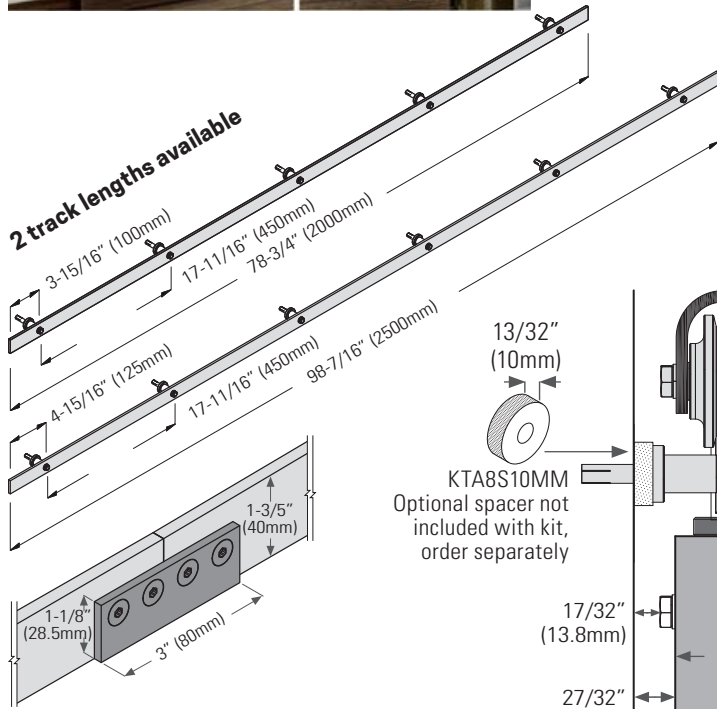

KTA7 OPEN RAIL (FLAT) TRACK SYSTEM & HARDWARE FOR WOOD DOORS

FACE MOUNT APPLICATION - MAX DOOR WEIGHT: 220 LBS (100 KG)

Featuring the BOM Black roller, stronger than nylon.

Each kit includes:

- 1 track
- 5 brackets (78" track) or 6 brackets (98" track)
- 2 rollers / hangers
- 1 guide
- 2 door stops

NOTE: Individual replacement parts available

KTA7CON Connector piece, connects 2 pieces of track end to end. Order separately.

KTA7SS78FMKIT A7 Flat bar, stainless steel, 78" with 5 brackets, 2 hangers face mount, 1 guide, 2 door stops

KTA7BLACK78FMKIT A7 Flat bar, black, 78" with 5 brackets, 2 hangers face mount, 1 guide, 2 door stops

KTA7SS98FMKIT A7 Flat bar, stainless steel, 98" with 6 brackets, 2 hangers face mount, 1 guide, 2 door stops

KTA7BLACK98FMKIT A7 Flat bar, black, 98" with 6 brackets, 2 hangers face mount, 1 guide, 2 door stops

NOTE: For biparting double doors, 2 of the above kits are required plus one connector piece (KTA7CON)