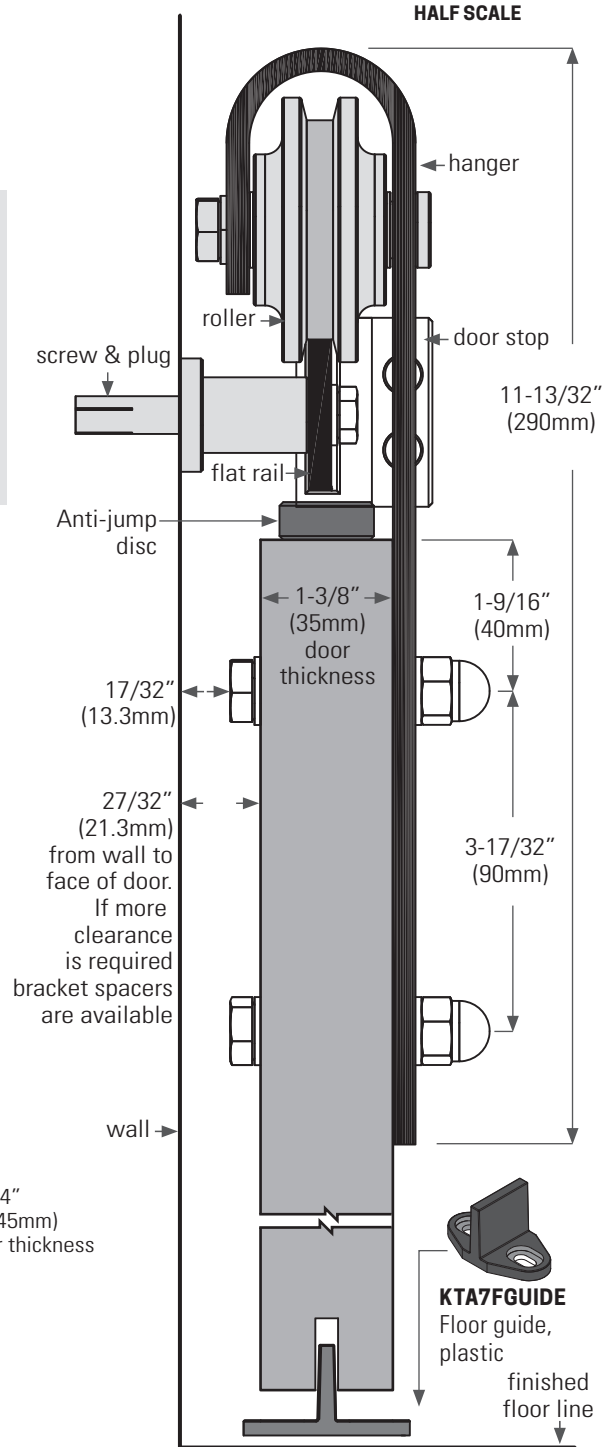

KTA7 OPEN RAIL (FLAT) TRACK SYSTEM & HARDWARE FOR WOOD DOORS

FACE MOUNT APPLICATION - MAX DOOR WEIGHT: 220 LBS (100 KG)

Featuring the BOM Black roller, stronger than nylon.

Each kit includes:

- 1 track
- 5 brackets (78" track) or 6 brackets (98" track)
- 2 rollers / hangers
- 1 guide
- 2 door stops

NOTE: Individual replacement parts available

KTA7CON Connector piece, connects 2 pieces of track end to end. Order separately.

KTA7SS78FMKIT A7 Flat bar, stainless steel, 78" with 5 brackets, 2 hangers face mount, 1 guide, 2 door stops

KTA7BLACK78FMKIT A7 Flat bar, black, 78" with 5 brackets, 2 hangers face mount, 1 guide, 2 door stops

KTA7SS98FMKIT A7 Flat bar, stainless steel, 98" with 6 brackets, 2 hangers face mount, 1 guide, 2 door stops

KTA7BLACK98FMKIT A7 Flat bar, black, 98" with 6 brackets, 2 hangers face mount, 1 guide, 2 door stops

NOTE: For biparting double doors, 2 of the above kits are required plus one connector piece (KTA7CON)