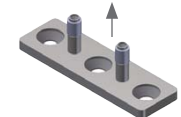

### Each kit includes:

- 1 track
- 4 brackets (78" track) or 5 brackets (98" track)
- 2 rollers / hangers
- 1 guide
- 2 door stops

**NOTE: Individual replacement parts available**

**KTA2RAILCONSS** Connector piece, connects 2 pieces of track end to end. Order separately.

HALF SCALE

**KTA2FGUIDESS**  
Floor guide, metal

**KT116** Guide  
**KT116** Optional adjustable bottom guide (metal & plastic). Order separately.

**KTA2SS78FMKIT** A2 Round rail, stainless steel, 78" with 4 brackets, 2 door stops, 2 hangers face mount, 1 guide