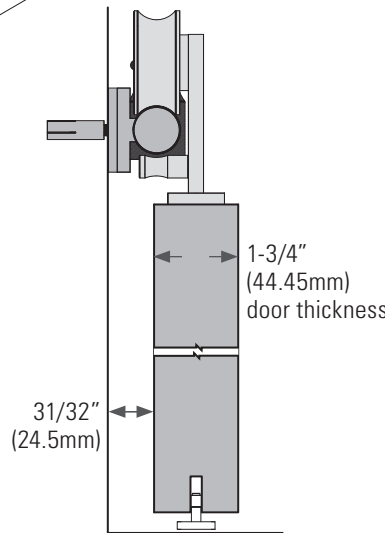

# KTA2 OPEN RAIL (ROUND) TRACK SYSTEM & HARDWARE FOR WOOD DOORS

TOP MOUNT APPLICATION - MAX DOOR WEIGHT: 187 LBS (85 KG)

**Each kit includes:**

- 1 track
- 4 brackets (78" track) or 5 brackets (98" track)
- 2 rollers / hangers
- 1 guide
- 2 door stops

**NOTE: Individual replacement parts available**

**KTA2FGUIDESS**  
Floor guide, metal

**KTA2RAILCONSS** Connector piece, connects 2 pieces of track end to end. Order separately.

**KTA2SS78TMKIT** A2 Round rail, stainless steel, 78" with 4 brackets, 2 door stops, 2 hangers top mount, 1 guide