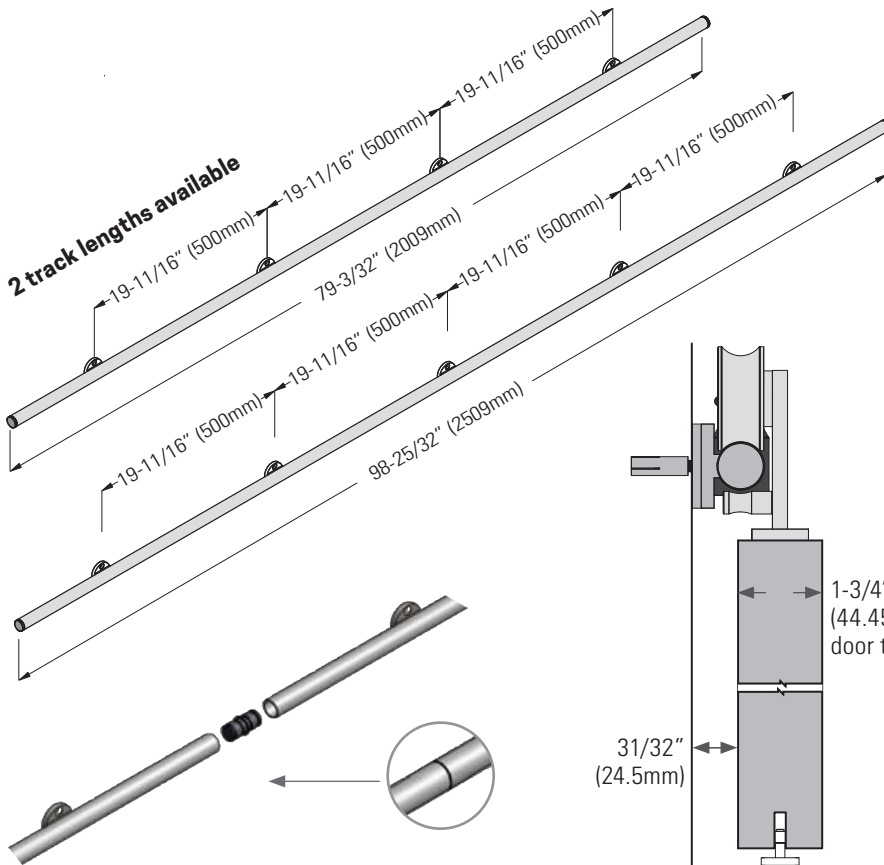

**KTA2RAILCONSS** A2 Connector piece, stainless steel, for joining 2 rails end to end

**KTA2RAILCONSSBL** A2 Connector piece, stainless steel black, for joining 2 rails end to end

# KTA2 OPEN RAIL (ROUND) TRACK SYSTEM & HARDWARE FOR WOOD DOORS

TOP MOUNT APPLICATION - MAX DOOR WEIGHT: 187 LBS (85 KG)

**Each kit includes:**

- 1 track
- 4 brackets (78" track) or 5 brackets (98" track)
- 2 rollers / hangers
- 1 guide
- 2 door stops

**NOTE: Individual replacement parts available**

**KTA2FGUIDESS**  
Floor guide, metal

**KTA2RAILCONSS** Connector piece, connects 2 pieces of track end to end. Order separately.

**KTA2SS78TMKIT** A2 Round rail, stainless steel, 78" with 4 brackets, 2 door stops, 2 hangers top mount, 1 guide

**KTA2SSBL78TMKIT** A2 Round rail, black, 78" with 4 brackets, 2 door stops, 2 hangers top mount, 1 guide

**KTA2SS98TMKIT** A2 Round rail, stainless steel, 98" with 5 brackets, 2 door stops, 2 hangers top mount, 1 guide