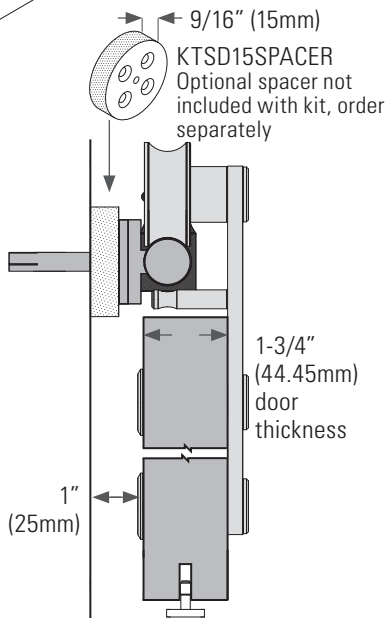

## FACE MOUNT APPLICATION - MAX DOOR WEIGHT: 210 LBS (95 KG)

### Each kit includes:

- 1 track
- 4 brackets (78" track) or 5 brackets (98" track)
- 2 rollers / hangers
- 1 guide
- 2 door stops

**NOTE: Individual replacement parts available**

**KTA2RAILCONSS** Connector piece, connects 2 pieces of track end to end. Order separately.

HALF SCALE

**KTA2FGUIDESS**  
Floor guide, metal

**KT116** Guide  
**KT116** Optional adjustable bottom guide (metal & plastic). Order separately.

**KTA2SS78FMKIT** A2 Round rail, stainless steel, 78" with 4 brackets, 2 door stops, 2 hangers face mount, 1 guide