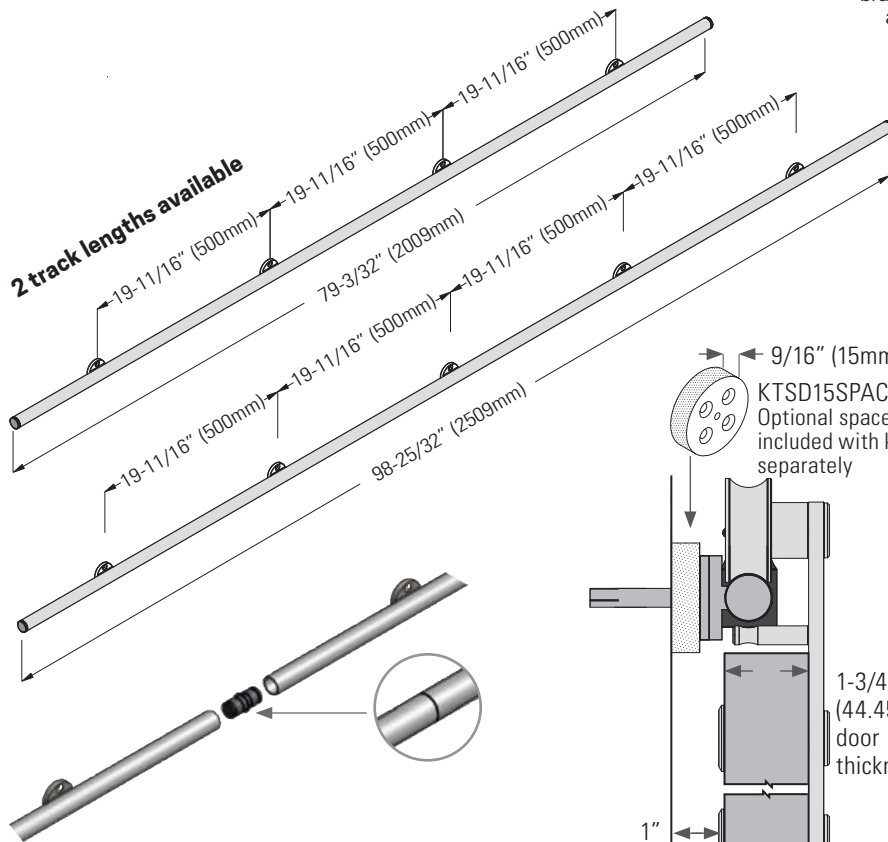

# KTA2 OPEN RAIL (ROUND) TRACK SYSTEM & HARDWARE FOR WOOD DOORS

## FACE MOUNT APPLICATION - MAX DOOR WEIGHT: 210 LBS (95 KG)

### Each kit includes:

- 1 track
- 4 brackets (78" track) or 5 brackets (98" track)
- 2 rollers / hangers
- 1 guide
- 2 door stops

**NOTE: Individual replacement parts available**

**KTA2RAILCONSS** Connector piece, connects 2 pieces of track end to end. Order separately.

HALF SCALE

**KTA2FGUIDESS**  
Floor guide, metal

**KT116** Guide  
**KT116** Optional adjustable bottom guide (metal & plastic). Order separately.

**KTA2SS78FMKIT** A2 Round rail, stainless steel, 78" with 4 brackets, 2 door stops, 2 hangers face mount, 1 guide