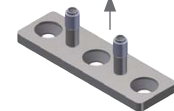

**KTA2RAILCONSS** A2 Connector piece, stainless steel, for joining 2 rails end to end

**KTA2RAILCONSSBL** A2 Connector piece, stainless steel black, for joining 2 rails end to end

# KTA2 OPEN RAIL (ROUND) TRACK SYSTEM & HARDWARE FOR WOOD DOORS

TOP MOUNT APPLICATION - MAX DOOR WEIGHT: 187 LBS (85 KG)

**Each kit includes:**

- 1 track
- 4 brackets (78" track) or 5 brackets (98" track)
- 2 rollers / hangers
- 1 guide
- 2 door stops

**NOTE: Individual replacement parts available**

**KTA2FGUIDESS**  
Floor guide, metal

**KTA2RAILCONSS** Connector piece, connects 2 pieces of track end to end. Order separately.

**KTA2SS78TMKIT** A2 Round rail, stainless steel, 78" with 4 brackets, 2 door stops, 2 hangers top mount, 1 guide