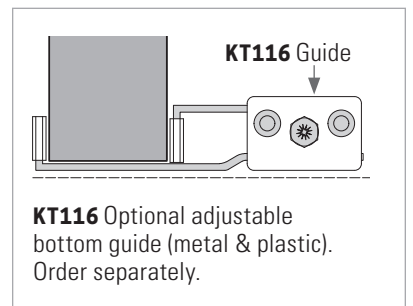

**KTA2RAILCONSS** A2 Connector piece, stainless steel, for joining 2 rails end to end

**KTA2RAILCONSSBL** A2 Connector piece, stainless steel black, for joining 2 rails end to end

# KTA2 OPEN RAIL (ROUND) TRACK SYSTEM & HARDWARE FOR WOOD DOORS

TOP MOUNT APPLICATION - MAX DOOR WEIGHT: 187 LBS (85 KG)

**Each kit includes:**

- 1 track
- 4 brackets (78" track) or 5 brackets (98" track)
- 2 rollers / hangers
- 1 guide
- 2 door stops

**NOTE: Individual replacement parts available**

**KTA2FGUIDESS**  
Floor guide, metal

**KTA2RAILCONSS** Connector piece, connects 2 pieces of track end to end. Order separately.

**KTA2SS78TMKIT** A2 Round rail, stainless steel, 78" with 4 brackets, 2 door stops, 2 hangers top mount, 1 guide