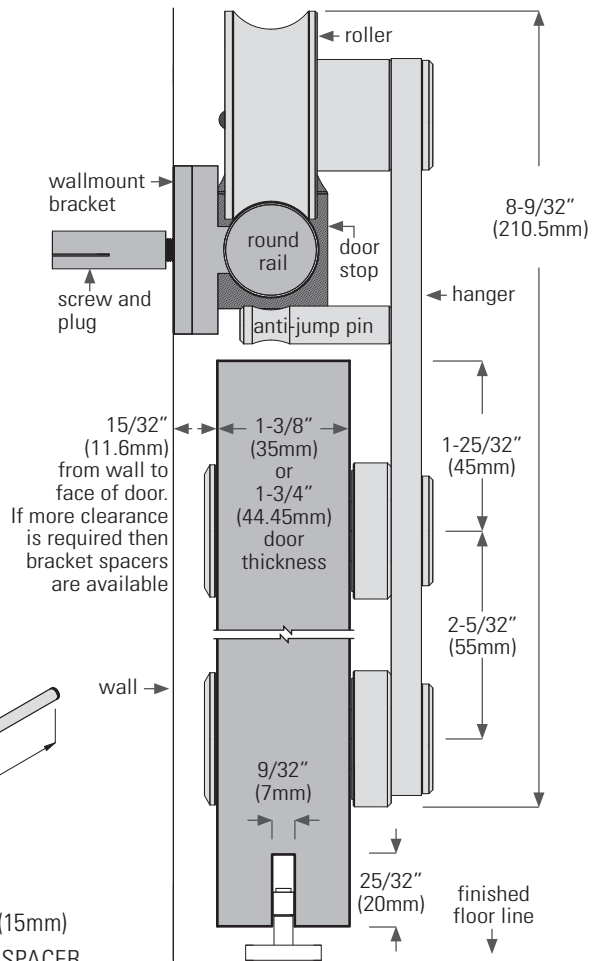

## FACE MOUNT APPLICATION - MAX DOOR WEIGHT: 210 LBS (95 KG)

### Each kit includes:

- 1 track
- 4 brackets (78" track) or 5 brackets (98" track)
- 2 rollers / hangers
- 1 guide
- 2 door stops

**NOTE: Individual replacement parts available**

**KTA2RAILCONSS** Connector piece, connects 2 pieces of track end to end. Order separately.

HALF SCALE

**KTA2FGUIDESS**  
Floor guide, metal

**KT116** Guide  
**KT116** Optional adjustable bottom guide (metal & plastic). Order separately.

**KTA2SS78FMKIT** A2 Round rail, stainless steel, 78" with 4 brackets, 2 door stops, 2 hangers face mount, 1 guide

**KTA2SSBL78FMKIT** A2 Round rail, black, 78" with 4 brackets, 2 door stops, 2 hangers face mount, 1 guide

**KTA2SS98FMKIT** A2 Round rail, stainless steel, 98" with 5 brackets, 2 door stops, 2 hangers face mount, 1 guide