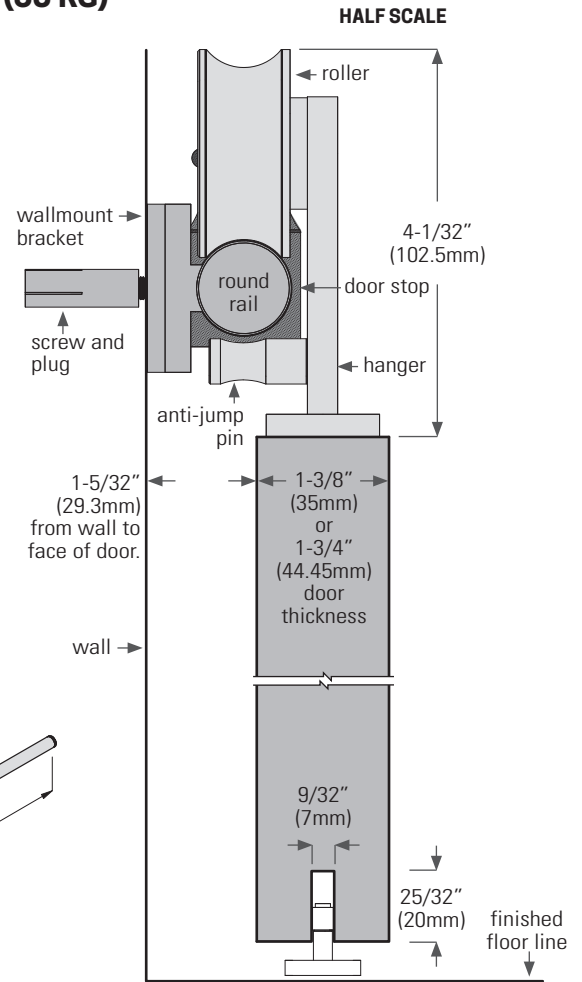

HALF SCALE

**KTA2FGUIDESS**  
Floor guide, metal

**KT116** Guide  
**KT116** Optional adjustable bottom guide (metal & plastic). Order separately.

**KTA2SS78FMKIT** A2 Round rail, stainless steel, 78" with 4 brackets, 2 door stops, 2 hangers face mount, 1 guide

**KTA2RAILCONSS** A2 Connector piece, stainless steel, for joining 2 rails end to end

**KTA2RAILCONSSBL** A2 Connector piece, stainless steel black, for joining 2 rails end to end

# KTA2 OPEN RAIL (ROUND) TRACK SYSTEM & HARDWARE FOR WOOD DOORS

TOP MOUNT APPLICATION - MAX DOOR WEIGHT: 187 LBS (85 KG)

**Each kit includes:**

- 1 track
- 4 brackets (78" track) or 5 brackets (98" track)
- 2 rollers / hangers
- 1 guide
- 2 door stops

**NOTE: Individual replacement parts available**

**KTA2FGUIDESS**  
Floor guide, metal

**KTA2RAILCONSS** Connector piece, connects 2 pieces of track end to end. Order separately.

**KTA2SS78TMKIT** A2 Round rail, stainless steel, 78" with 4 brackets, 2 door stops, 2 hangers top mount, 1 guide