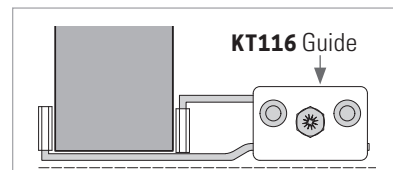

KT116 Guide
KT116 Optional adjustable bottom guide (metal & plastic). Order separately.