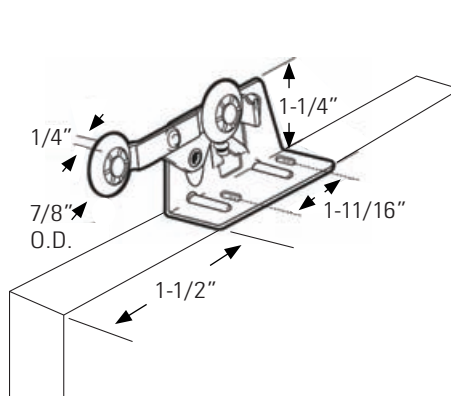

KrisTrack® KT22PDF Pocket Door Track & Hardware

MAX DOOR WEIGHT: 75 lbs (34 kg) – 2 hangers • MIN AND MAX DOOR THICKNESS: 1-3/8" (35mm) only

INSTALLATION INSTRUCTIONS

- 1 Attach hanger to door by aligning arrow edge of hanger to edge of door, fasten with screws.

- 2 Hook door to track by tilting door until wheels slip into "V" section of track.

- 3 Adjust door height with screwdriver to clear carpets and align door with jambs

ALL DRAWINGS NO SCALE

Head Office & Manufacturing Centre - Vancouver, Canada