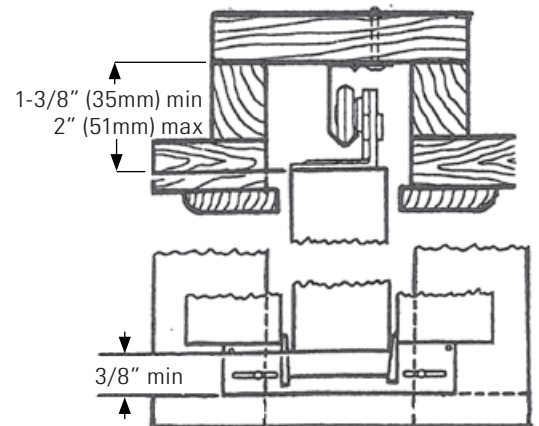

KrisTrack® KT22PDF Pocket Door Track & Hardware

MAX DOOR WEIGHT: 75 lbs (34 kg) – 2 hangers • MIN AND MAX DOOR THICKNESS: 1-3/8" (35mm) only

INSTALLATION INSTRUCTIONS

- 1 Attach hanger to door by aligning arrow edge of hanger to edge of door, fasten with screws.

- 2 Hook door to track by tilting door until wheels slip into "V" section of track.

- 3 Adjust door height with screwdriver to clear carpets and align door with jambs

ALL DRAWINGS NO SCALE

Head Office & Manufacturing Centre - Vancouver, Canada