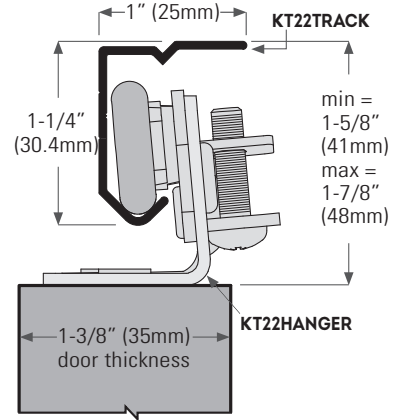

KrisTrack® KT22PDF Pocket Door Track & Hardware

MAX DOOR WEIGHT: 75 lbs (34 kg) – 2 hangers • MIN AND MAX DOOR THICKNESS: 1-3/8" (35mm) only

INSTALLATION INSTRUCTIONS

- 1 Attach hanger to door by aligning arrow edge of hanger to edge of door, fasten with screws.

- 2 Hook door to track by tilting door until wheels slip into "V" section of track.

- 3 Adjust door height with screwdriver to clear carpets and align door with jambs

ALL DRAWINGS NO SCALE

Head Office & Manufacturing Centre - Vancouver, Canada