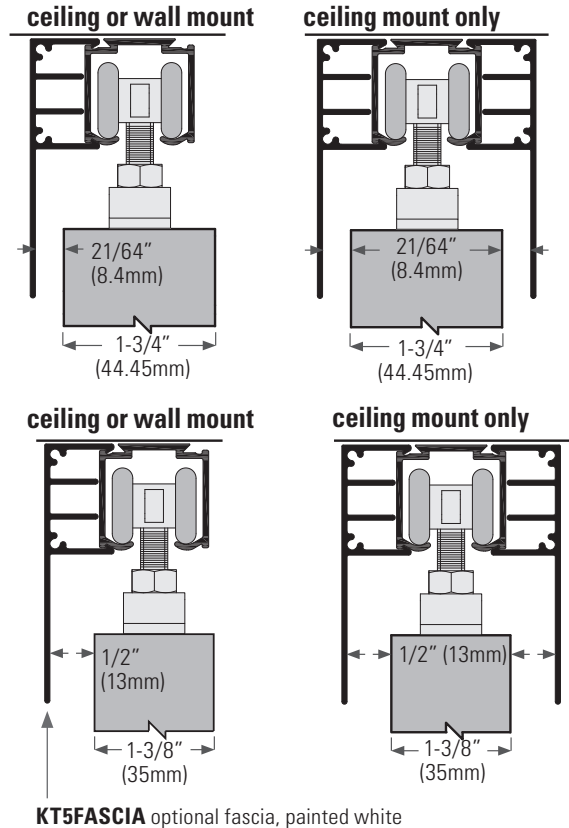

FASCIA OPTIONS