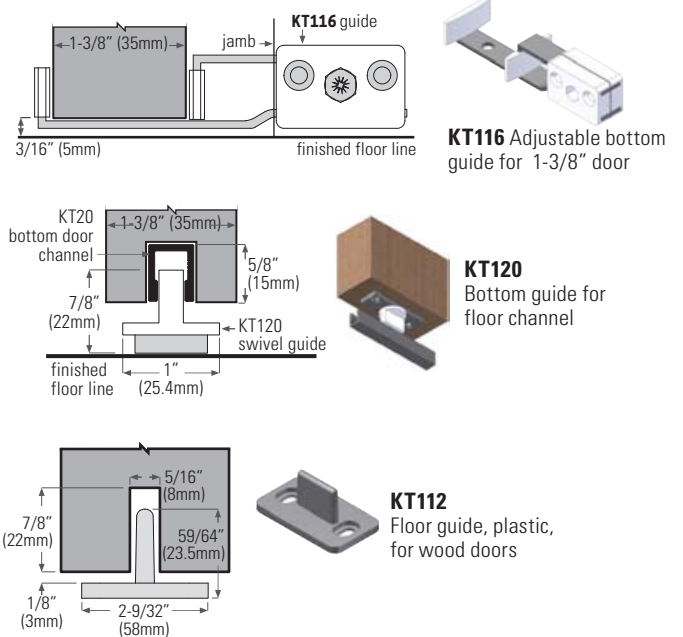

OPTIONAL FLOOR GUIDES (NOT INCLUDED IN KIT)

Head Office & Manufacturing Centre - Vancouver, Canada

7470 Buller Avenue, Burnaby, B.C. V5J 4S5 Canada • info@theDSgroup.com

Ph: (604) 451-1080 • Fax: (604) 451-1140 • Outside Vancouver, BC use toll free numbers Ph: 1-888-520-9009 Fax: 1-800-567-2887

Branch Offices & Manufacturing Centres

Eclipse Architectural® Corporate Showrooms

Toronto, Canada & Los Angeles, USA

Vancouver & Toronto, Canada • Los Angeles, California, USA

THE DS GROUP IS THE BRAND IMAGE OF A.K. DRAFT SEAL LTD.