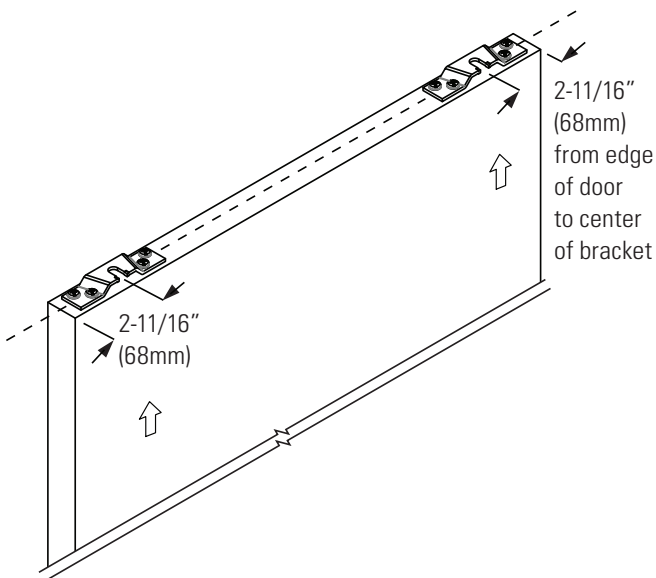

1 HANG DOOR

Mount center line of door hanger plates on center line of door as illustrated below. Insert hangers into track before installation. Hang door.