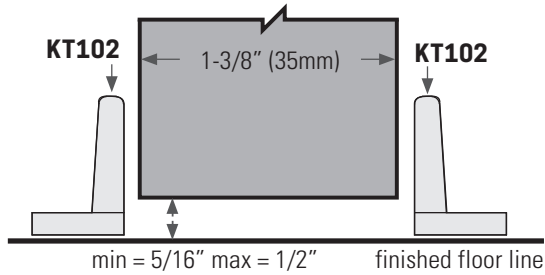

3 INSTALL FLOOR GUIDE