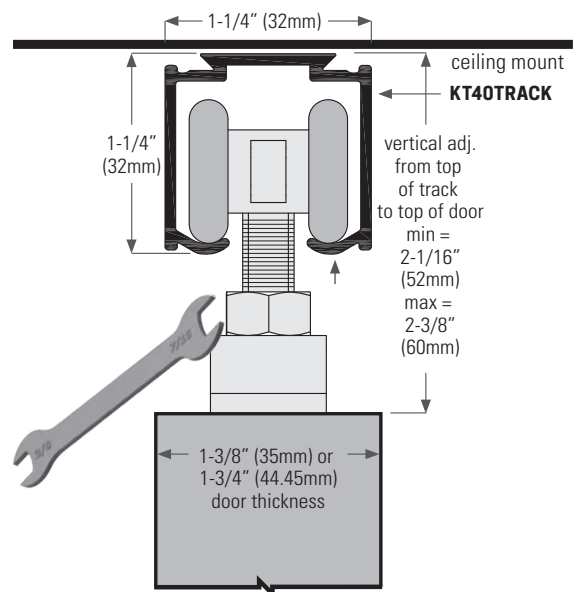

## KrisTrack® KT35KIT: MAX DOOR WEIGHT: 100 lbs (45kg) = 2 hangers

## 1 HANG DOOR

Mount center line of door hanger plates on center line of door as illustrated below. Insert hangers into track before installation. Hang door.

## 2 PLUMB DOOR

Turn adjusting bolt to raise or lower door and align door squarely with the jamb.