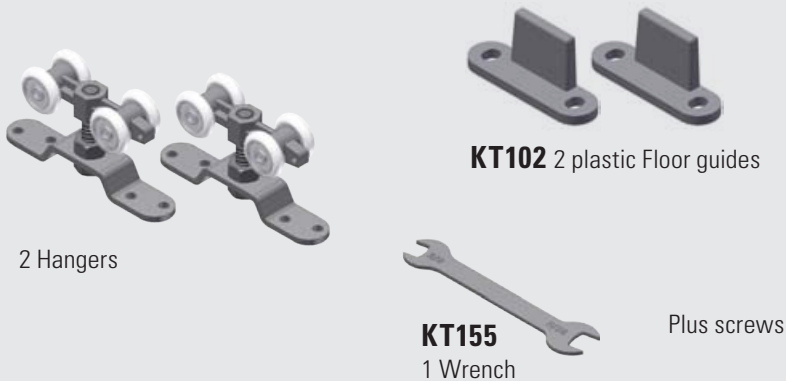

## KrisTrack® KT35KIT: MAX DOOR WEIGHT: 100 lbs (45kg) = 2 hangers

### PARTS IN THE KIT