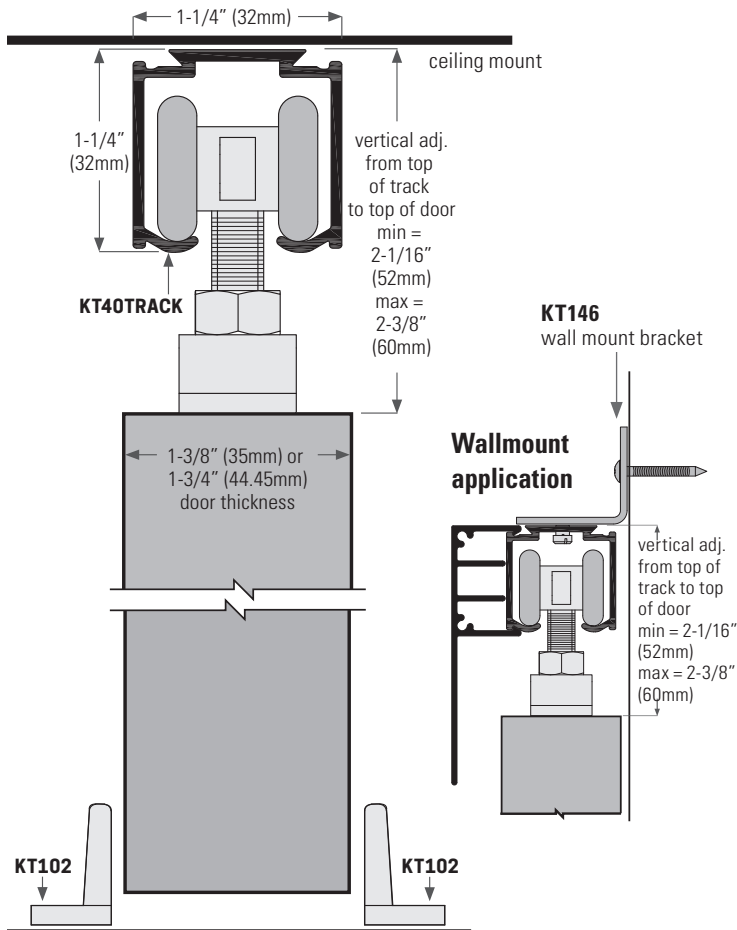

3 INSTALL FLOOR GUIDE