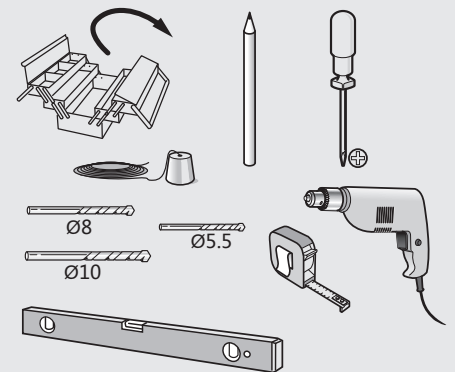

## KrisTrack® KT35KIT: MAX DOOR WEIGHT: 100 lbs (45kg) = 2 hangers

### PARTS IN THE KIT

## 1 HANG DOOR

Mount center line of door hanger plates on center line of door as illustrated below. Insert hangers into track before installation. Hang door.

## 2 PLUMB DOOR

Turn adjusting bolt to raise or lower door and align door squarely with the jamb.