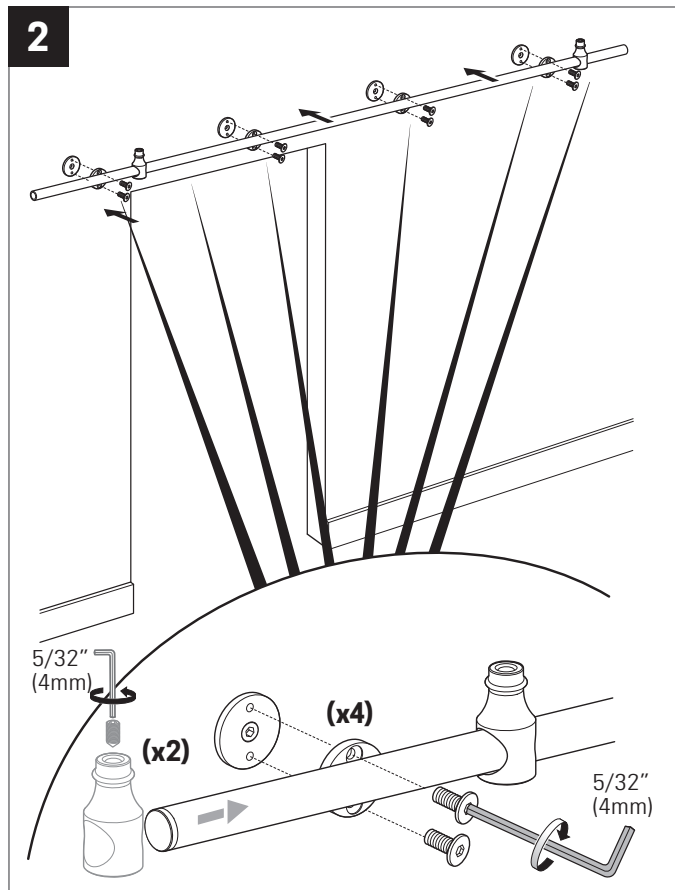

**KrisTrack® A2 Series: Round rail 78" (2000mm) & Topmount Hangers for Wood Doors**

**PARTS IN THE BOX**

**RECOMMENDED TOOLS**

**KrisTrack® A2 Series: Round rail 78" (2000mm) & Topmount Hangers for Wood Doors**