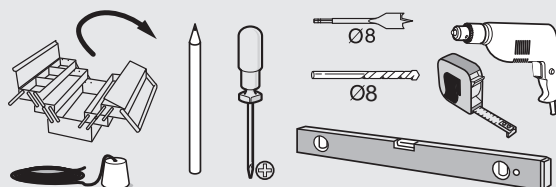

**KrisTrack® A2 Series: Round rail 78" (2000mm) & Topmount Hangers for Wood Doors**

**PARTS IN THE BOX**

**RECOMMENDED TOOLS**

**KrisTrack® A2 Series: Round rail 78" (2000mm) & Topmount Hangers for Wood Doors**