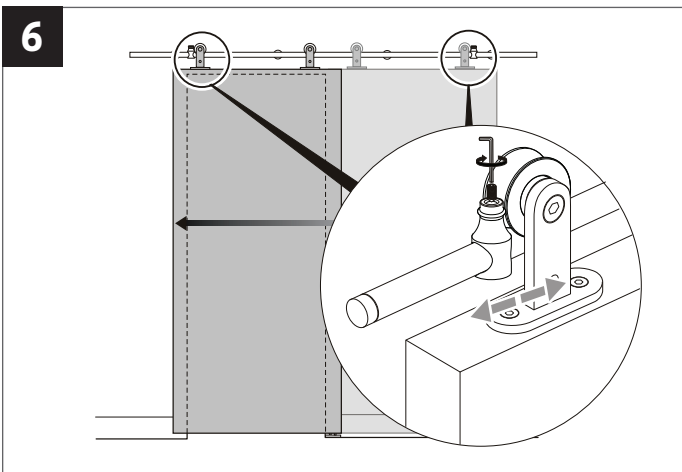

**KrisTrack® A2 Series: Round rail 78" (2000mm) & Topmount Hangers for Wood Doors**

**PARTS IN THE BOX**

**RECOMMENDED TOOLS**

**KrisTrack® A2 Series: Round rail 78" (2000mm) & Topmount Hangers for Wood Doors**