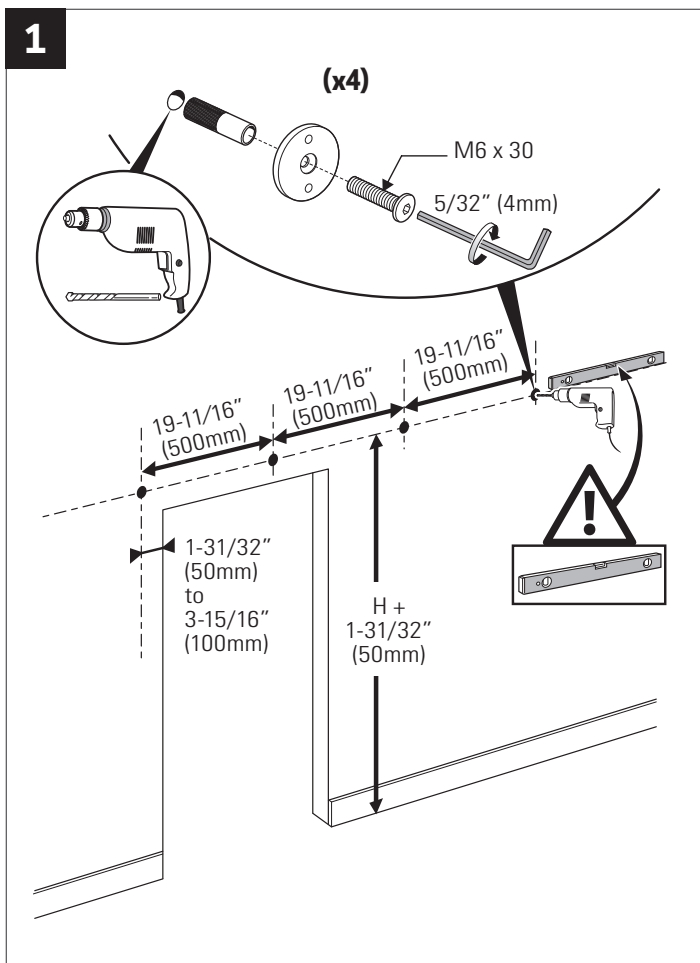

**KrisTrack® A2 Series: Round rail 78" (2000mm) & Topmount Hangers for Wood Doors**

**PARTS IN THE BOX**

**RECOMMENDED TOOLS**

**KrisTrack® A2 Series: Round rail 78" (2000mm) & Topmount Hangers for Wood Doors**