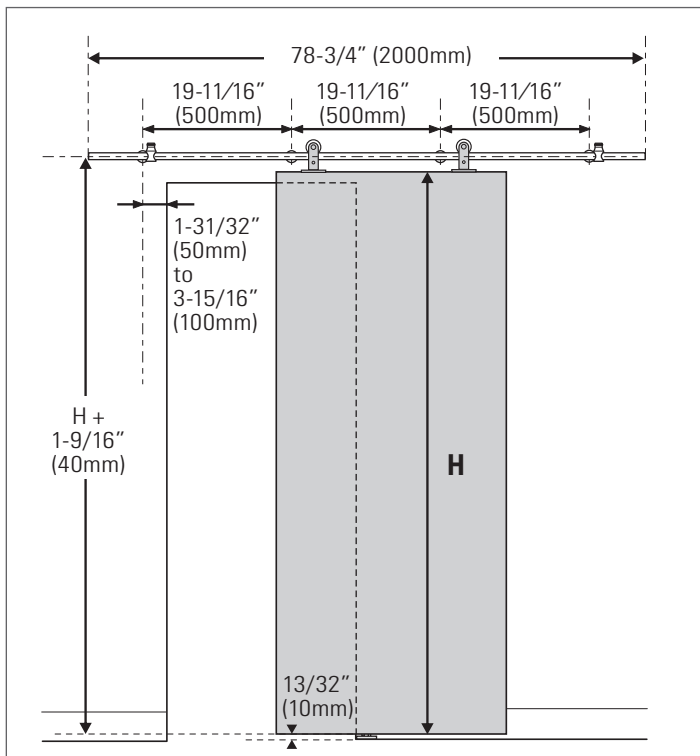

**KrisTrack® A2 Series: Round rail 78" (2000mm) & Topmount Hangers for Wood Doors**

**PARTS IN THE BOX**

**RECOMMENDED TOOLS**

**KrisTrack® A2 Series: Round rail 78" (2000mm) & Topmount Hangers for Wood Doors**