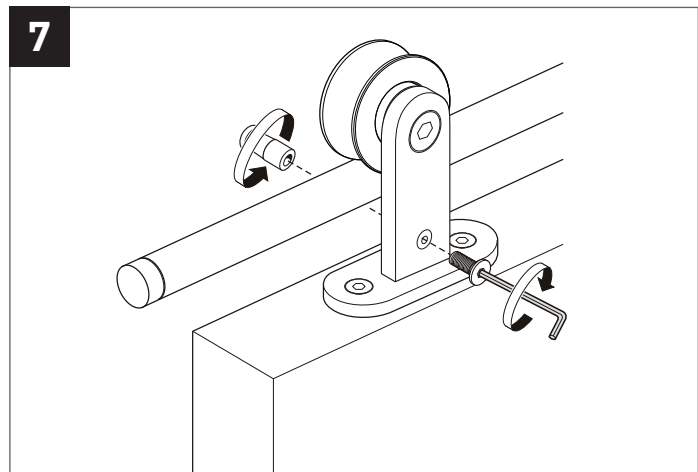

**KrisTrack® A2 Series: Round rail 78" (2000mm) & Topmount Hangers for Wood Doors**

**PARTS IN THE BOX**

**RECOMMENDED TOOLS**

**KrisTrack® A2 Series: Round rail 78" (2000mm) & Topmount Hangers for Wood Doors**