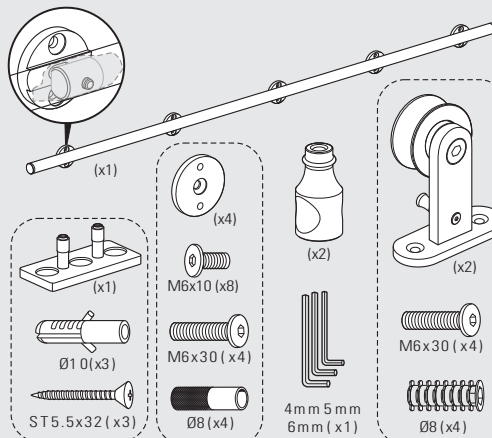

**KrisTrack® A2 Series: Round rail 78" (2000mm) & Topmount Hangers for Wood Doors**

**PARTS IN THE BOX**

**RECOMMENDED TOOLS**

**KrisTrack® A2 Series: Round rail 78" (2000mm) & Topmount Hangers for Wood Doors**