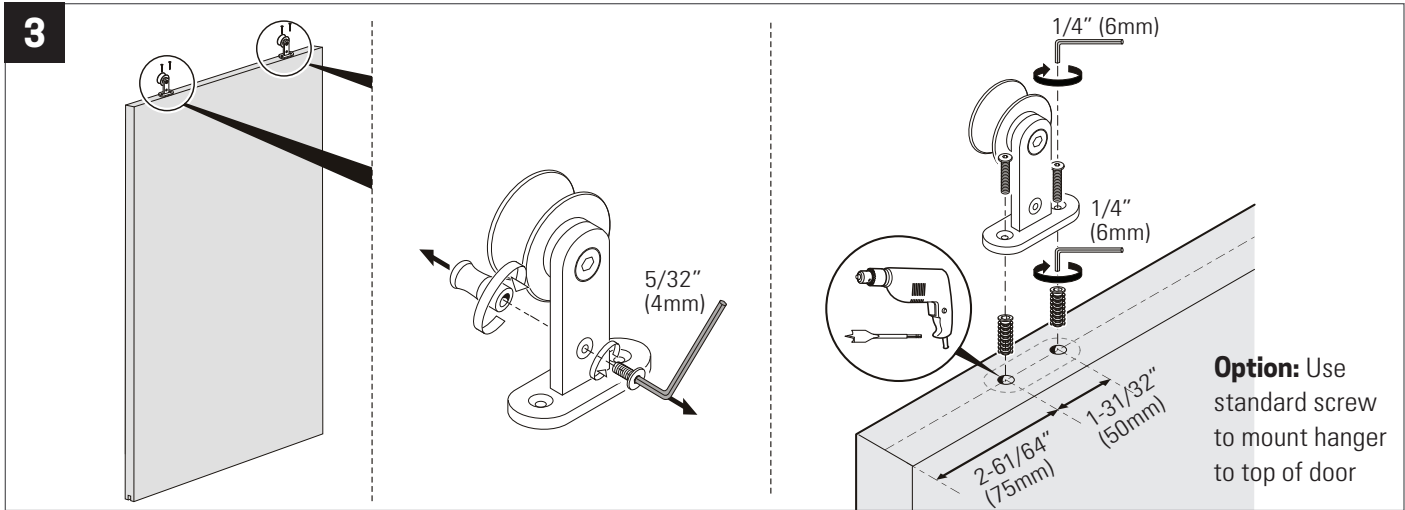

**KrisTrack® A2 Series: Round rail 78" (2000mm) & Topmount Hangers for Wood Doors**

**PARTS IN THE BOX**

**RECOMMENDED TOOLS**

**KrisTrack® A2 Series: Round rail 78" (2000mm) & Topmount Hangers for Wood Doors**