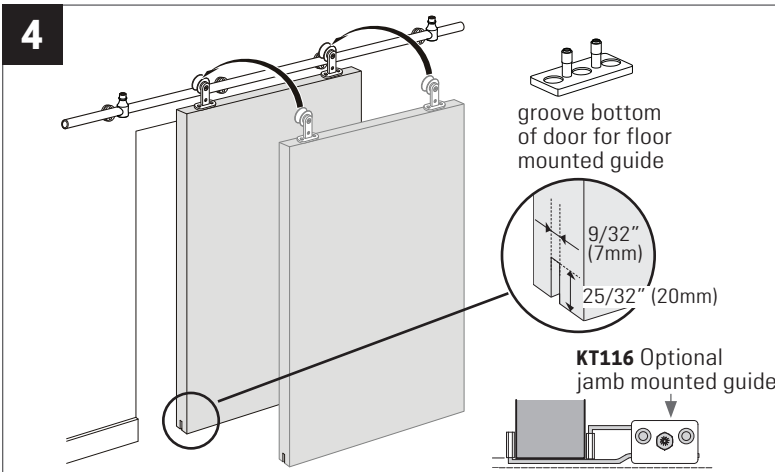

**KrisTrack® A2 Series: Round rail 78" (2000mm) & Topmount Hangers for Wood Doors**

**PARTS IN THE BOX**

**RECOMMENDED TOOLS**

**KrisTrack® A2 Series: Round rail 78" (2000mm) & Topmount Hangers for Wood Doors**