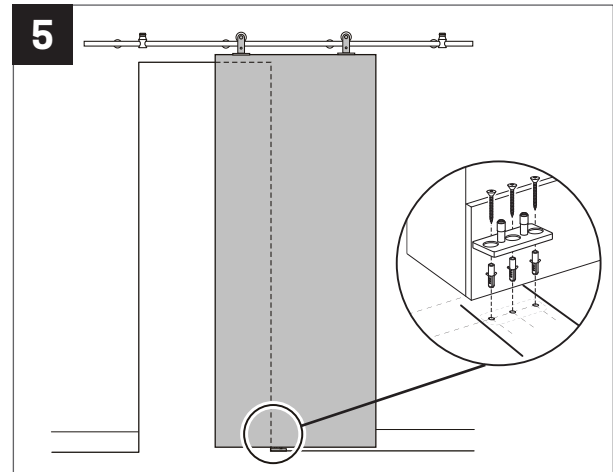

**KrisTrack® A2 Series: Round rail 78" (2000mm) & Topmount Hangers for Wood Doors**

**PARTS IN THE BOX**

**RECOMMENDED TOOLS**

**KrisTrack® A2 Series: Round rail 78" (2000mm) & Topmount Hangers for Wood Doors**