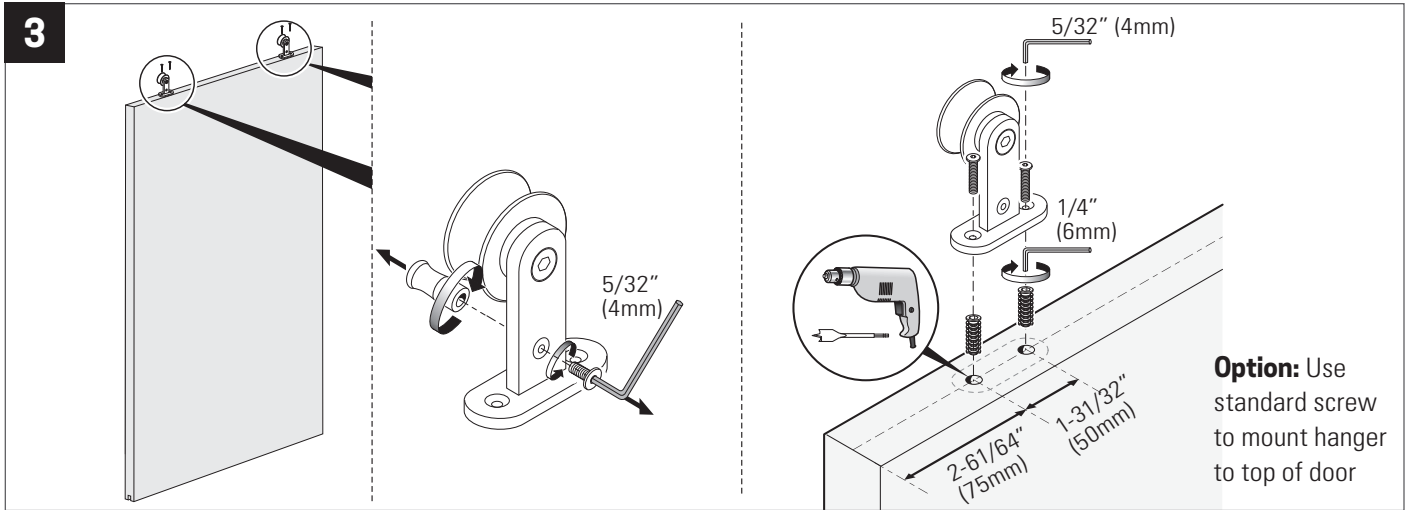

KrisTrack® A2 Series: Round rail 98" (2500mm) & Topmount Hangers for Wood Doors

PARTS IN THE BOX

RECOMMENDED TOOLS

KrisTrack® A2 Series: Round rail 98" (2500mm) & Topmount Hangers for Wood Doors

NO SCALE

Head Office & Manufacturing Centre - Vancouver, Canada