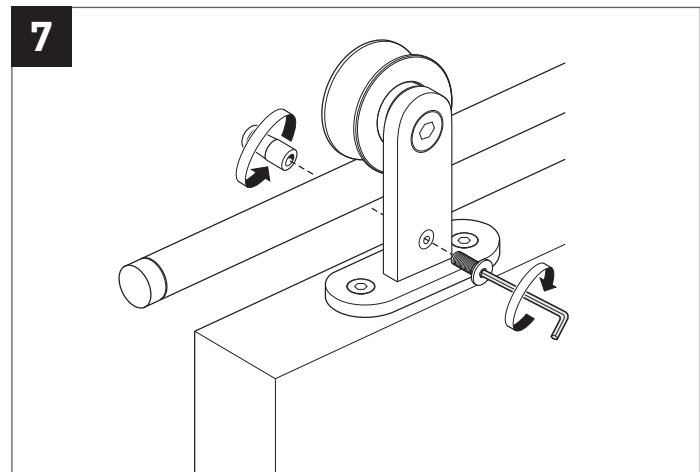

KrisTrack® A2 Series: Round rail 98" (2500mm) & Topmount Hangers for Wood Doors

PARTS IN THE BOX

RECOMMENDED TOOLS

KrisTrack® A2 Series: Round rail 98" (2500mm) & Topmount Hangers for Wood Doors

NO SCALE

Head Office & Manufacturing Centre - Vancouver, Canada