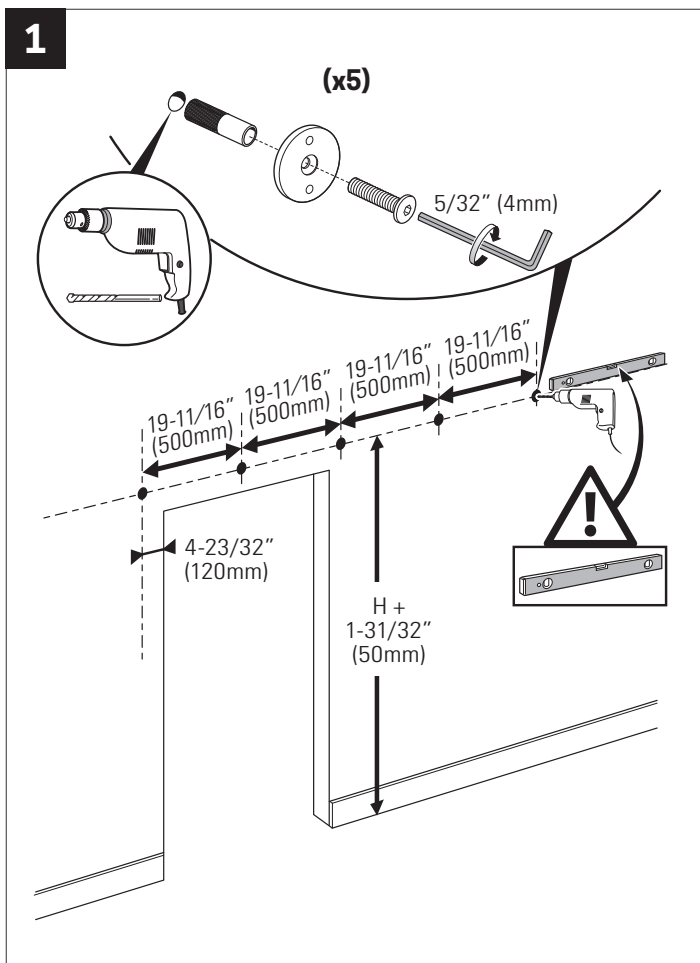

KrisTrack® A2 Series: Round rail 98" (2500mm) & Topmount Hangers for Wood Doors

PARTS IN THE BOX

RECOMMENDED TOOLS

KrisTrack® A2 Series: Round rail 98" (2500mm) & Topmount Hangers for Wood Doors

NO SCALE

Head Office & Manufacturing Centre - Vancouver, Canada