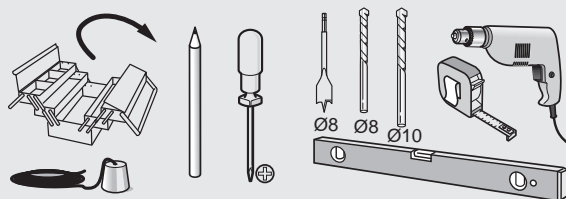

KrisTrack® A2 Series: Round rail 98" (2500mm) & Topmount Hangers for Wood Doors

PARTS IN THE BOX

RECOMMENDED TOOLS

KrisTrack® A2 Series: Round rail 98" (2500mm) & Topmount Hangers for Wood Doors

NO SCALE

Head Office & Manufacturing Centre - Vancouver, Canada