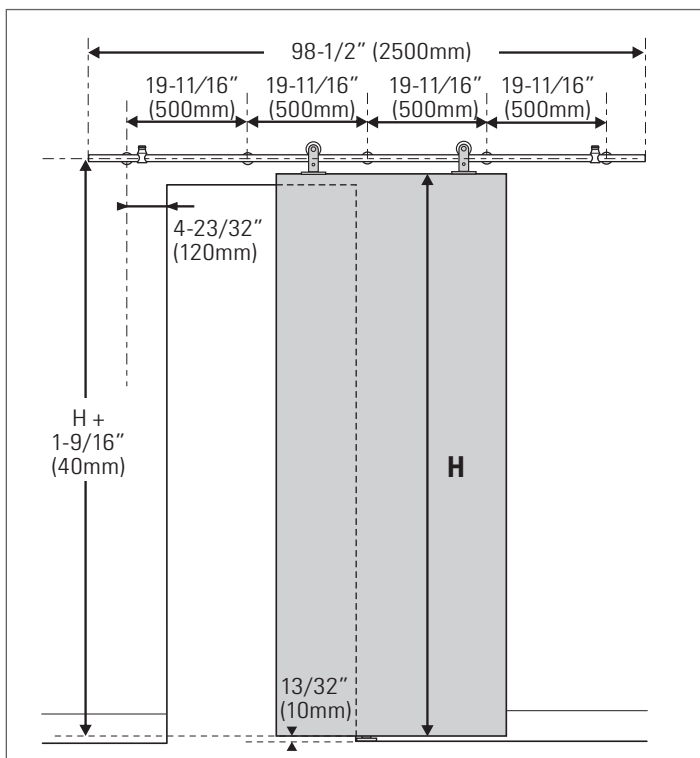

KrisTrack® A2 Series: Round rail 98" (2500mm) & Topmount Hangers for Wood Doors

PARTS IN THE BOX

RECOMMENDED TOOLS

KrisTrack® A2 Series: Round rail 98" (2500mm) & Topmount Hangers for Wood Doors

NO SCALE

Head Office & Manufacturing Centre - Vancouver, Canada