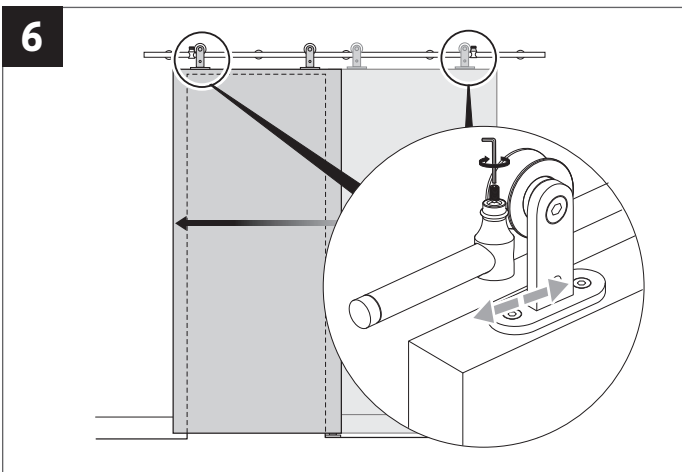

KrisTrack® A2 Series: Round rail 98" (2500mm) & Topmount Hangers for Wood Doors

PARTS IN THE BOX

RECOMMENDED TOOLS

KrisTrack® A2 Series: Round rail 98" (2500mm) & Topmount Hangers for Wood Doors

NO SCALE

Head Office & Manufacturing Centre - Vancouver, Canada