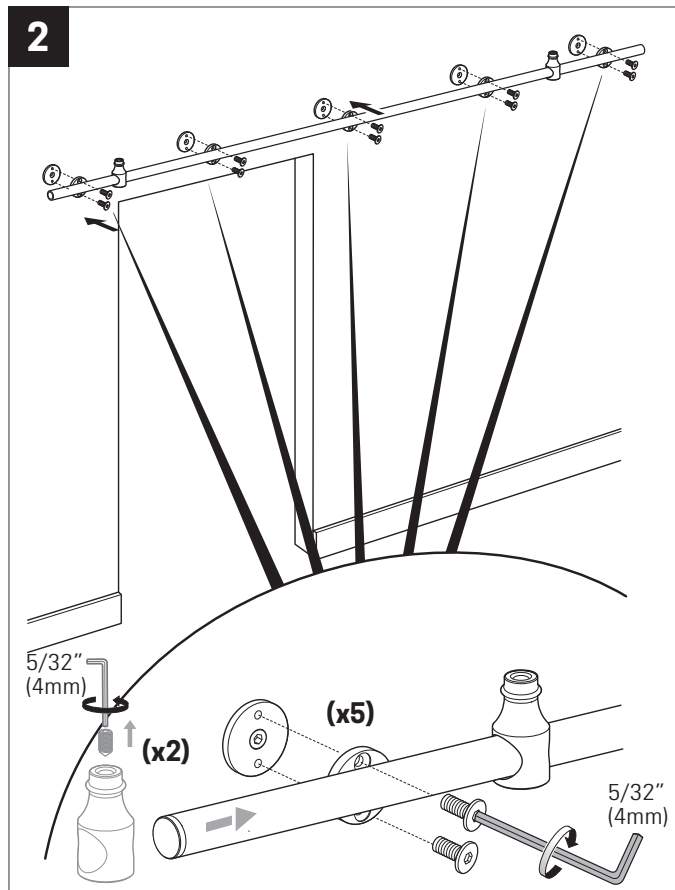

KrisTrack® A2 Series: Round rail 98" (2500mm) & Topmount Hangers for Wood Doors

PARTS IN THE BOX

RECOMMENDED TOOLS

KrisTrack® A2 Series: Round rail 98" (2500mm) & Topmount Hangers for Wood Doors

NO SCALE

Head Office & Manufacturing Centre - Vancouver, Canada