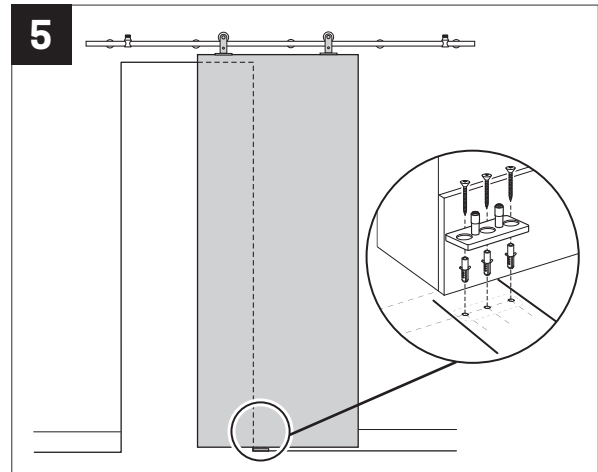

KrisTrack® A2 Series: Round rail 98" (2500mm) & Topmount Hangers for Wood Doors

PARTS IN THE BOX

RECOMMENDED TOOLS

KrisTrack® A2 Series: Round rail 98" (2500mm) & Topmount Hangers for Wood Doors

NO SCALE

Head Office & Manufacturing Centre - Vancouver, Canada