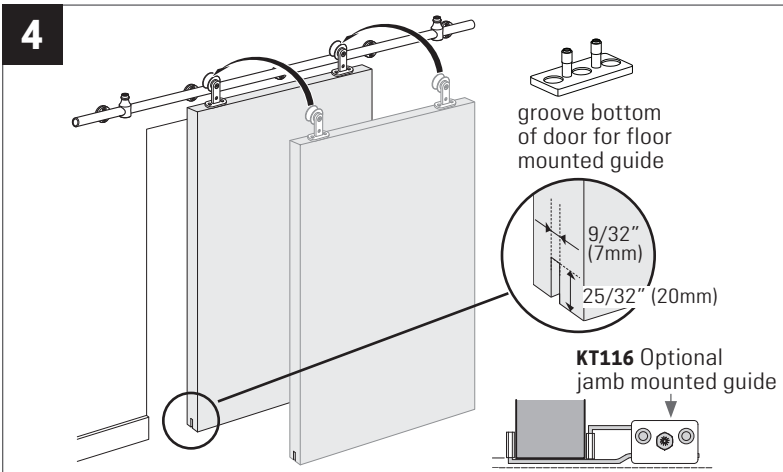

KrisTrack® A2 Series: Round rail 98" (2500mm) & Topmount Hangers for Wood Doors

PARTS IN THE BOX

RECOMMENDED TOOLS

KrisTrack® A2 Series: Round rail 98" (2500mm) & Topmount Hangers for Wood Doors

NO SCALE

Head Office & Manufacturing Centre - Vancouver, Canada