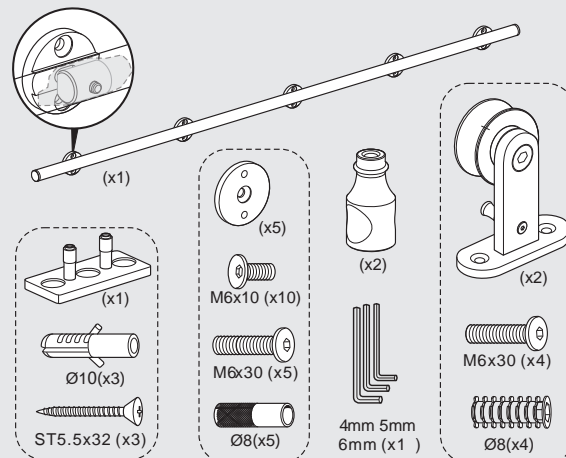

KrisTrack® A2 Series: Round rail 98" (2500mm) & Topmount Hangers for Wood Doors

PARTS IN THE BOX

RECOMMENDED TOOLS

KrisTrack® A2 Series: Round rail 98" (2500mm) & Topmount Hangers for Wood Doors

NO SCALE

Head Office & Manufacturing Centre - Vancouver, Canada