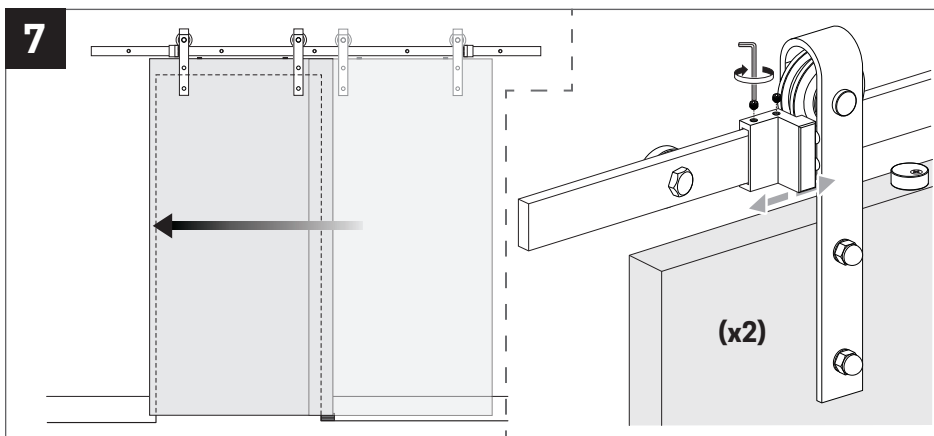

KrisTrack® A7 Series: Flat bar 78" (2000mm) & Facemount Hangers for Wood Doors

PARTS IN THE BOX

RECOMMENDED TOOLS

*Guideline measurement for all wood panel. For full lite glass door panel, mount hanger middle of door stile as shown.

KrisTrack® A7 Series: Flat bar 78" (2000mm) & Facemount Hangers for Wood Doors

ALL DRAWINGS NO SCALE

Head Office & Manufacturing Centre - Vancouver, Canada

7470 Buller Avenue, Burnaby, B.C. V5J 4S5 Canada • info@theDSgroup.com