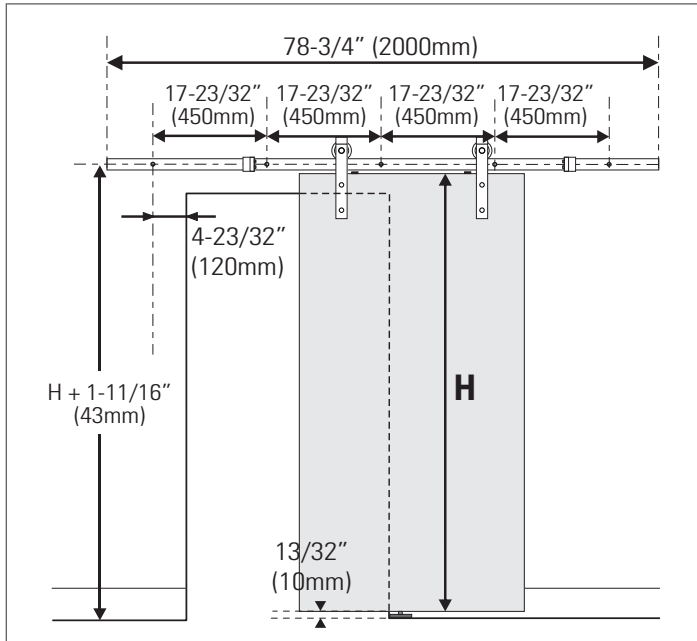

KrisTrack® A7 Series: Flat bar 78" (2000mm) & Facemount Hangers for Wood Doors

PARTS IN THE BOX

RECOMMENDED TOOLS

*Guideline measurement for all wood panel. For full lite glass door panel, mount hanger middle of door stile as shown.

KrisTrack® A7 Series: Flat bar 78" (2000mm) & Facemount Hangers for Wood Doors

ALL DRAWINGS NO SCALE

Head Office & Manufacturing Centre - Vancouver, Canada

7470 Buller Avenue, Burnaby, B.C. V5J 4S5 Canada • info@theDSgroup.com