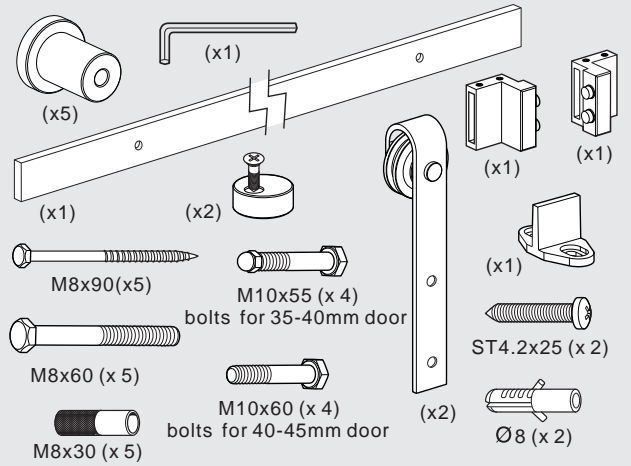

KrisTrack® A7 Series: Flat bar 78" (2000mm) & Facemount Hangers for Wood Doors

PARTS IN THE BOX

RECOMMENDED TOOLS

*Guideline measurement for all wood panel. For full lite glass door panel, mount hanger middle of door stile as shown.

KrisTrack® A7 Series: Flat bar 78" (2000mm) & Facemount Hangers for Wood Doors

ALL DRAWINGS NO SCALE

Head Office & Manufacturing Centre - Vancouver, Canada

7470 Buller Avenue, Burnaby, B.C. V5J 4S5 Canada • info@theDSgroup.com