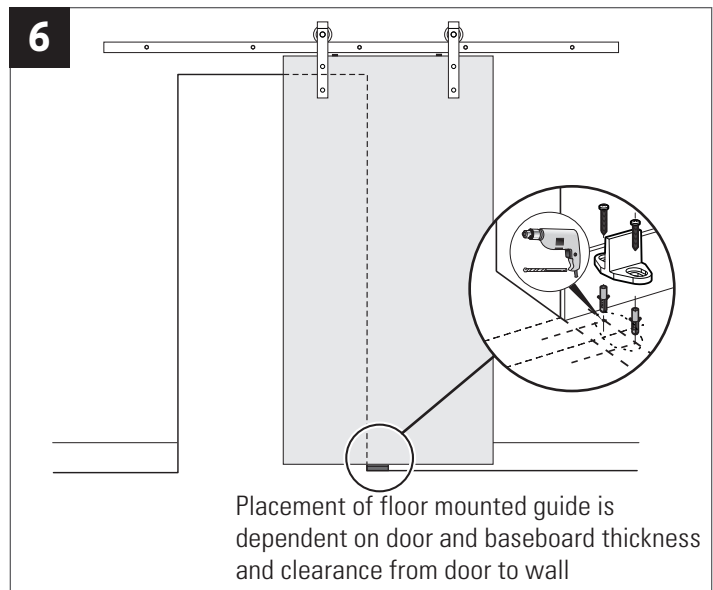

KrisTrack® A7 Series: Flat bar 78" (2000mm) & Facemount Hangers for Wood Doors

PARTS IN THE BOX

RECOMMENDED TOOLS

*Guideline measurement for all wood panel. For full lite glass door panel, mount hanger middle of door stile as shown.

KrisTrack® A7 Series: Flat bar 78" (2000mm) & Facemount Hangers for Wood Doors

ALL DRAWINGS NO SCALE

Head Office & Manufacturing Centre - Vancouver, Canada

7470 Buller Avenue, Burnaby, B.C. V5J 4S5 Canada • info@theDSgroup.com