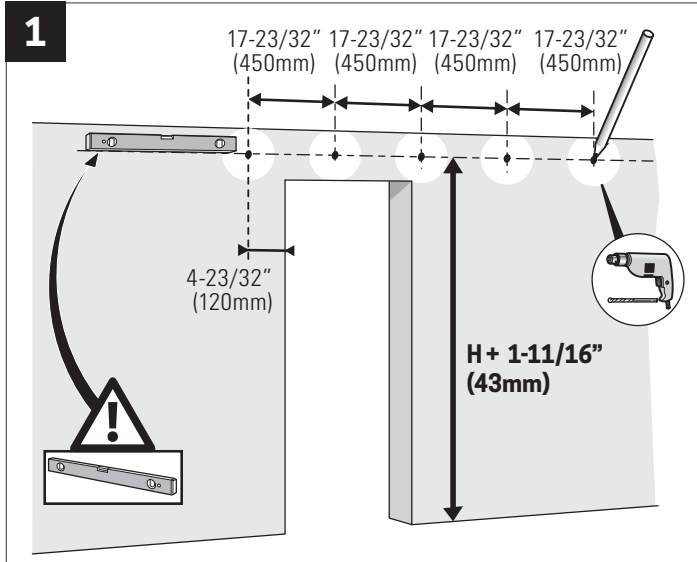

KrisTrack® A7 Series: Flat bar 78" (2000mm) & Facemount Hangers for Wood Doors

PARTS IN THE BOX

RECOMMENDED TOOLS

*Guideline measurement for all wood panel. For full lite glass door panel, mount hanger middle of door stile as shown.

KrisTrack® A7 Series: Flat bar 78" (2000mm) & Facemount Hangers for Wood Doors

ALL DRAWINGS NO SCALE

Head Office & Manufacturing Centre - Vancouver, Canada

7470 Buller Avenue, Burnaby, B.C. V5J 4S5 Canada • info@theDSgroup.com