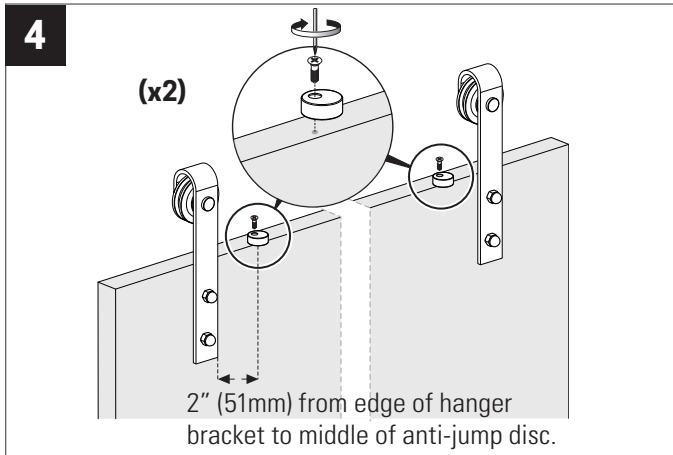

KrisTrack® A7 Series: Flat bar 78" (2000mm) & Facemount Hangers for Wood Doors

PARTS IN THE BOX

RECOMMENDED TOOLS

*Guideline measurement for all wood panel. For full lite glass door panel, mount hanger middle of door stile as shown.

KrisTrack® A7 Series: Flat bar 78" (2000mm) & Facemount Hangers for Wood Doors

ALL DRAWINGS NO SCALE

Head Office & Manufacturing Centre - Vancouver, Canada

7470 Buller Avenue, Burnaby, B.C. V5J 4S5 Canada • info@theDSgroup.com