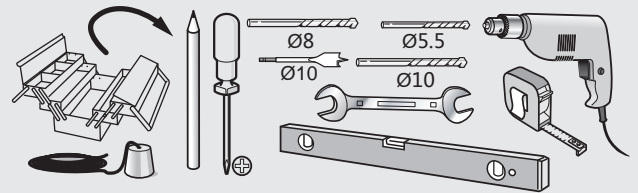

KrisTrack® A7 Series: Flat bar 78" (2000mm) & Facemount Hangers for Wood Doors

PARTS IN THE BOX

RECOMMENDED TOOLS

*Guideline measurement for all wood panel. For full lite glass door panel, mount hanger middle of door stile as shown.

KrisTrack® A7 Series: Flat bar 78" (2000mm) & Facemount Hangers for Wood Doors

ALL DRAWINGS NO SCALE

Head Office & Manufacturing Centre - Vancouver, Canada

7470 Buller Avenue, Burnaby, B.C. V5J 4S5 Canada • info@theDSgroup.com