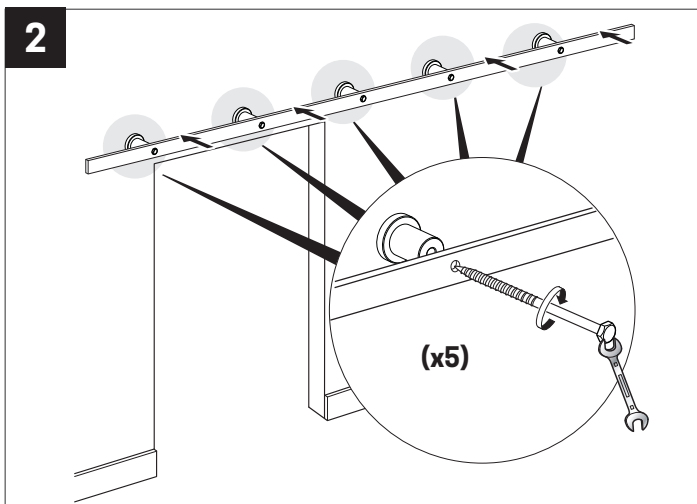

KrisTrack® A7 Series: Flat bar 78" (2000mm) & Facemount Hangers for Wood Doors

PARTS IN THE BOX

RECOMMENDED TOOLS

*Guideline measurement for all wood panel. For full lite glass door panel, mount hanger middle of door stile as shown.

KrisTrack® A7 Series: Flat bar 78" (2000mm) & Facemount Hangers for Wood Doors

ALL DRAWINGS NO SCALE

Head Office & Manufacturing Centre - Vancouver, Canada

7470 Buller Avenue, Burnaby, B.C. V5J 4S5 Canada • info@theDSgroup.com