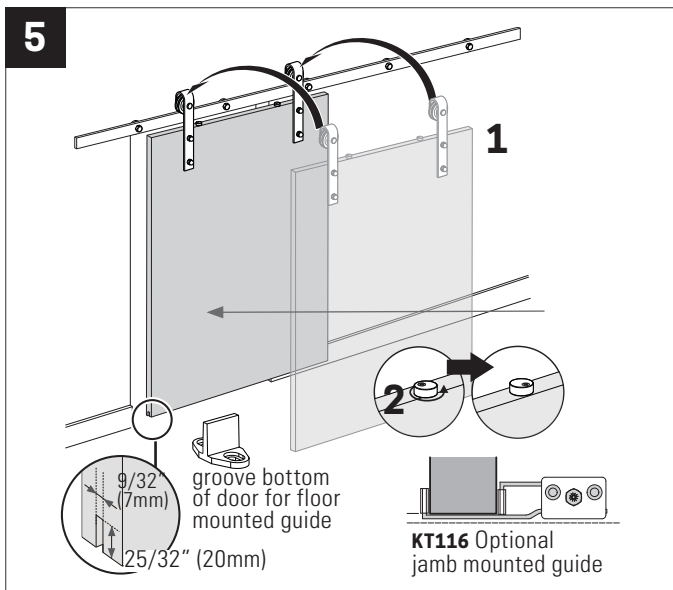

KrisTrack® A7 Series: Flat bar 78" (2000mm) & Facemount Hangers for Wood Doors

PARTS IN THE BOX

RECOMMENDED TOOLS

*Guideline measurement for all wood panel. For full lite glass door panel, mount hanger middle of door stile as shown.

KrisTrack® A7 Series: Flat bar 78" (2000mm) & Facemount Hangers for Wood Doors

ALL DRAWINGS NO SCALE

Head Office & Manufacturing Centre - Vancouver, Canada

7470 Buller Avenue, Burnaby, B.C. V5J 4S5 Canada • info@theDSgroup.com