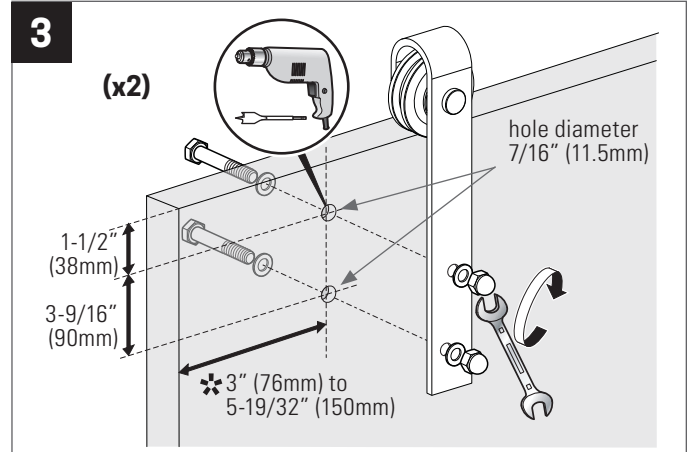

KrisTrack® A7 Series: Flat bar 78" (2000mm) & Facemount Hangers for Wood Doors

PARTS IN THE BOX

RECOMMENDED TOOLS

*Guideline measurement for all wood panel. For full lite glass door panel, mount hanger middle of door stile as shown.

KrisTrack® A7 Series: Flat bar 78" (2000mm) & Facemount Hangers for Wood Doors

ALL DRAWINGS NO SCALE

Head Office & Manufacturing Centre - Vancouver, Canada

7470 Buller Avenue, Burnaby, B.C. V5J 4S5 Canada • info@theDSgroup.com