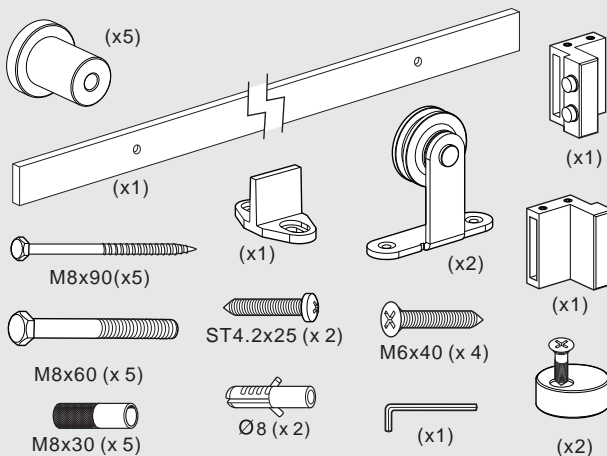

INSTALLATION INSTRUCTIONS

FOR KTA7BLACK78TMKIT, KTA7BROWN78TMKIT OR KTA7SS78TMKIT

Maximum weight per panel: 220 lbs (100 kg)

KrisTrack® A7 Series: Flat bar 78" (2000mm) & Topmount Hangers for Wood Doors

PARTS IN THE BOX

RECOMMENDED TOOLS

KrisTrack® A7 Series: Flat bar 78" (2000mm) & Topmount Hangers for Wood Doors

ALL DRAWINGS NO SCALE

Head Office & Manufacturing Centre - Vancouver, Canada

7470 Buller Avenue, Burnaby, B.C. V5J 4S5 Canada • info@theDSgroup.com