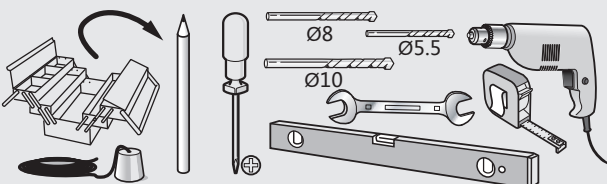

INSTALLATION INSTRUCTIONS

FOR KTA7BLACK78TMKIT, KTA7BROWN78TMKIT OR KTA7SS78TMKIT

Maximum weight per panel: 220 lbs (100 kg)

KrisTrack® A7 Series: Flat bar 78" (2000mm) & Topmount Hangers for Wood Doors

PARTS IN THE BOX

RECOMMENDED TOOLS

KrisTrack® A7 Series: Flat bar 78" (2000mm) & Topmount Hangers for Wood Doors

ALL DRAWINGS NO SCALE

Head Office & Manufacturing Centre - Vancouver, Canada

7470 Buller Avenue, Burnaby, B.C. V5J 4S5 Canada • info@theDSgroup.com