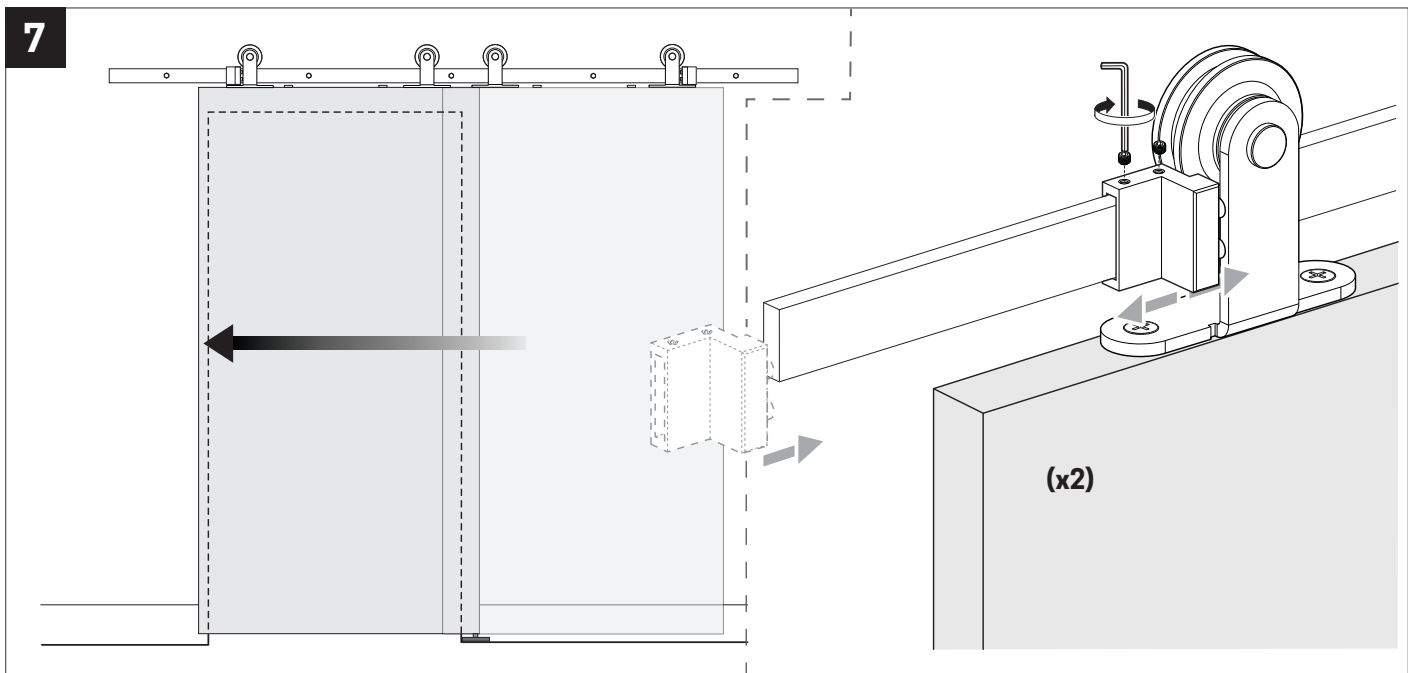

INSTALLATION INSTRUCTIONS

FOR KTA7BLACK78TMKIT, KTA7BROWN78TMKIT OR KTA7SS78TMKIT

Maximum weight per panel: 220 lbs (100 kg)

KrisTrack® A7 Series: Flat bar 78" (2000mm) & Topmount Hangers for Wood Doors

PARTS IN THE BOX

RECOMMENDED TOOLS

KrisTrack® A7 Series: Flat bar 78" (2000mm) & Topmount Hangers for Wood Doors

ALL DRAWINGS NO SCALE

Head Office & Manufacturing Centre - Vancouver, Canada

7470 Buller Avenue, Burnaby, B.C. V5J 4S5 Canada • info@theDSgroup.com