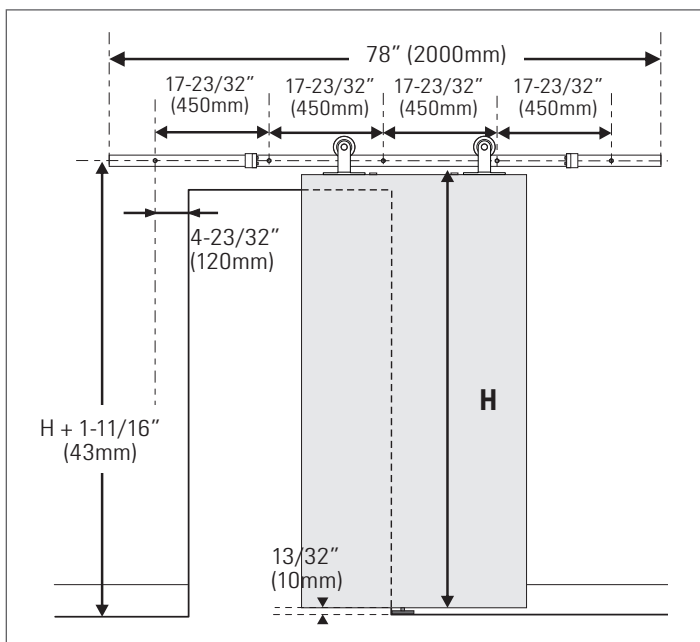

INSTALLATION INSTRUCTIONS

FOR KTA7BLACK78TMKIT, KTA7BROWN78TMKIT OR KTA7SS78TMKIT

Maximum weight per panel: 220 lbs (100 kg)

KrisTrack® A7 Series: Flat bar 78" (2000mm) & Topmount Hangers for Wood Doors

PARTS IN THE BOX

RECOMMENDED TOOLS

KrisTrack® A7 Series: Flat bar 78" (2000mm) & Topmount Hangers for Wood Doors

ALL DRAWINGS NO SCALE

Head Office & Manufacturing Centre - Vancouver, Canada

7470 Buller Avenue, Burnaby, B.C. V5J 4S5 Canada • info@theDSgroup.com