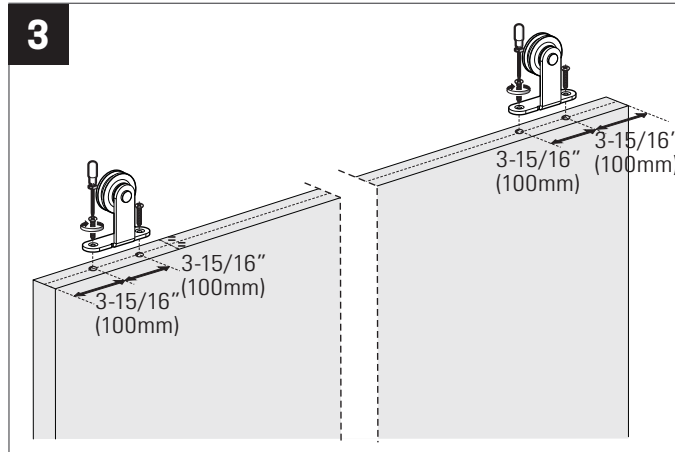

INSTALLATION INSTRUCTIONS

FOR KTA7BLACK78TMKIT, KTA7BROWN78TMKIT OR KTA7SS78TMKIT

Maximum weight per panel: 220 lbs (100 kg)

KrisTrack® A7 Series: Flat bar 78" (2000mm) & Topmount Hangers for Wood Doors

PARTS IN THE BOX

RECOMMENDED TOOLS

KrisTrack® A7 Series: Flat bar 78" (2000mm) & Topmount Hangers for Wood Doors

ALL DRAWINGS NO SCALE

Head Office & Manufacturing Centre - Vancouver, Canada

7470 Buller Avenue, Burnaby, B.C. V5J 4S5 Canada • info@theDSgroup.com