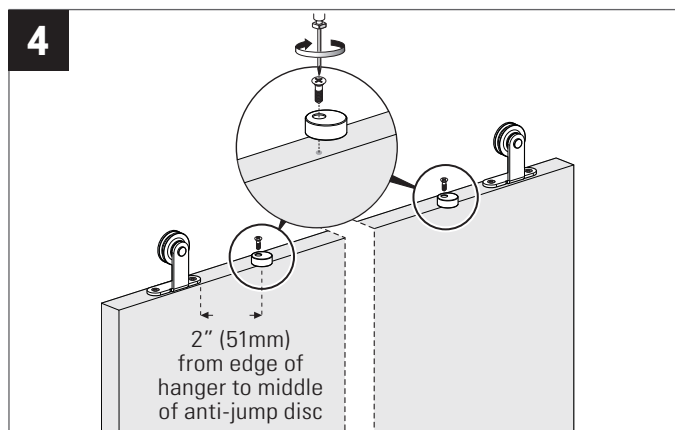

INSTALLATION INSTRUCTIONS

FOR KTA7BLACK78TMKIT, KTA7BROWN78TMKIT OR KTA7SS78TMKIT

Maximum weight per panel: 220 lbs (100 kg)

KrisTrack® A7 Series: Flat bar 78" (2000mm) & Topmount Hangers for Wood Doors

PARTS IN THE BOX

RECOMMENDED TOOLS

KrisTrack® A7 Series: Flat bar 78" (2000mm) & Topmount Hangers for Wood Doors

ALL DRAWINGS NO SCALE

Head Office & Manufacturing Centre - Vancouver, Canada

7470 Buller Avenue, Burnaby, B.C. V5J 4S5 Canada • info@theDSgroup.com