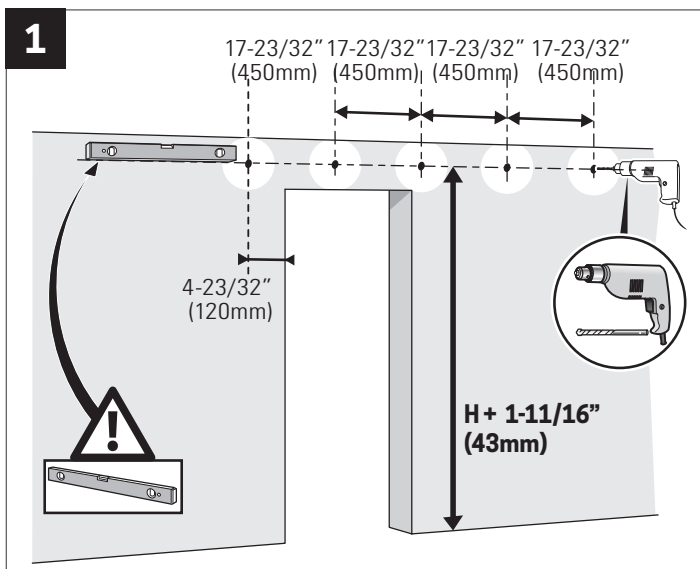

INSTALLATION INSTRUCTIONS

FOR KTA7BLACK78TMKIT, KTA7BROWN78TMKIT OR KTA7SS78TMKIT

Maximum weight per panel: 220 lbs (100 kg)

KrisTrack® A7 Series: Flat bar 78" (2000mm) & Topmount Hangers for Wood Doors

PARTS IN THE BOX

RECOMMENDED TOOLS

KrisTrack® A7 Series: Flat bar 78" (2000mm) & Topmount Hangers for Wood Doors

ALL DRAWINGS NO SCALE

Head Office & Manufacturing Centre - Vancouver, Canada

7470 Buller Avenue, Burnaby, B.C. V5J 4S5 Canada • info@theDSgroup.com