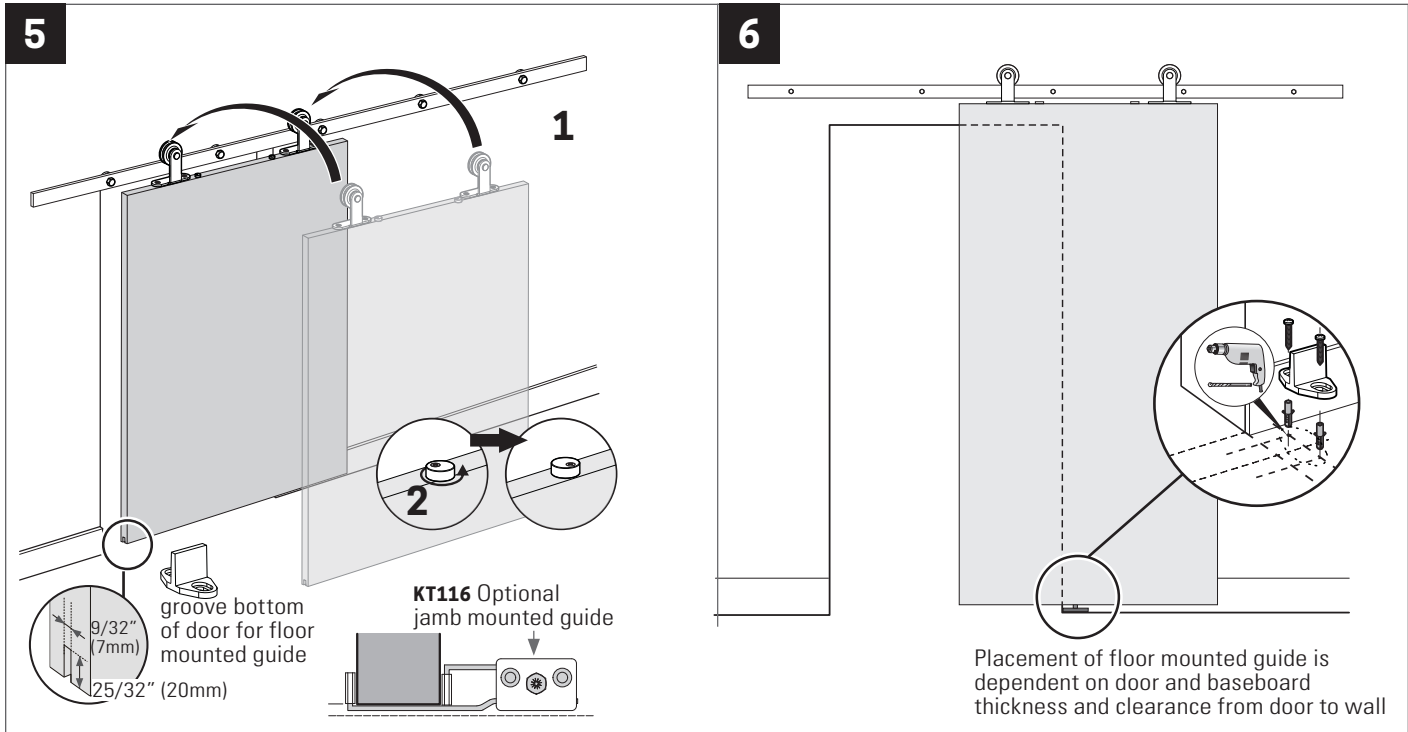

INSTALLATION INSTRUCTIONS

FOR KTA7BLACK78TMKIT, KTA7BROWN78TMKIT OR KTA7SS78TMKIT

Maximum weight per panel: 220 lbs (100 kg)

KrisTrack® A7 Series: Flat bar 78" (2000mm) & Topmount Hangers for Wood Doors

PARTS IN THE BOX

RECOMMENDED TOOLS

KrisTrack® A7 Series: Flat bar 78" (2000mm) & Topmount Hangers for Wood Doors

ALL DRAWINGS NO SCALE

Head Office & Manufacturing Centre - Vancouver, Canada

7470 Buller Avenue, Burnaby, B.C. V5J 4S5 Canada • info@theDSgroup.com