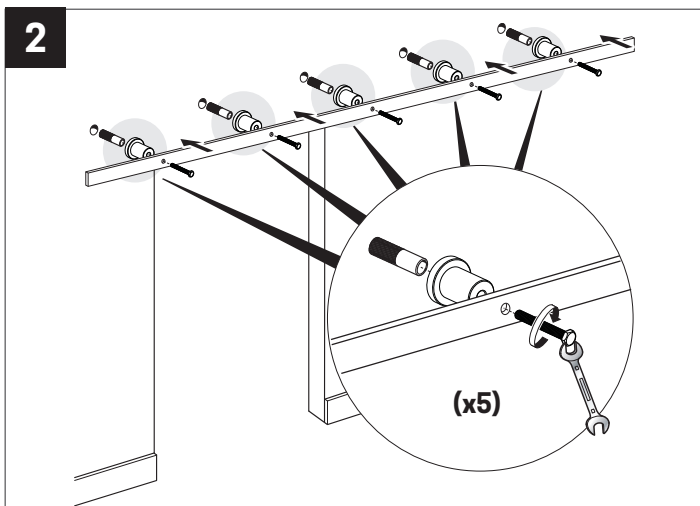

INSTALLATION INSTRUCTIONS

FOR KTA7BLACK78TMKIT, KTA7BROWN78TMKIT OR KTA7SS78TMKIT

Maximum weight per panel: 220 lbs (100 kg)

KrisTrack® A7 Series: Flat bar 78" (2000mm) & Topmount Hangers for Wood Doors

PARTS IN THE BOX

RECOMMENDED TOOLS

KrisTrack® A7 Series: Flat bar 78" (2000mm) & Topmount Hangers for Wood Doors

ALL DRAWINGS NO SCALE

Head Office & Manufacturing Centre - Vancouver, Canada

7470 Buller Avenue, Burnaby, B.C. V5J 4S5 Canada • info@theDSgroup.com