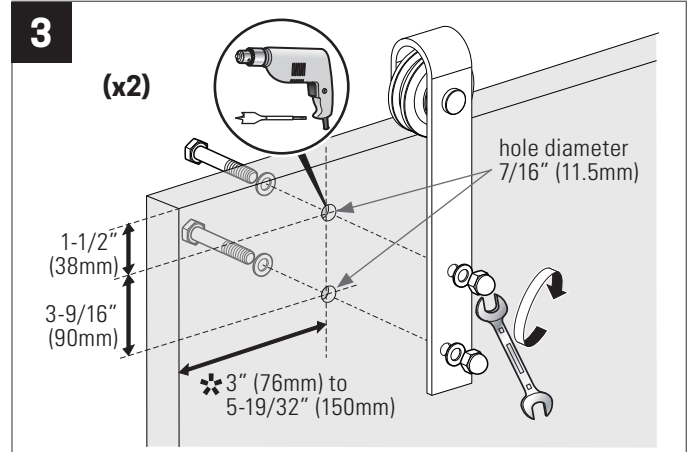

KrisTrack® A7 Series: Flat bar 98" (2500mm) & Facemount Hangers for Wood Doors

PARTS IN THE BOX

RECOMMENDED TOOLS

*Guideline measurement for all wood panel. For full lite glass door panel, mount hanger middle of door stile as shown.

KrisTrack® A7 Series: Flat bar 98" (2500mm) & Facemount Hangers for Wood Doors

ALL DRAWINGS NO SCALE

Head Office & Manufacturing Centre - Vancouver, Canada

7470 Buller Avenue, Burnaby, B.C. V5J 4S5 Canada • info@theDSgroup.com