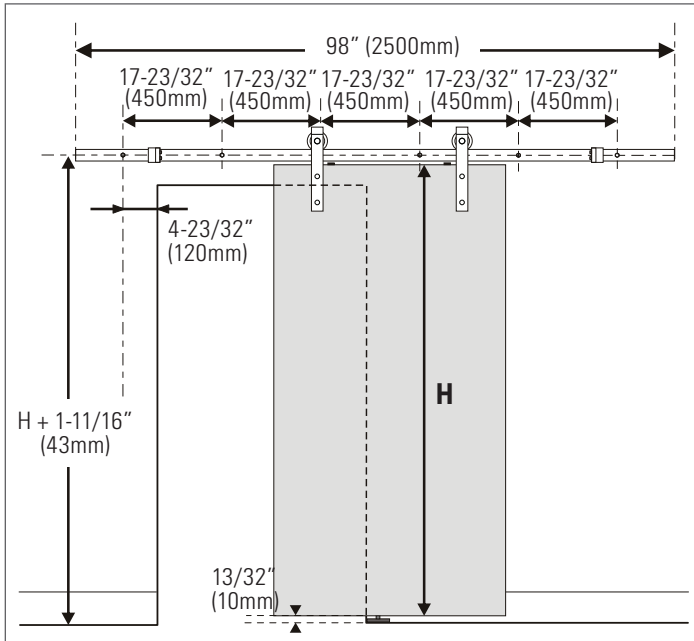

KrisTrack® A7 Series: Flat bar 98" (2500mm) & Facemount Hangers for Wood Doors

PARTS IN THE BOX

RECOMMENDED TOOLS

*Guideline measurement for all wood panel. For full lite glass door panel, mount hanger middle of door stile as shown.

KrisTrack® A7 Series: Flat bar 98" (2500mm) & Facemount Hangers for Wood Doors

ALL DRAWINGS NO SCALE

Head Office & Manufacturing Centre - Vancouver, Canada

7470 Buller Avenue, Burnaby, B.C. V5J 4S5 Canada • info@theDSgroup.com