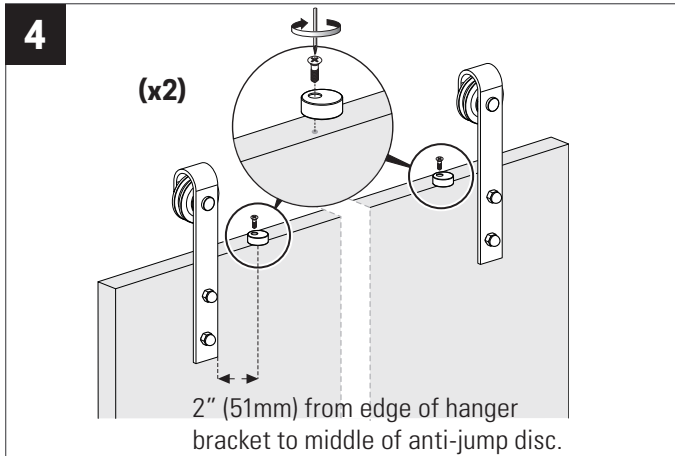

KrisTrack® A7 Series: Flat bar 98" (2500mm) & Facemount Hangers for Wood Doors

PARTS IN THE BOX

RECOMMENDED TOOLS

*Guideline measurement for all wood panel. For full lite glass door panel, mount hanger middle of door stile as shown.

KrisTrack® A7 Series: Flat bar 98" (2500mm) & Facemount Hangers for Wood Doors

ALL DRAWINGS NO SCALE

Head Office & Manufacturing Centre - Vancouver, Canada

7470 Buller Avenue, Burnaby, B.C. V5J 4S5 Canada • info@theDSgroup.com