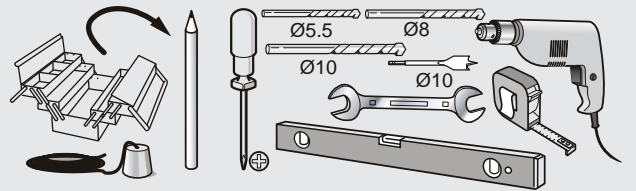

KrisTrack® A7 Series: Flat bar 98" (2500mm) & Facemount Hangers for Wood Doors

PARTS IN THE BOX

RECOMMENDED TOOLS

*Guideline measurement for all wood panel. For full lite glass door panel, mount hanger middle of door stile as shown.

KrisTrack® A7 Series: Flat bar 98" (2500mm) & Facemount Hangers for Wood Doors

ALL DRAWINGS NO SCALE

Head Office & Manufacturing Centre - Vancouver, Canada

7470 Buller Avenue, Burnaby, B.C. V5J 4S5 Canada • info@theDSgroup.com