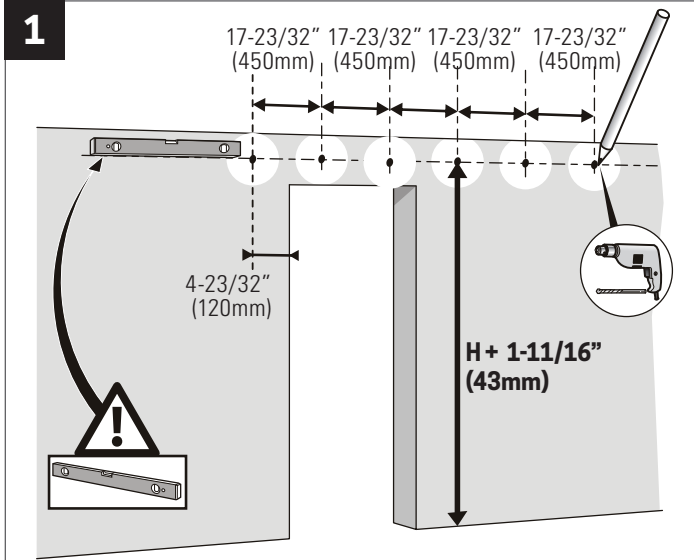

KrisTrack® A7 Series: Flat bar 98" (2500mm) & Facemount Hangers for Wood Doors

PARTS IN THE BOX

RECOMMENDED TOOLS

*Guideline measurement for all wood panel. For full lite glass door panel, mount hanger middle of door stile as shown.

KrisTrack® A7 Series: Flat bar 98" (2500mm) & Facemount Hangers for Wood Doors

ALL DRAWINGS NO SCALE

Head Office & Manufacturing Centre - Vancouver, Canada

7470 Buller Avenue, Burnaby, B.C. V5J 4S5 Canada • info@theDSgroup.com