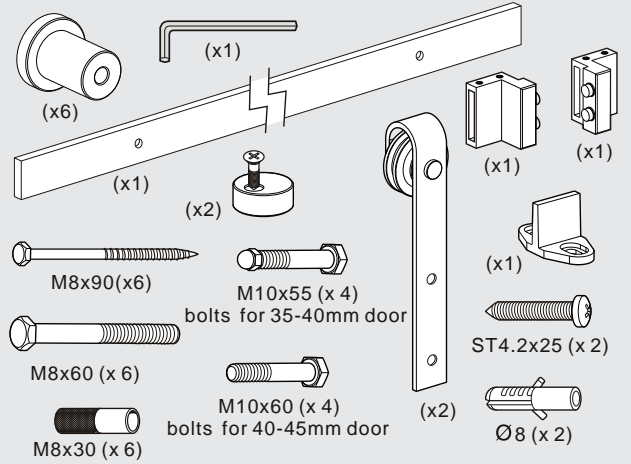

KrisTrack® A7 Series: Flat bar 98" (2500mm) & Facemount Hangers for Wood Doors

PARTS IN THE BOX

RECOMMENDED TOOLS

*Guideline measurement for all wood panel. For full lite glass door panel, mount hanger middle of door stile as shown.

KrisTrack® A7 Series: Flat bar 98" (2500mm) & Facemount Hangers for Wood Doors

ALL DRAWINGS NO SCALE

Head Office & Manufacturing Centre - Vancouver, Canada

7470 Buller Avenue, Burnaby, B.C. V5J 4S5 Canada • info@theDSgroup.com