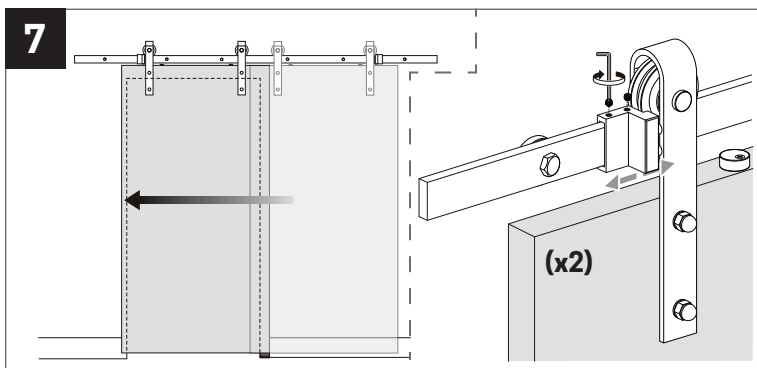

KrisTrack® A7 Series: Flat bar 98" (2500mm) & Facemount Hangers for Wood Doors

PARTS IN THE BOX

RECOMMENDED TOOLS

*Guideline measurement for all wood panel. For full lite glass door panel, mount hanger middle of door stile as shown.

KrisTrack® A7 Series: Flat bar 98" (2500mm) & Facemount Hangers for Wood Doors

ALL DRAWINGS NO SCALE

Head Office & Manufacturing Centre - Vancouver, Canada

7470 Buller Avenue, Burnaby, B.C. V5J 4S5 Canada • info@theDSgroup.com