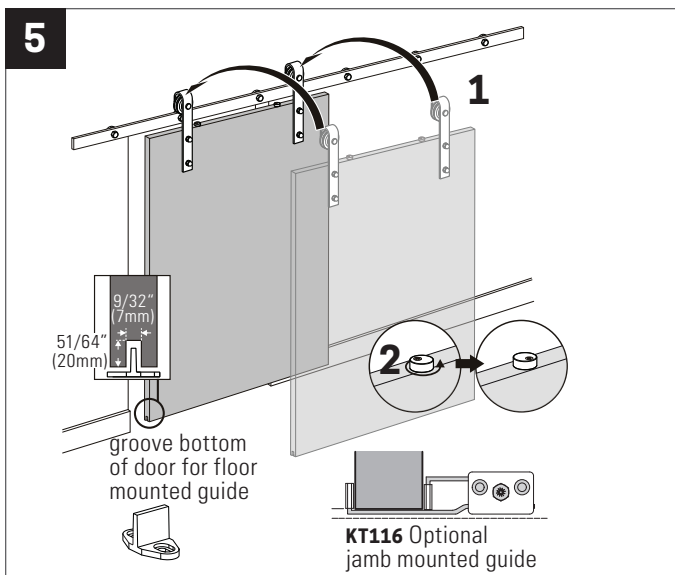

KrisTrack® A7 Series: Flat bar 98" (2500mm) & Facemount Hangers for Wood Doors

PARTS IN THE BOX

RECOMMENDED TOOLS

*Guideline measurement for all wood panel. For full lite glass door panel, mount hanger middle of door stile as shown.

KrisTrack® A7 Series: Flat bar 98" (2500mm) & Facemount Hangers for Wood Doors

ALL DRAWINGS NO SCALE

Head Office & Manufacturing Centre - Vancouver, Canada

7470 Buller Avenue, Burnaby, B.C. V5J 4S5 Canada • info@theDSgroup.com