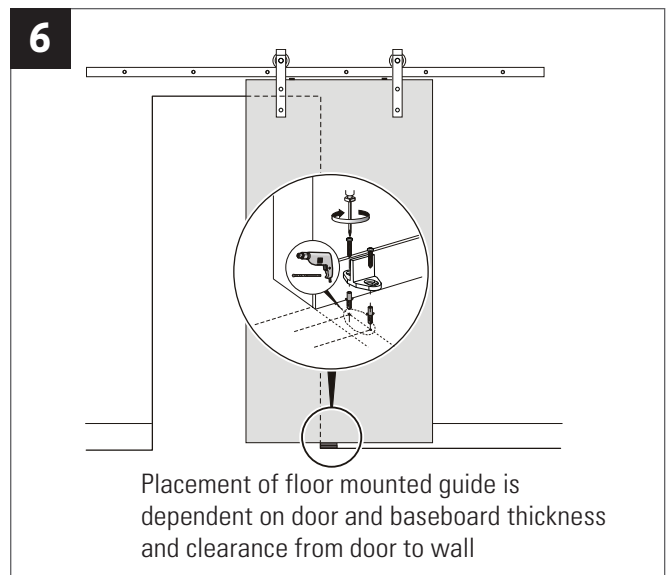

KrisTrack® A7 Series: Flat bar 98" (2500mm) & Facemount Hangers for Wood Doors

PARTS IN THE BOX

RECOMMENDED TOOLS

*Guideline measurement for all wood panel. For full lite glass door panel, mount hanger middle of door stile as shown.

KrisTrack® A7 Series: Flat bar 98" (2500mm) & Facemount Hangers for Wood Doors

ALL DRAWINGS NO SCALE

Head Office & Manufacturing Centre - Vancouver, Canada

7470 Buller Avenue, Burnaby, B.C. V5J 4S5 Canada • info@theDSgroup.com