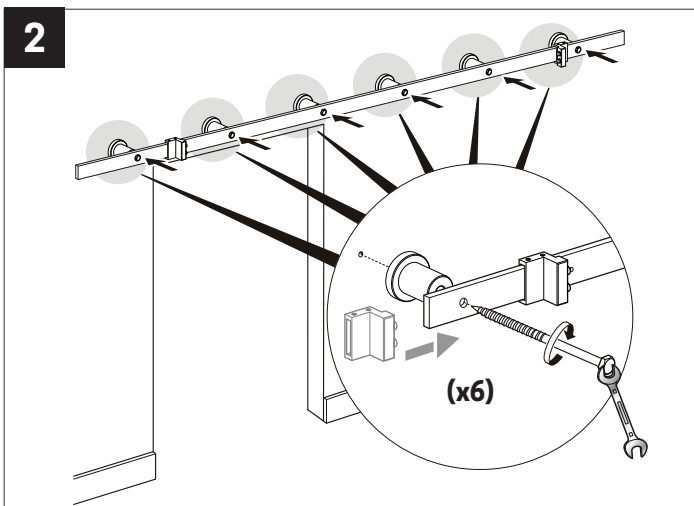

KrisTrack® A7 Series: Flat bar 98" (2500mm) & Facemount Hangers for Wood Doors

PARTS IN THE BOX

RECOMMENDED TOOLS

*Guideline measurement for all wood panel. For full lite glass door panel, mount hanger middle of door stile as shown.

KrisTrack® A7 Series: Flat bar 98" (2500mm) & Facemount Hangers for Wood Doors

ALL DRAWINGS NO SCALE

Head Office & Manufacturing Centre - Vancouver, Canada

7470 Buller Avenue, Burnaby, B.C. V5J 4S5 Canada • info@theDSgroup.com