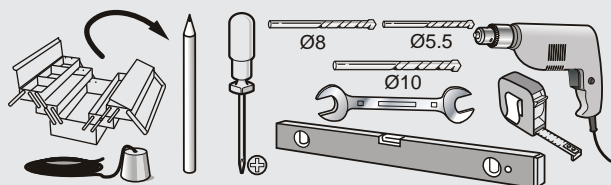

KrisTrack® A7 Series: Flat bar 98" (2500mm) & Topmount Hangers for Wood Doors

PARTS IN THE BOX

RECOMMENDED TOOLS

NO SCALE

Head Office & Manufacturing Centre - Vancouver, Canada

7470 Buller Avenue, Burnaby, B.C. V5J 4S5 Canada • info@theDSgroup.com