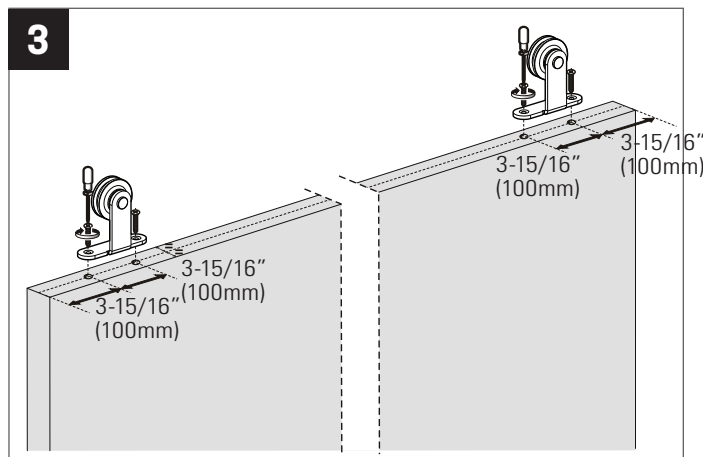

KrisTrack® A7 Series: Flat bar 98" (2500mm) & Topmount Hangers for Wood Doors

PARTS IN THE BOX

RECOMMENDED TOOLS

NO SCALE

Head Office & Manufacturing Centre - Vancouver, Canada

7470 Buller Avenue, Burnaby, B.C. V5J 4S5 Canada • info@theDSgroup.com