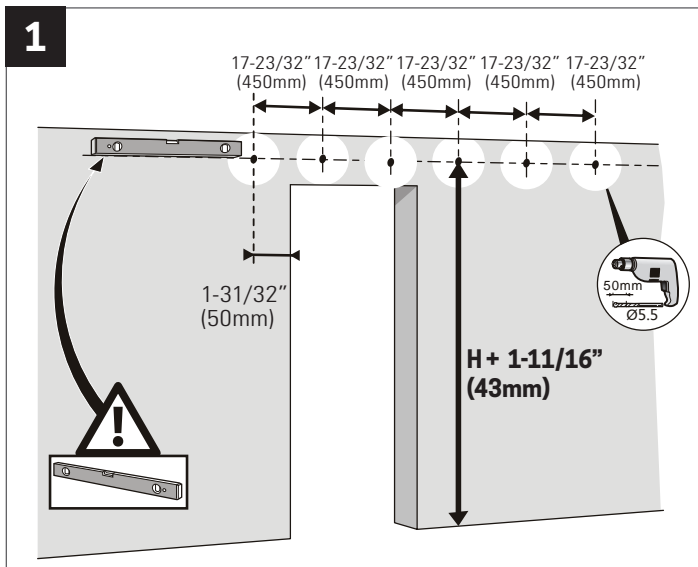

KrisTrack® A7 Series: Flat bar 98" (2500mm) & Topmount Hangers for Wood Doors

PARTS IN THE BOX

RECOMMENDED TOOLS

NO SCALE

Head Office & Manufacturing Centre - Vancouver, Canada

7470 Buller Avenue, Burnaby, B.C. V5J 4S5 Canada • info@theDSgroup.com