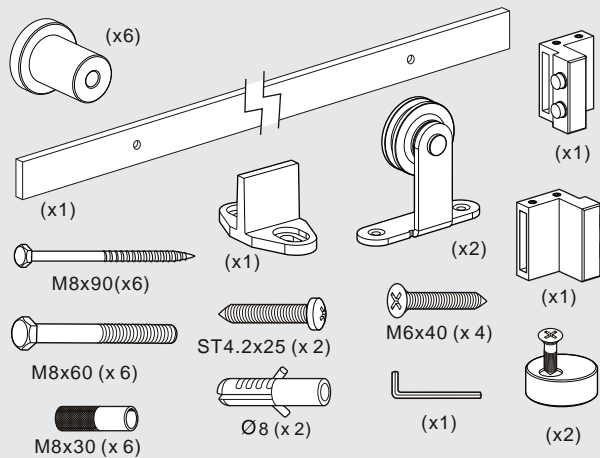

KrisTrack® A7 Series: Flat bar 98" (2500mm) & Topmount Hangers for Wood Doors

PARTS IN THE BOX

RECOMMENDED TOOLS

NO SCALE

Head Office & Manufacturing Centre - Vancouver, Canada

7470 Buller Avenue, Burnaby, B.C. V5J 4S5 Canada • info@theDSgroup.com