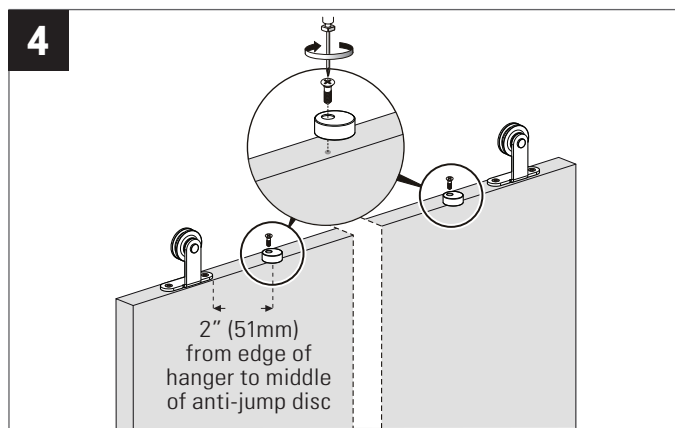

KrisTrack® A7 Series: Flat bar 98" (2500mm) & Topmount Hangers for Wood Doors

PARTS IN THE BOX

RECOMMENDED TOOLS

NO SCALE

Head Office & Manufacturing Centre - Vancouver, Canada

7470 Buller Avenue, Burnaby, B.C. V5J 4S5 Canada • info@theDSgroup.com