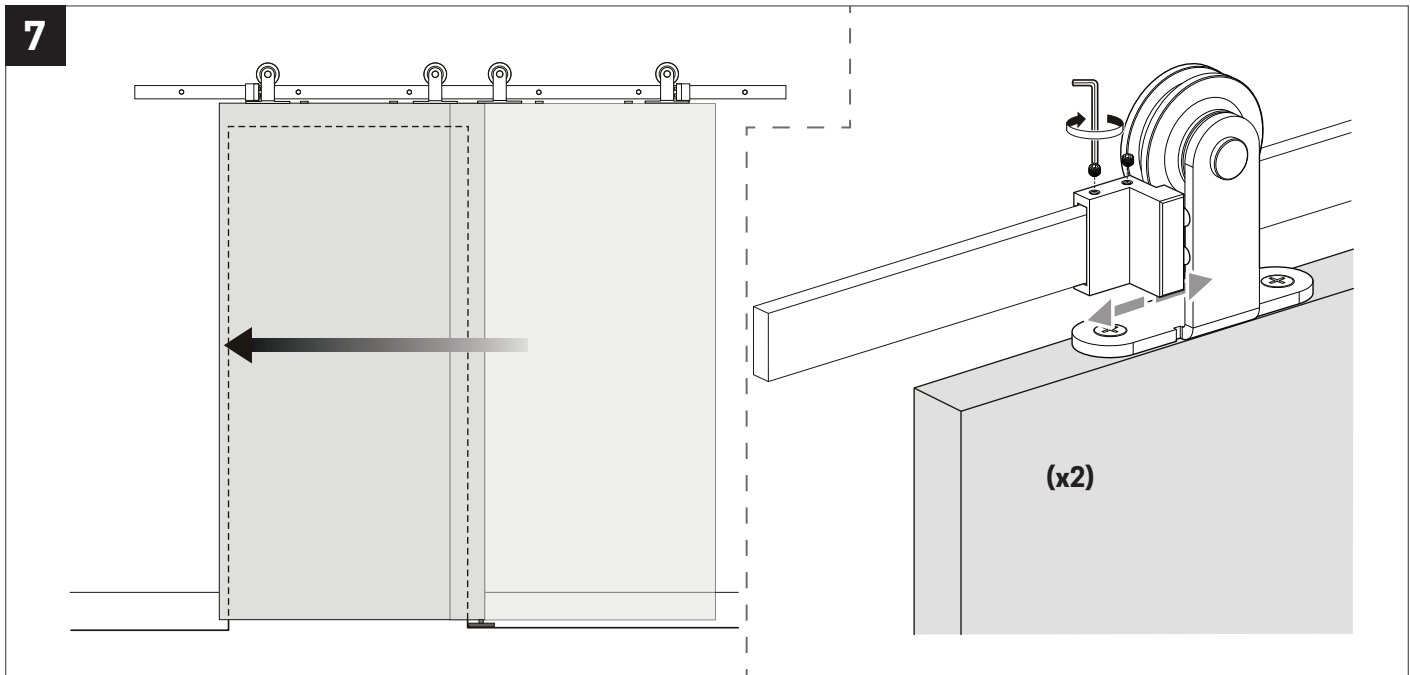

KrisTrack® A7 Series: Flat bar 98" (2500mm) & Topmount Hangers for Wood Doors

PARTS IN THE BOX

RECOMMENDED TOOLS

NO SCALE

Head Office & Manufacturing Centre - Vancouver, Canada

7470 Buller Avenue, Burnaby, B.C. V5J 4S5 Canada • info@theDSgroup.com