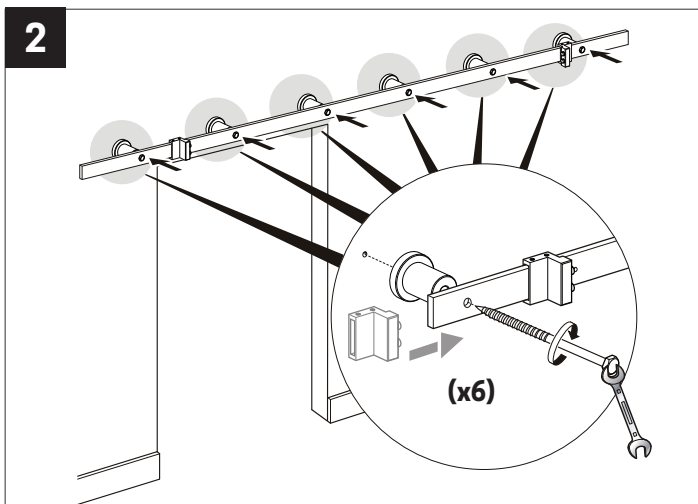

KrisTrack® A7 Series: Flat bar 98" (2500mm) & Topmount Hangers for Wood Doors

PARTS IN THE BOX

RECOMMENDED TOOLS

NO SCALE

Head Office & Manufacturing Centre - Vancouver, Canada

7470 Buller Avenue, Burnaby, B.C. V5J 4S5 Canada • info@theDSgroup.com