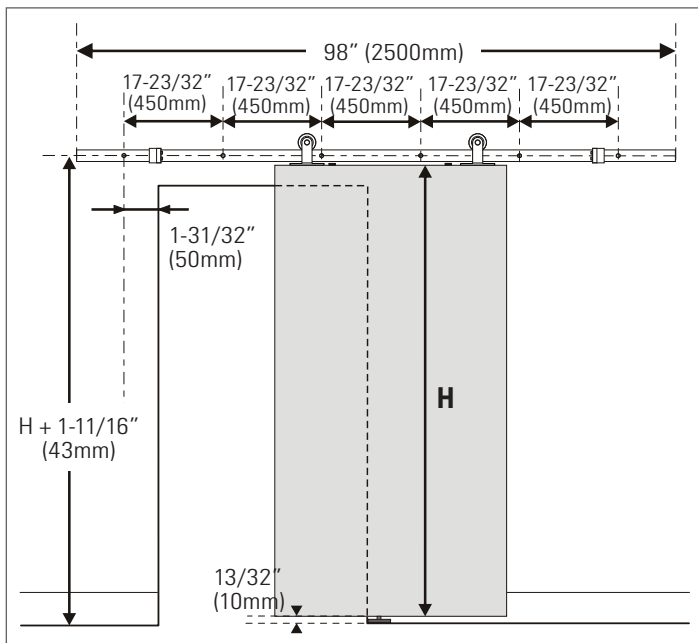

KrisTrack® A7 Series: Flat bar 98" (2500mm) & Topmount Hangers for Wood Doors

PARTS IN THE BOX

RECOMMENDED TOOLS

NO SCALE

Head Office & Manufacturing Centre - Vancouver, Canada

7470 Buller Avenue, Burnaby, B.C. V5J 4S5 Canada • info@theDSgroup.com