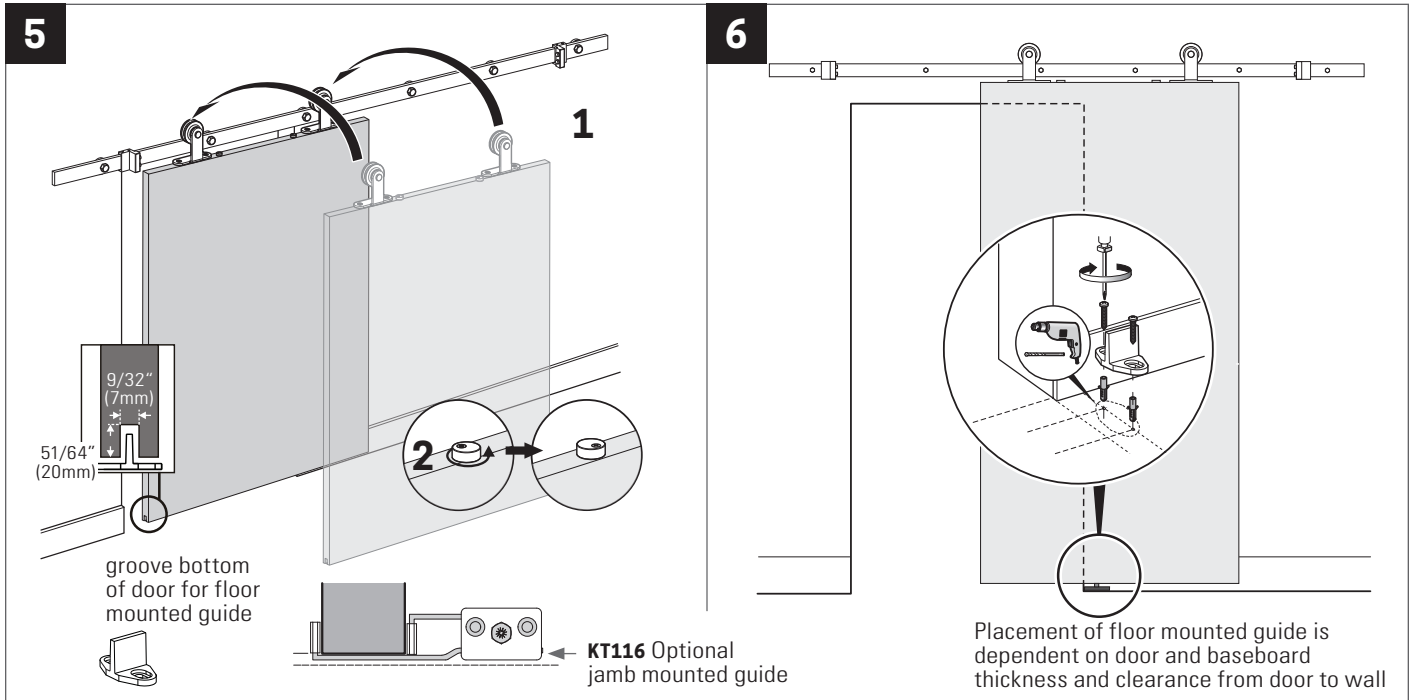

KrisTrack® A7 Series: Flat bar 98" (2500mm) & Topmount Hangers for Wood Doors

PARTS IN THE BOX

RECOMMENDED TOOLS

NO SCALE

Head Office & Manufacturing Centre - Vancouver, Canada

7470 Buller Avenue, Burnaby, B.C. V5J 4S5 Canada • info@theDSgroup.com