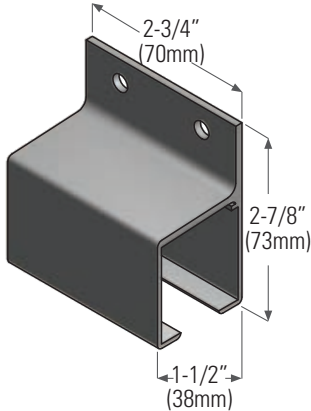

Hardware & Accessories

Brackets

KT142 wallmount bracket (metal) for KT41 series track

KT147 hanger adapter bracket (metal), face mounted on door, for KT41HANGER

KT151 hanger adapter bracket (metal), face-mounted on door, for KT35HANGER, KT38HANGER & KT40HANGER

KT146 Wall-mount bracket (metal) for KT40 Series track