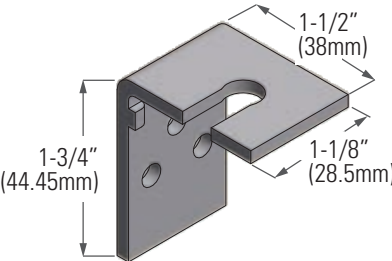

Hardware & Accessories

Brackets

KT142 wallmount bracket (metal) for KT41 series track

KT147 hanger adapter bracket (metal), face mounted on door, for KT41HANGER

KT151 hanger adapter bracket (metal), face-mounted on door, for KT35HANGER, KT38HANGER & KT40HANGER

KT146 Wall-mount bracket (metal) for KT40 Series track