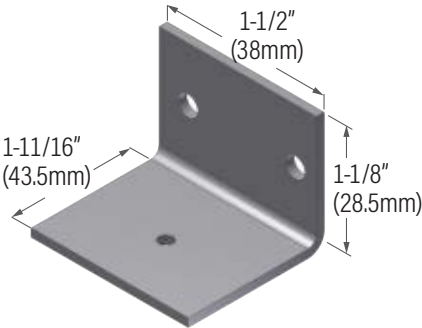

Hardware & Accessories

Brackets

KT142 wallmount bracket (metal) for KT41 series track

KT147 hanger adapter bracket (metal), face mounted on door, for KT41HANGER

KT151 hanger adapter bracket (metal), face-mounted on door, for KT35HANGER, KT38HANGER & KT40HANGER

KT146 Wall-mount bracket (metal) for KT40 Series track