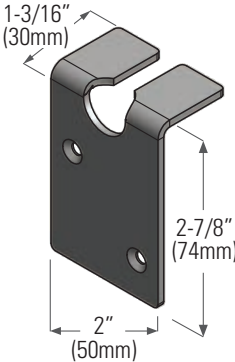

Hardware & Accessories

Brackets

KT142 wallmount bracket (metal) for KT41 series track

KT147 hanger adapter bracket (metal), face mounted on door, for KT41HANGER

KT151 hanger adapter bracket (metal), face-mounted on door, for KT35HANGER, KT38HANGER & KT40HANGER

KT146 Wall-mount bracket (metal) for KT40 Series track