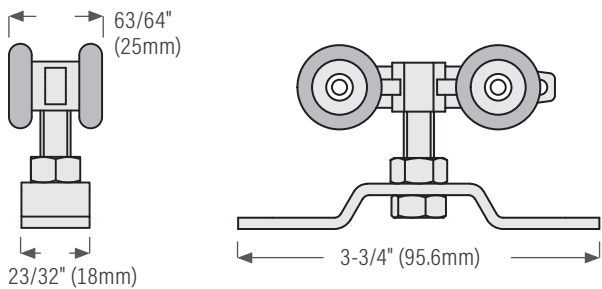

Hanger for Sliding Nets, Curtains, etc.

KT40TRACK

KT31HANGER for KT31 for overhead curtain system. Max door weight: 33 lbs (15 kg) = 1 hanger

Hardware & Accessories: Hangers

Hanger for Bifold Doors

KT40TRACK

2 leaves = 1 door

KT15HANGER for KT15 bifold system. Max door weight: 120 lbs (55 kg) per bifold door (2 leaves)

Hanger for Sliding Door (Single, Bipass, Triple)

KT40TRACK

KT50TRACK for bypass

KT35HANGER for KT40 & KT50 sliding door track. Max door weight: 100 lbs (45 kg) = 2 hangers

Hanger for Sliding Door (Single, Bipass, Triple)

KT40TRACK

KT50TRACK for bypass

KT38HANGER For KT40 & KT50 sliding door track. Max door weight: 132 lbs (60 kg) = 2 hangers

Hanger for Sliding Doors (Single, Bipass, Triple)