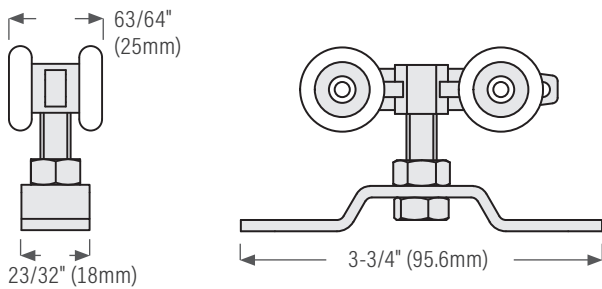

nylon wheel, ball bearing

KT34TRACK

KT34OFFSETH Hanger (offset) for KT32 sliding door track (bypass). Max door weight: 60 lbs (27 kg) = 2 hangers

Hanger for Sliding Doors (Bypass) **DISCONTINUED**

KT42TRACK

KT42FLATH for KT42 sliding door track (bypass). Max door weight: 60 lbs (27 kg) = 2 hangers

Hanger for Sliding Doors (Bypass) **DISCONTINUED**

KT42TRACK

KT44OFFSETH for KT42 sliding door track (bypass). Max door weight: 60 lbs (27 kg) = 2 hangers

Hanger for Sliding Nets, Curtains, etc.

KT40TRACK

KT31HANGER for KT31 for overhead curtain system. Max door weight: 33 lbs (15 kg) = 1 hanger

Hardware & Accessories: Hangers

Hanger for Bifold Doors

KT40TRACK

2 leaves = 1 door

KT15HANGER for KT15 bifold system. Max door weight: 120 lbs (55 kg) per bifold door (2 leaves)

Hanger for Sliding Door (Single, Bipass, Triple)

KT40TRACK

KT50TRACK for bypass

KT35HANGER for KT40 & KT50 sliding door track. Max door weight: 100 lbs (45 kg) = 2 hangers