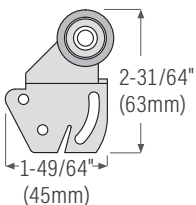

Hardware & Accessories: Hangers

Hanger for Sliding Doors (Bypass)

nylon wheel, ball bearing

KT34TRACK

KT34FLATH Hanger for KT32 sliding door track (bypass). Max door weight: 60 lbs (27 kg) = 2 hangers

Hanger for Sliding Doors (Bypass)

nylon wheel, ball bearing

KT34TRACK

KT34OFFSETH Hanger (offset) for KT32 sliding door track (bypass). Max door weight: 60 lbs (27 kg) = 2 hangers

Hanger for Sliding Doors (Bypass) **DISCONTINUED**

KT42TRACK

KT42FLATH for KT42 sliding door track (bypass). Max door weight: 60 lbs (27 kg) = 2 hangers

Hanger for Sliding Doors (Bypass) **DISCONTINUED**

KT42TRACK

KT44OFFSETH for KT42 sliding door track (bypass). Max door weight: 60 lbs (27 kg) = 2 hangers