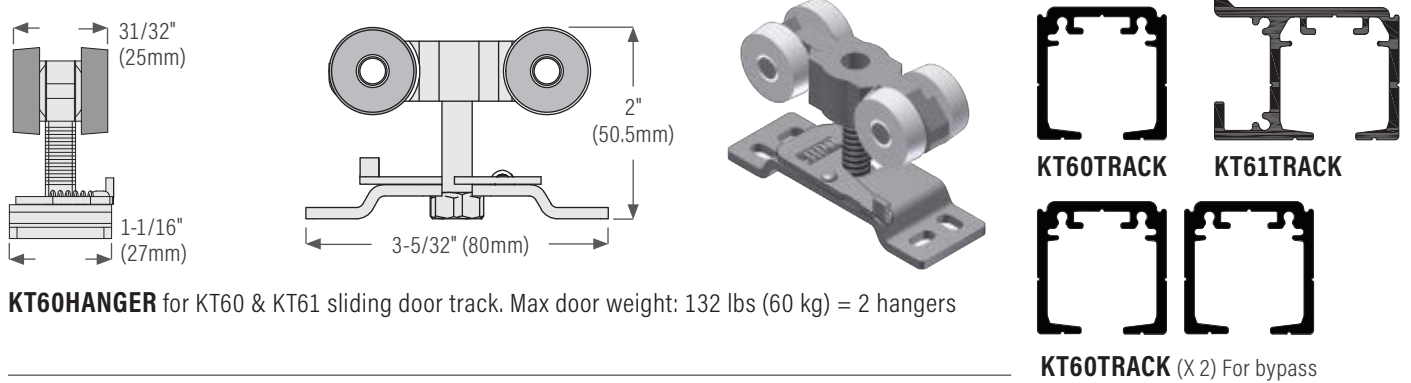

Hanger for Sliding Doors

KT60HANGER for KT60 & KT61 sliding door track. Max door weight: 132 lbs (60 kg) = 2 hangers