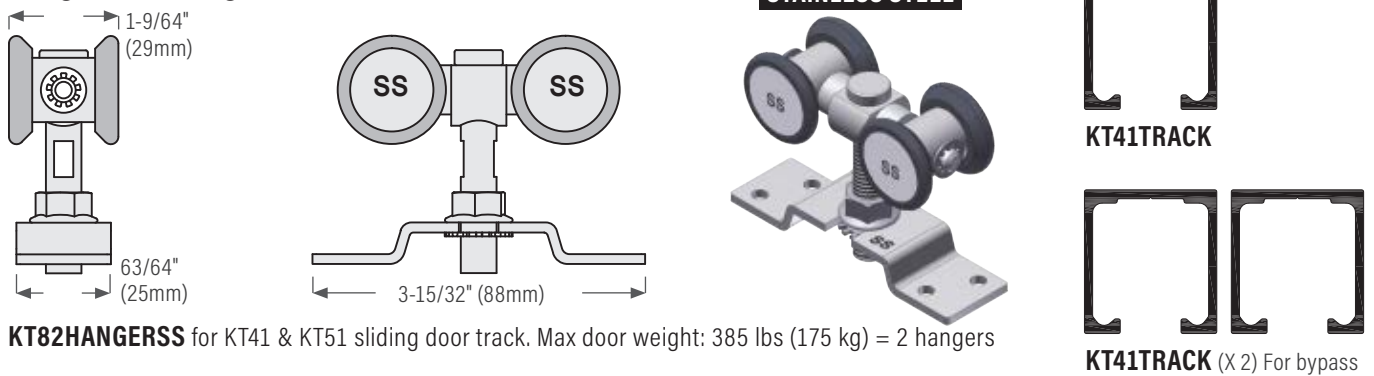

Hanger for Sliding Door (Single, Bipass, Triple)

KT40TRACK

KT50TRACK for bypass

KT38HANGER For KT40 & KT50 sliding door track. Max door weight: 132 lbs (60 kg) = 2 hangers

Hanger for Sliding Doors (Single, Bipass, Triple)

KT40TRACK

KT50TRACK for bypass

KT40HANGER for KT40 & KT50 sliding door track. Max door weight: 220 lbs (100 kg) = 2 hangers

Hardware & Accessories: Hangers

Hanger for Sliding Doors (Single, Bypass, Triple)

KT41HANGER for KT41 & KT51 sliding door track. Max door weight: 385 lbs (175 kg) = 2 hangers

Hanger for Sliding Doors

KT82HANGERSS for KT41 & KT51 sliding door track. Max door weight: 385 lbs (175 kg) = 2 hangers