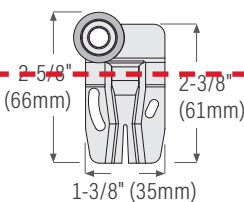

Hardware & Accessories: Hangers

Hanger for Sliding Doors (Bypass)

nylon wheel, ball bearing

KT34TRACK

KT34FLATH Hanger for KT32 sliding door track (bypass). Max door weight: 60 lbs (27 kg) = 2 hangers

Hanger for Sliding Doors (Bypass)

nylon wheel, ball bearing

KT34TRACK

KT34OFFSETH Hanger (offset) for KT32 sliding door track (bypass). Max door weight: 60 lbs (27 kg) = 2 hangers

Hanger for Sliding Doors (Bypass) **DISCONTINUED**

KT42TRACK

KT42FLATH for KT42 sliding door track (bypass). Max door weight: 60 lbs (27 kg) = 2 hangers

Hanger for Sliding Doors (Bypass) **DISCONTINUED**

KT42TRACK

KT44OFFSETH for KT42 sliding door track (bypass). Max door weight: 60 lbs (27 kg) = 2 hangers