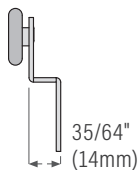

Hardware & Accessories: Hangers

Hanger for Sliding Doors (Bypass)

nylon wheel, ball bearing

KT34TRACK

KT34FLATH Hanger for KT32 sliding door track (bypass). Max door weight: 60 lbs (27 kg) = 2 hangers

Hanger for Sliding Doors (Bypass)

nylon wheel, ball bearing

KT34TRACK

KT34OFFSETH Hanger (offset) for KT32 sliding door track (bypass). Max door weight: 60 lbs (27 kg) = 2 hangers

Hanger for Sliding Doors (Bypass) **DISCONTINUED**

KT42TRACK