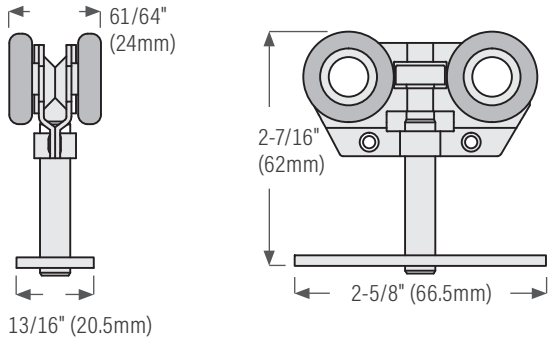

nylon wheel, ball bearing

KT34TRACK

KT34OFFSETH Hanger (offset) for KT32 sliding door track (bypass). Max door weight: 60 lbs (27 kg) = 2 hangers

Hanger for Sliding Doors (Bypass) **DISCONTINUED**

KT42TRACK

KT42FLATH for KT42 sliding door track (bypass). Max door weight: 60 lbs (27 kg) = 2 hangers

Hanger for Sliding Doors (Bypass) **DISCONTINUED**

KT42TRACK

KT44OFFSETH for KT42 sliding door track (bypass). Max door weight: 60 lbs (27 kg) = 2 hangers

Hanger for Sliding Nets, Curtains, etc.

KT40TRACK

KT31HANGER for KT31 for overhead curtain system. Max door weight: 33 lbs (15 kg) = 1 hanger

Hardware & Accessories: Hangers

Hanger for Bifold Doors

KT40TRACK

2 leaves = 1 door

KT15HANGER for KT15 bifold system. Max door weight: 120 lbs (55 kg) per bifold door (2 leaves)

Hanger for Sliding Door (Single, Bipass, Triple)

KT40TRACK

KT50TRACK for bypass

KT35HANGER for KT40 & KT50 sliding door track. Max door weight: 100 lbs (45 kg) = 2 hangers