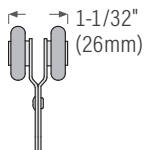

Hanger for Sliding Nets, Curtains, etc.

KT40TRACK

KT31HANGER for KT31 for overhead curtain system. Max door weight: 33 lbs (15 kg) = 1 hanger