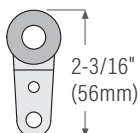

Hanger for Sliding Nets, Curtains, etc.

KT40TRACK

KT31HANGER for KT31 for overhead curtain system. Max door weight: 33 lbs (15 kg) = 1 hanger