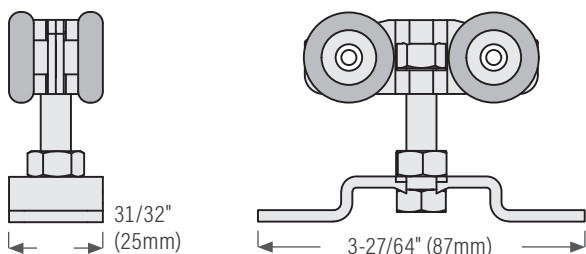

2 leaves = 1 door

KT15HANGER for KT15 bifold system. Max door weight: 120 lbs (55 kg) per bifold door (2 leaves)

Hanger for Sliding Door (Single, Bipass, Triple)

KT40TRACK

KT50TRACK for bypass

KT35HANGER for KT40 & KT50 sliding door track. Max door weight: 100 lbs (45 kg) = 2 hangers

Hanger for Sliding Door (Single, Bipass, Triple)

KT40TRACK

KT50TRACK for bypass

KT38HANGER For KT40 & KT50 sliding door track. Max door weight: 132 lbs (60 kg) = 2 hangers

Hanger for Sliding Doors (Single, Bipass, Triple)

KT40TRACK

KT50TRACK for bypass

KT40HANGER for KT40 & KT50 sliding door track. Max door weight: 220 lbs (100 kg) = 2 hangers

Hardware & Accessories: Hangers

Hanger for Sliding Doors (Single, Bypass, Triple)