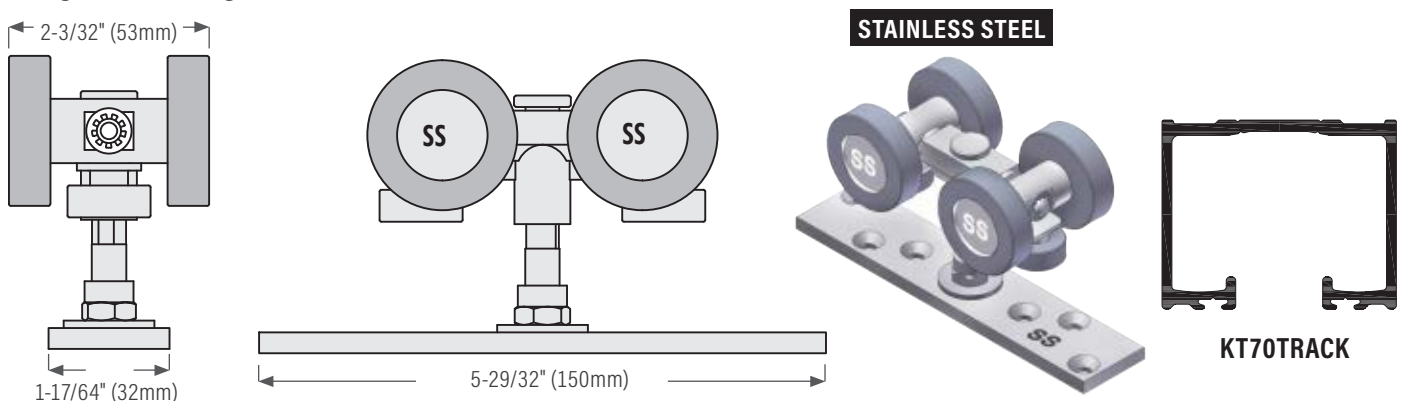

Hanger for Sliding Doors

KT70HANGERSS for KT70 sliding door track. Max door weight: 650 lbs (300 kg) = 2 hangers