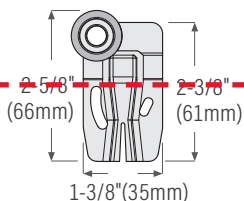

Hardware & Accessories: Hangers

Hanger for Sliding Doors (Bypass)

nylon wheel, ball bearing

KT34TRACK

KT34FLATH Hanger for KT32 sliding door track (bypass). Max door weight: 60 lbs (27 kg) = 2 hangers

Hanger for Sliding Doors (Bypass)

nylon wheel, ball bearing

KT34TRACK

KT34OFFSETH Hanger (offset) for KT32 sliding door track (bypass). Max door weight: 60 lbs (27 kg) = 2 hangers

Hanger for Sliding Doors (Bypass) **DISCONTINUED**

KT42TRACK

KT42FLATH for KT42 sliding door track (bypass). Max door weight: 60 lbs (27 kg) = 2 hangers

Hanger for Sliding Doors (Bypass) **DISCONTINUED**

KT42TRACK

KT44OFFSETH for KT42 sliding door track (bypass). Max door weight: 60 lbs (27 kg) = 2 hangers