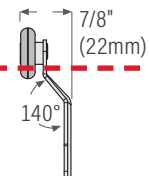

Hardware & Accessories: Hangers

Hanger for Sliding Doors (Bypass)

nylon wheel, ball bearing

KT34TRACK

KT34FLATH Hanger for KT32 sliding door track (bypass). Max door weight: 60 lbs (27 kg) = 2 hangers

Hanger for Sliding Doors (Bypass)

nylon wheel, ball bearing

KT34TRACK

KT34OFFSETH Hanger (offset) for KT32 sliding door track (bypass). Max door weight: 60 lbs (27 kg) = 2 hangers

Hanger for Sliding Doors (Bypass) **DISCONTINUED**

KT42TRACK

KT42FLATH for KT42 sliding door track (bypass). Max door weight: 60 lbs (27 kg) = 2 hangers

Hanger for Sliding Doors (Bypass) **DISCONTINUED**

KT42TRACK

KT44OFFSETH for KT42 sliding door track (bypass). Max door weight: 60 lbs (27 kg) = 2 hangers