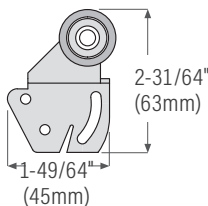

Hardware & Accessories: Hangers

Hanger for Sliding Doors (Bypass)

nylon wheel, ball bearing

KT34TRACK

KT34FLATH Hanger for KT32 sliding door track (bypass). Max door weight: 60 lbs (27 kg) = 2 hangers

Hanger for Sliding Doors (Bypass)

nylon wheel, ball bearing

KT34TRACK

KT34OFFSETH Hanger (offset) for KT32 sliding door track (bypass). Max door weight: 60 lbs (27 kg) = 2 hangers

Hanger for Sliding Doors (Bypass) **DISCONTINUED**

KT42TRACK

KT42FLATH for KT42 sliding door track (bypass). Max door weight: 60 lbs (27 kg) = 2 hangers

Hanger for Sliding Doors (Bypass) **DISCONTINUED**

KT42TRACK

KT44OFFSETH for KT42 sliding door track (bypass). Max door weight: 60 lbs (27 kg) = 2 hangers