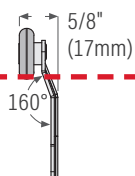

Hardware & Accessories: Hangers

Hanger for Sliding Doors (Bypass)

nylon wheel, ball bearing

KT34TRACK

KT34FLATH Hanger for KT32 sliding door track (bypass). Max door weight: 60 lbs (27 kg) = 2 hangers

Hanger for Sliding Doors (Bypass)

nylon wheel, ball bearing

KT34TRACK

KT34OFFSETH Hanger (offset) for KT32 sliding door track (bypass). Max door weight: 60 lbs (27 kg) = 2 hangers

Hanger for Sliding Doors (Bypass) **DISCONTINUED**

KT42TRACK

KT42FLATH for KT42 sliding door track (bypass). Max door weight: 60 lbs (27 kg) = 2 hangers

Hanger for Sliding Doors (Bypass) **DISCONTINUED**

KT42TRACK

KT44OFFSETH for KT42 sliding door track (bypass). Max door weight: 60 lbs (27 kg) = 2 hangers