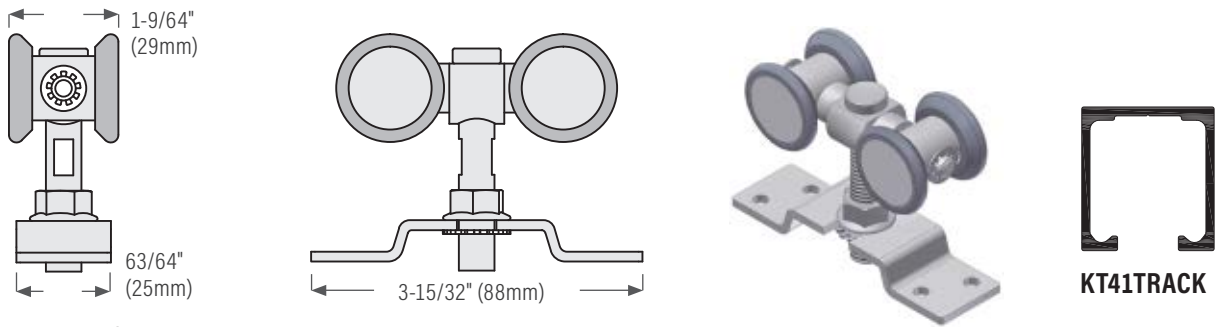

KT40TRACK

KT50TRACK for bypass

KT40HANGER for KT40 & KT50 sliding door track. Max door weight: 220 lbs (100 kg) = 2 hangers

Hardware & Accessories: Hangers

Hanger for Sliding Doors (Single, Bypass, Triple)