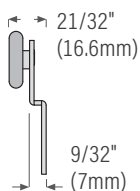

Hardware & Accessories: Hangers

Hanger for Sliding Doors (Bypass)

nylon wheel, ball bearing

KT34TRACK

KT34FLATH Hanger for KT32 sliding door track (bypass). Max door weight: 60 lbs (27 kg) = 2 hangers

Hanger for Sliding Doors (Bypass)

nylon wheel, ball bearing

KT34TRACK

KT34OFFSETH Hanger (offset) for KT32 sliding door track (bypass). Max door weight: 60 lbs (27 kg) = 2 hangers

Hanger for Sliding Doors (Bypass) **DISCONTINUED**

KT42TRACK

KT42FLATH for KT42 sliding door track (bypass). Max door weight: 60 lbs (27 kg) = 2 hangers

Hanger for Sliding Doors (Bypass) **DISCONTINUED**

KT42TRACK

KT44OFFSETH for KT42 sliding door track (bypass). Max door weight: 60 lbs (27 kg) = 2 hangers