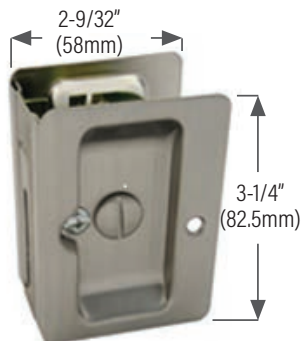

Hardware & Accessories for Pocket Frames

KT143 Floor bracket for KD pocket door frame split jamb (pocket in a box)

KT144 bracket for KD pocket door frame header (pocket in a box)

Pocket Door Frame Stiffeners

KT81 steel stiffener, 81"
KT84 steel stiffener, 84"
KT96 steel stiffener, 96"

Pocket Door Privacy or Passage Set

Notching Dimensions

KT177CH Privacy, bright chrome
KT177DCH Privacy, dull chrome
KT178CH Passage, bright chrome
KT178DCH Passage, dull chrome

Pocket Door Privacy or Passage Set

For 1-3/8" door thickness

KT175SS Privacy, brushed stainless steel
KT175PSS Privacy, polished stainless steel
KT176SS Passage, brushed stainless steel
KT176PSS Passage, polished stainless steel