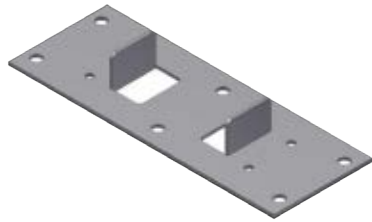

Hardware & Accessories for Pocket Frames

KT143 Floor bracket for KD pocket door frame split jamb (pocket in a box)

KT144 bracket for KD pocket door frame header (pocket in a box)

Pocket Door Frame Stiffeners

KT81 steel stiffener, 81"
KT84 steel stiffener, 84"
KT96 steel stiffener, 96"

Pocket Door Privacy or Passage Set

Notching Dimensions

KT177CH Privacy, bright chrome
KT177DCH Privacy, dull chrome
KT178CH Passage, bright chrome
KT178DCH Passage, dull chrome

Pocket Door Privacy or Passage Set

For 1-3/8" door thickness

KT175SS Privacy, brushed stainless steel
KT175PSS Privacy, polished stainless steel
KT176SS Passage, brushed stainless steel
KT176PSS Passage, polished stainless steel