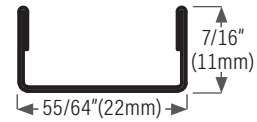

Hardware & Accessories for Pocket Frames

KT143 Floor bracket for KD pocket door frame split jamb (pocket in a box)

KT144 bracket for KD pocket door frame header (pocket in a box)

Pocket Door Frame Stiffeners

KT81 steel stiffener, 81"
KT84 steel stiffener, 84"
KT96 steel stiffener, 96"

Pocket Door Privacy or Passage Set

Notching Dimensions

KT177CH Privacy, bright chrome
KT177DCH Privacy, dull chrome
KT178CH Passage, bright chrome
KT178DCH Passage, dull chrome

Pocket Door Privacy or Passage Set

For 1-3/8" door thickness

KT175SS Privacy, brushed stainless steel
KT175PSS Privacy, polished stainless steel
KT176SS Passage, brushed stainless steel
KT176PSS Passage, polished stainless steel