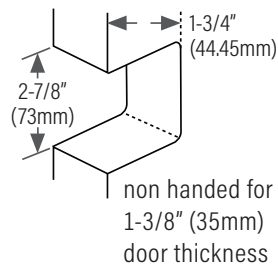

Hardware & Accessories for Pocket Frames

KT143 Floor bracket for KD pocket door frame split jamb (pocket in a box)

KT144 bracket for KD pocket door frame header (pocket in a box)

Pocket Door Frame Stiffeners

KT81 steel stiffener, 81"
KT84 steel stiffener, 84"
KT96 steel stiffener, 96"

Pocket Door Privacy or Passage Set

Notching Dimensions

KT177CH Privacy, bright chrome
KT177DCH Privacy, dull chrome
KT178CH Passage, bright chrome
KT178DCH Passage, dull chrome

Pocket Door Privacy or Passage Set

For 1-3/8" door thickness

KT175SS Privacy, brushed stainless steel
KT175PSS Privacy, polished stainless steel
KT176SS Passage, brushed stainless steel
KT176PSS Passage, polished stainless steel