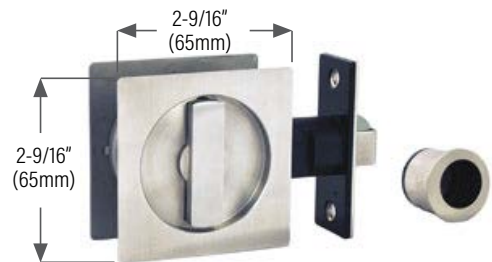

Hardware & Accessories for Pocket Frames

KT143 Floor bracket for KD pocket door frame split jamb (pocket in a box)

KT144 bracket for KD pocket door frame header (pocket in a box)

Pocket Door Frame Stiffeners

KT81 steel stiffener, 81"
KT84 steel stiffener, 84"
KT96 steel stiffener, 96"

Pocket Door Privacy or Passage Set

Notching Dimensions

KT177CH Privacy, bright chrome
KT177DCH Privacy, dull chrome
KT178CH Passage, bright chrome
KT178DCH Passage, dull chrome

Pocket Door Privacy or Passage Set

For 1-3/8" door thickness

KT175SS Privacy, brushed stainless steel
KT175PSS Privacy, polished stainless steel
KT176SS Passage, brushed stainless steel
KT176PSS Passage, polished stainless steel