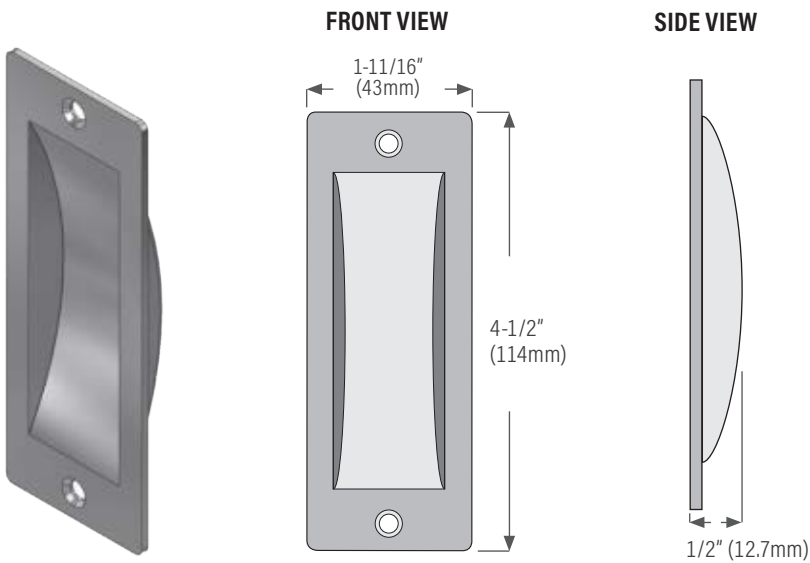

Hardware & Accessories

Pulls, & knobs

KT189 Bifold door knob (white plastic)

KT168 Flush pull, chrome 2-1/8" (54mm) hole diameter x 7/16" (12mm) depth

KT166 Flush pull, chrome, 3/4" (20mm) hole diameter x 5/16" (8mm) depth

KT174BRZ Flush pull, bronze
KT174CH polished chrome
KT174DCH dull chrome

KT179CH Keyed lock for pocket door or bypass door, 1-3/8" or 1-3/4" door thickness

KT155 Wrench for KT35, KT38, KT40, KT43, KT50, KT52, KT53 & KT58