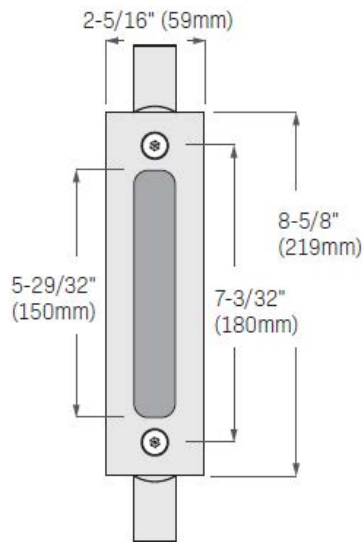

## Flush Pull for Sliding Doors

### **KT302SSHR (CLEAR PACKAGING)**

Flush pull only, brushed ss, fits 1-3/8" (35mm) or 1-3/4" (44.45mm) door thickness.