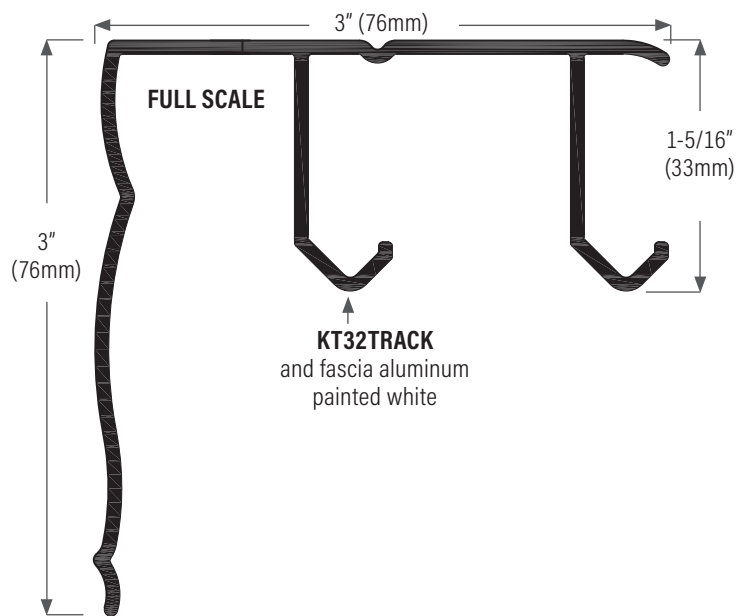

KT32 Residential Series: Bi-Pass Door Track & Hardware

MAX DOOR WEIGHT: 60 lbs (27 kg) = 2 hangers **MIN & MAX DOOR THICKNESS:** 3/4" (19mm) to 1-3/8" (35mm)

VERTICAL ADJUSTMENT: 3/8" (9.5mm)

TRACK: Extruded aluminum

HANGER: Steel carrier plated, one plastic wheel, ball bearing.

HARDWARE KIT: KT32KIT for 2 door application KT32FLATH (2 ea) hangers, KT320FFSETH (2 ea) hangers, KT106 (1 ea) convertible floor guide, KT166 (2 ea) chrome finger pulls, installation sheet plus all screws.

KIT INCLUDES:

nylon wheel,
ball bearing

KT32FLATH
Hanger
(2 ea)

KT320FFSETH
Hanger offset
(2 ea)

KT106
convertible floor
guide (1 ea)

KT166
Flush pull (2 ea)