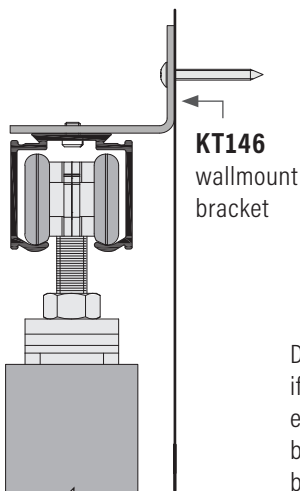

# KT50 Ceiling Mount With KT5FASCIA Options

1 fascia for closet application

2 fascias for room divider

for room divider application track is installed wall to wall, no open end of track showing

## Wallmount Application

KT146  
wallmount  
bracket

Depending on application, if the track is open at either end, then intrack stop must be fastened to either one or both ends of track

KT5FASCIA  
optional