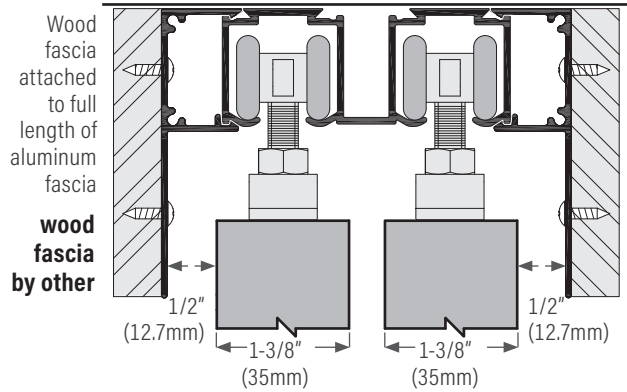

# KT50 Ceiling Mount With KT5FASCIA Options

1 fascia for closet application

2 fascias for room divider

for room divider application track is installed wall to wall, no open end of track showing

## Wallmount Application

KT146  
wallmount  
bracket

Depending on application, if the track is open at either end, then intrack stop must be fastened to either one or both ends of track

KT5FASCIA  
optional