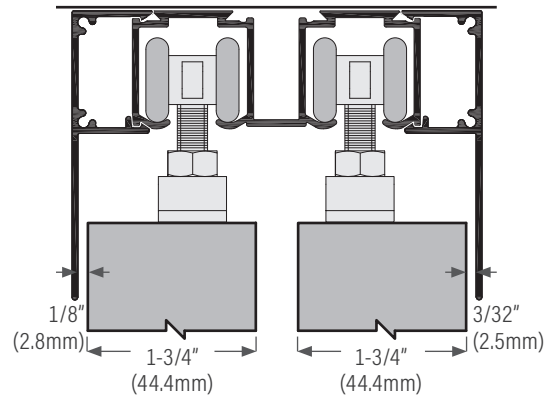

# KT50 Ceiling Mount With KT5FASCIA Options

1 fascia for closet application

2 fascias for room divider

for room divider application track is installed wall to wall, no open end of track showing

## Wallmount Application

KT146  
wallmount  
bracket

Depending on application, if the track is open at either end, then intrack stop must be fastened to either one or both ends of track

KT5FASCIA  
optional