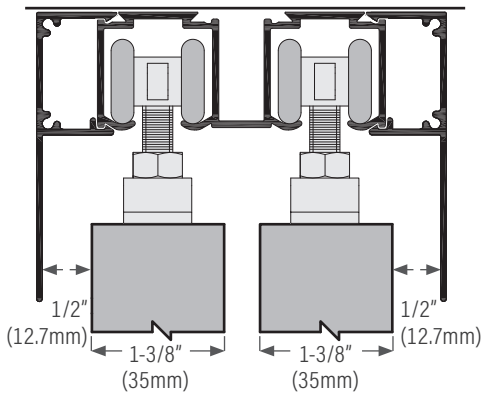

# KT50 Ceiling Mount With KT5FASCIA Options

1 fascia for closet application

2 fascias for room divider

for room divider application track is installed wall to wall, no open end of track showing

## Wallmount Application

KT146  
wallmount  
bracket

Depending on application, if the track is open at either end, then intrack stop must be fastened to either one or both ends of track

KT5FASCIA  
optional