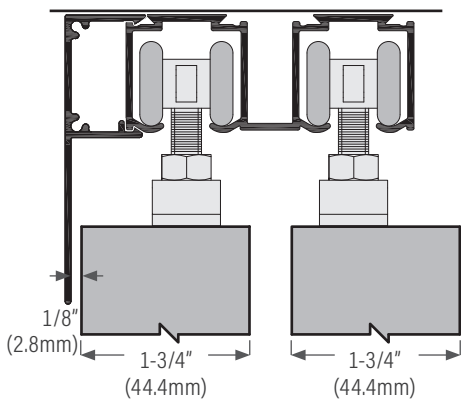

# KT50 Ceiling Mount With KT5FASCIA Options

1 fascia for closet application

2 fascias for room divider

for room divider application track is installed wall to wall, no open end of track showing

## Wallmount Application

KT146  
wallmount  
bracket

Depending on application, if the track is open at either end, then intrack stop must be fastened to either one or both ends of track

KT5FASCIA  
optional