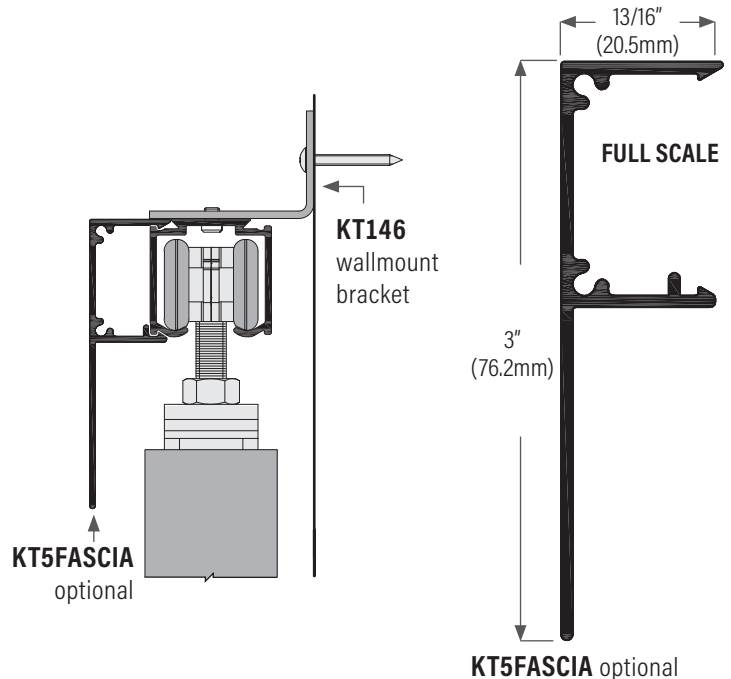

# KT50 Ceiling Mount With KT5FASCIA Options

1 fascia for closet application

2 fascias for room divider

for room divider application track is installed wall to wall, no open end of track showing

## Wallmount Application

KT146  
wallmount  
bracket

Depending on application, if the track is open at either end, then intrack stop must be fastened to either one or both ends of track

KT5FASCIA  
optional

KT5FASCIA optional